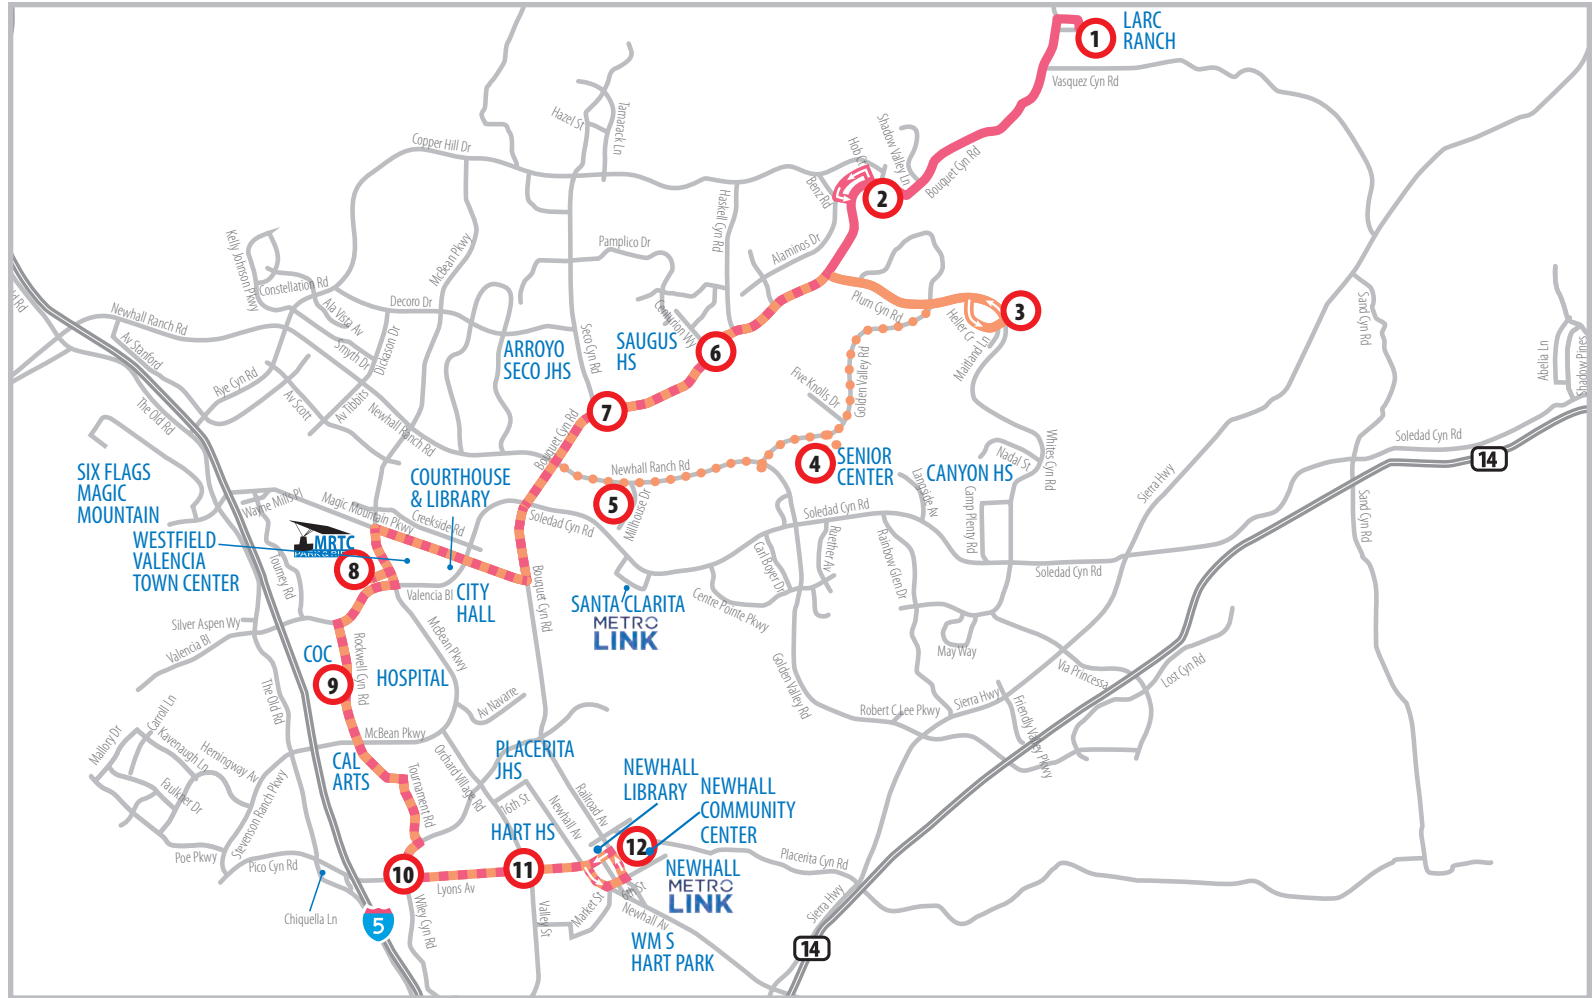

PM = BOLD

Q Continues in service as Route 3 to Six Flags

ROUTE 4 / ROUTE 14

SERVING:

- Newhall Metrolink Station
- College of the Canyons
- McBean Regional Transit Center
- River Oaks Shopping Center
- Westfield Valencia Town Center
- Saugus High School
- LARC Ranch
- Plum Canyon
- Santa Clarita Senior Center
- Newhall Community Center
- Newhall Metrolink Station