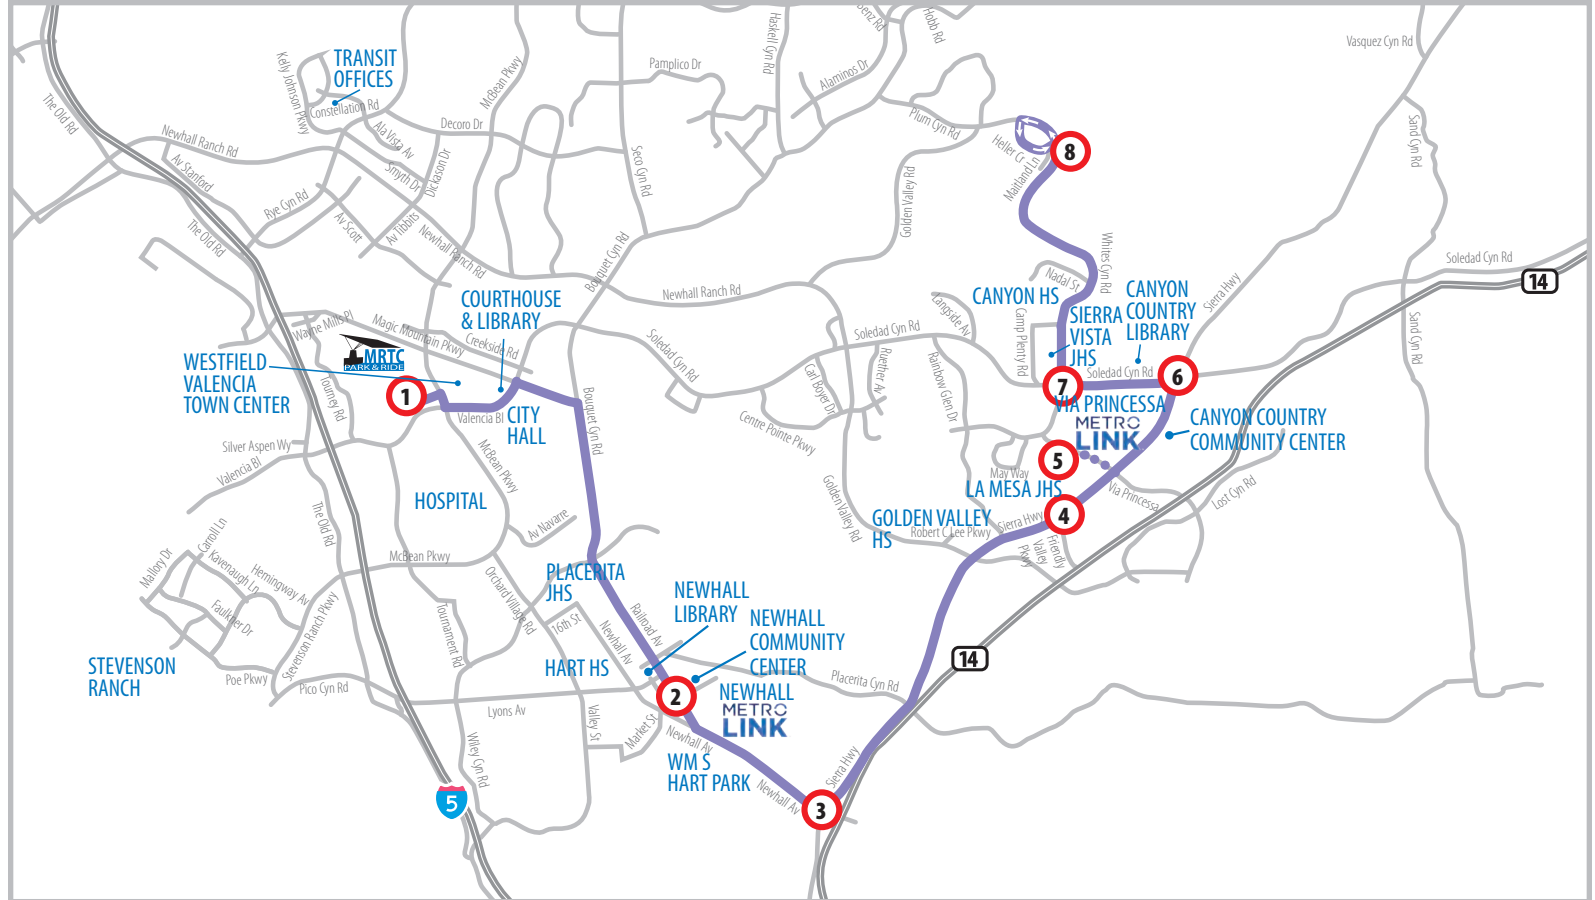

GET THE APP ON

ROUTE 12

SERVING:

- McBean Regional Transit Center
- Westfield Valencia Town Center
- Valencia Library & Courthouse
- Santa Clarita City Hall
- Newhall Library
- Newhall Metrolink Station
- Newhall Community Center
- Wm S Hart Park
- Via Princessa Metrolink
- Canyon High School
- Canyon Country Community Center
- Canyon Country Library