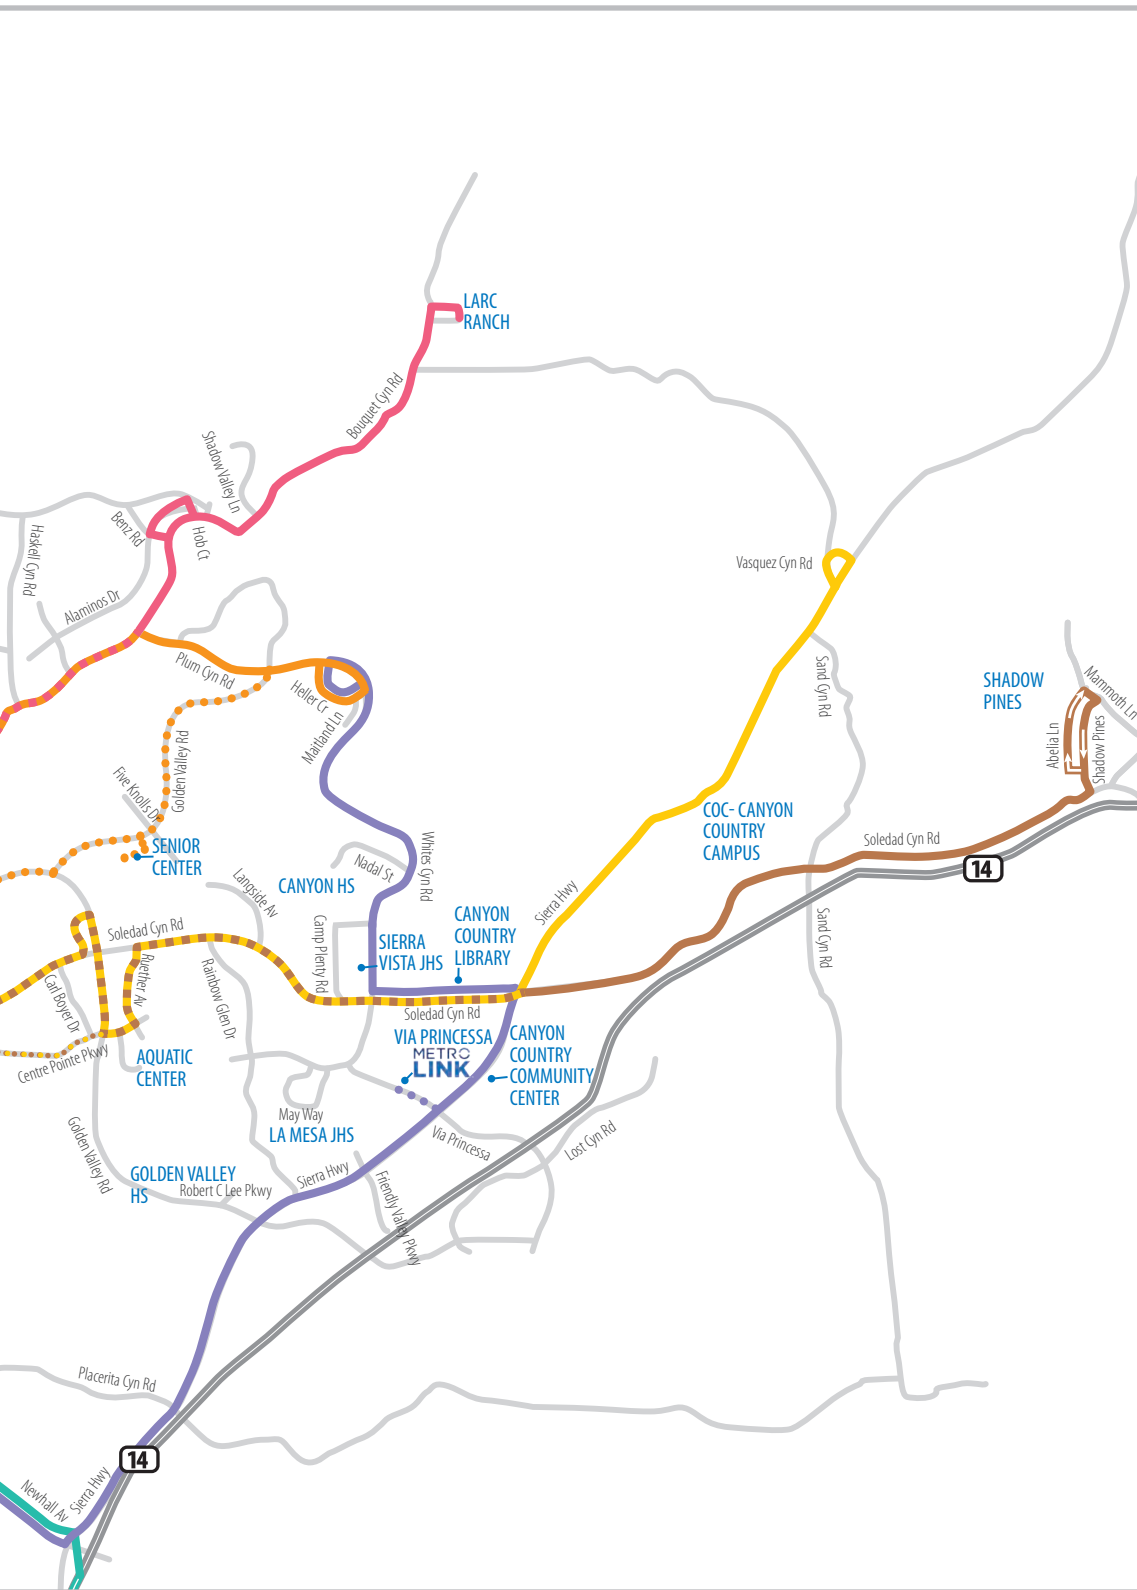

City of **SANTA CLARITA**  **TRANSIT**

 **McBean Regional Transit Center**

INFORMATION		PAGE 4
To Castaic	ROUTE 1	PAGE 6
ROUTE 1 & 2		PAGE 6
To Val Verde	ROUTE 2	PAGE 6
To Whites Canyon	ROUTE 12	PAGE 10
Selected trips		
To Six Flags Magic Mountain/Seco Canyon	ROUTE 3	PAGE 13
ROUTE 3 & 7		
To Six Flags Magic Mountain/Seco Canyon	ROUTE 7	PAGE 13
To Bouquet Canyon	ROUTE 4	PAGE 16
ROUTE 4 & 14		
To Plum Canyon	ROUTE 14	PAGE 16
Selected trips		
To Vasquez Canyon	ROUTE 5	PAGE 21
ROUTE 5 & 6		
To Shadow Pines	ROUTE 6	PAGE 21
STATION LINKS		
To Six Flags Magic Mountain	ROUTE 501	PAGE 26
ROUTE 501 & 502		
STATION LINKS		
To Valencia Commerce Center	ROUTE 502	PAGE 26
To North Hollywood Station	ROUTE 757	PAGE 28