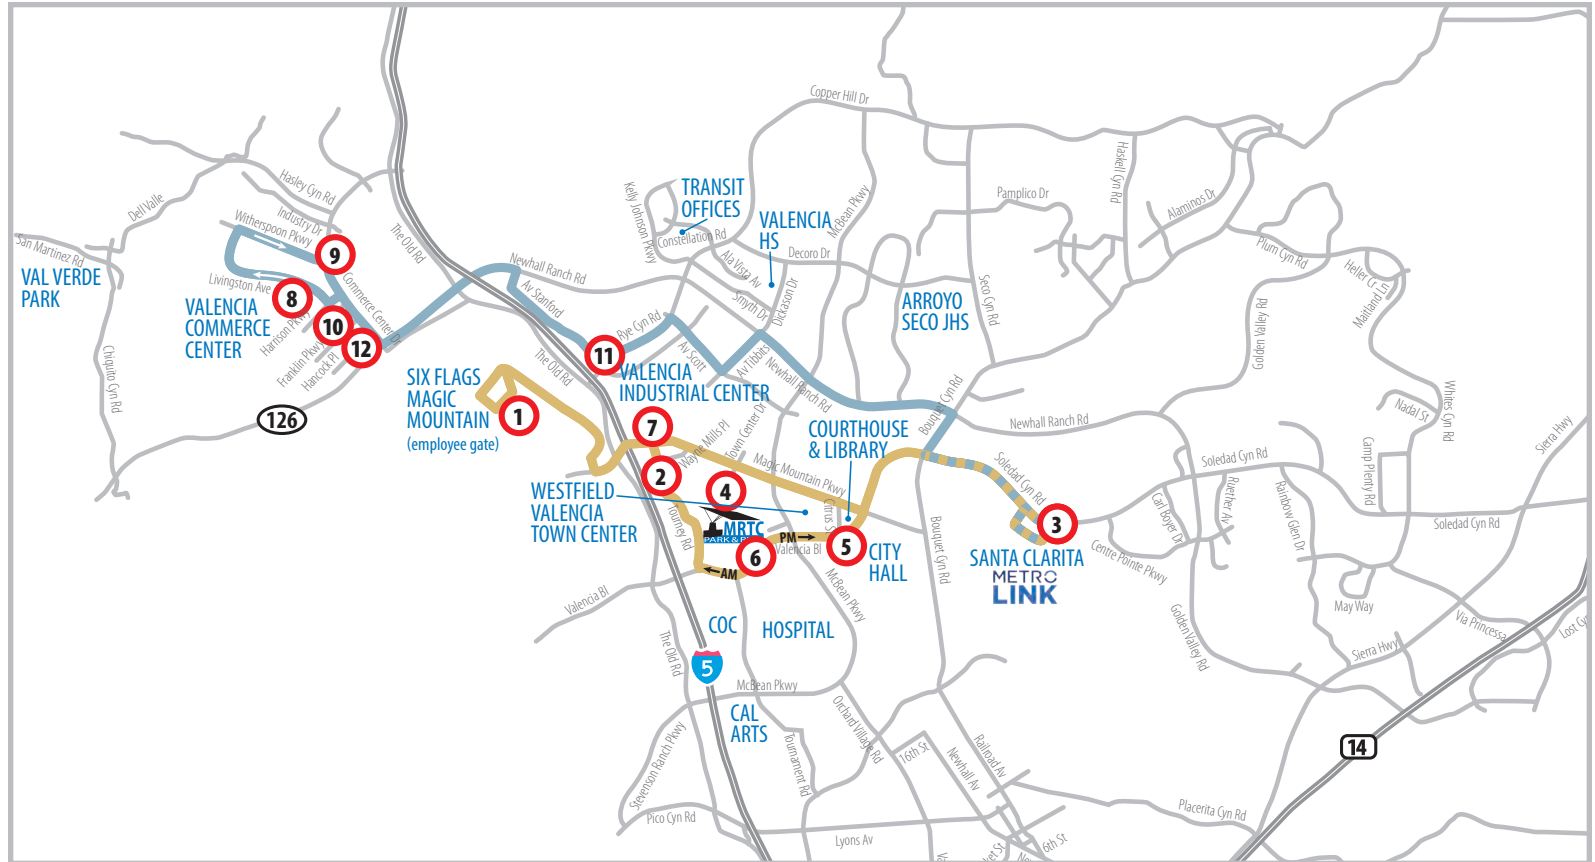

- Santa Clarita Metrolink Station
- Santa Clarita City Hall
- Westfield Valencia Town Center
- McBean Regional Transit Center
- College of the Canyons
- Valencia Industrial Center
- Six Flags Magic Mountain
- Valencia Commerce Center