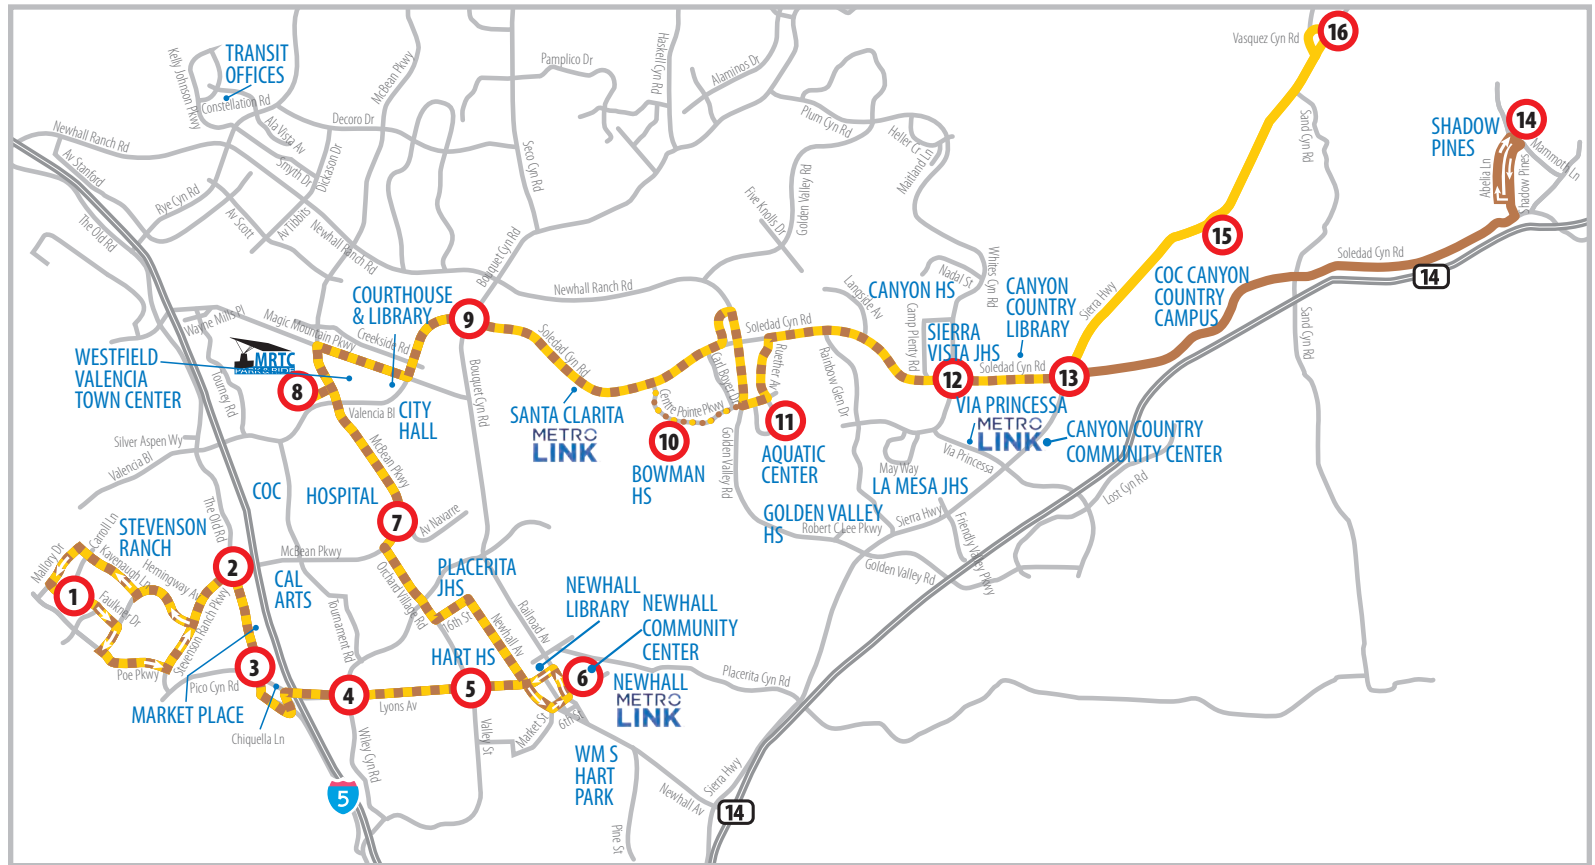

PM = BOLD

Plan.
Pay.
Ride.

City of
**SANTA CLARITA
TRANSIT**

Download **Moovit**
and easily plan and
pay for your trip
in one app

FREE APP

ROUTE 5 / ROUTE 6

SERVING:

- Stevenson Ranch
- Valencia Market Place
- William S. Hart High School
- Newhall Community Center
- Newhall Metrolink Station
- Henry Mayo Newhall Memorial Hospital
- McBean Regional Transit Center
- Westfield Valencia Town Center
- Bowman High School
- Santa Clarita Aquatic Center
- Canyon Country Community Center
- COC Canyon Country Campus
- Shadow Pines