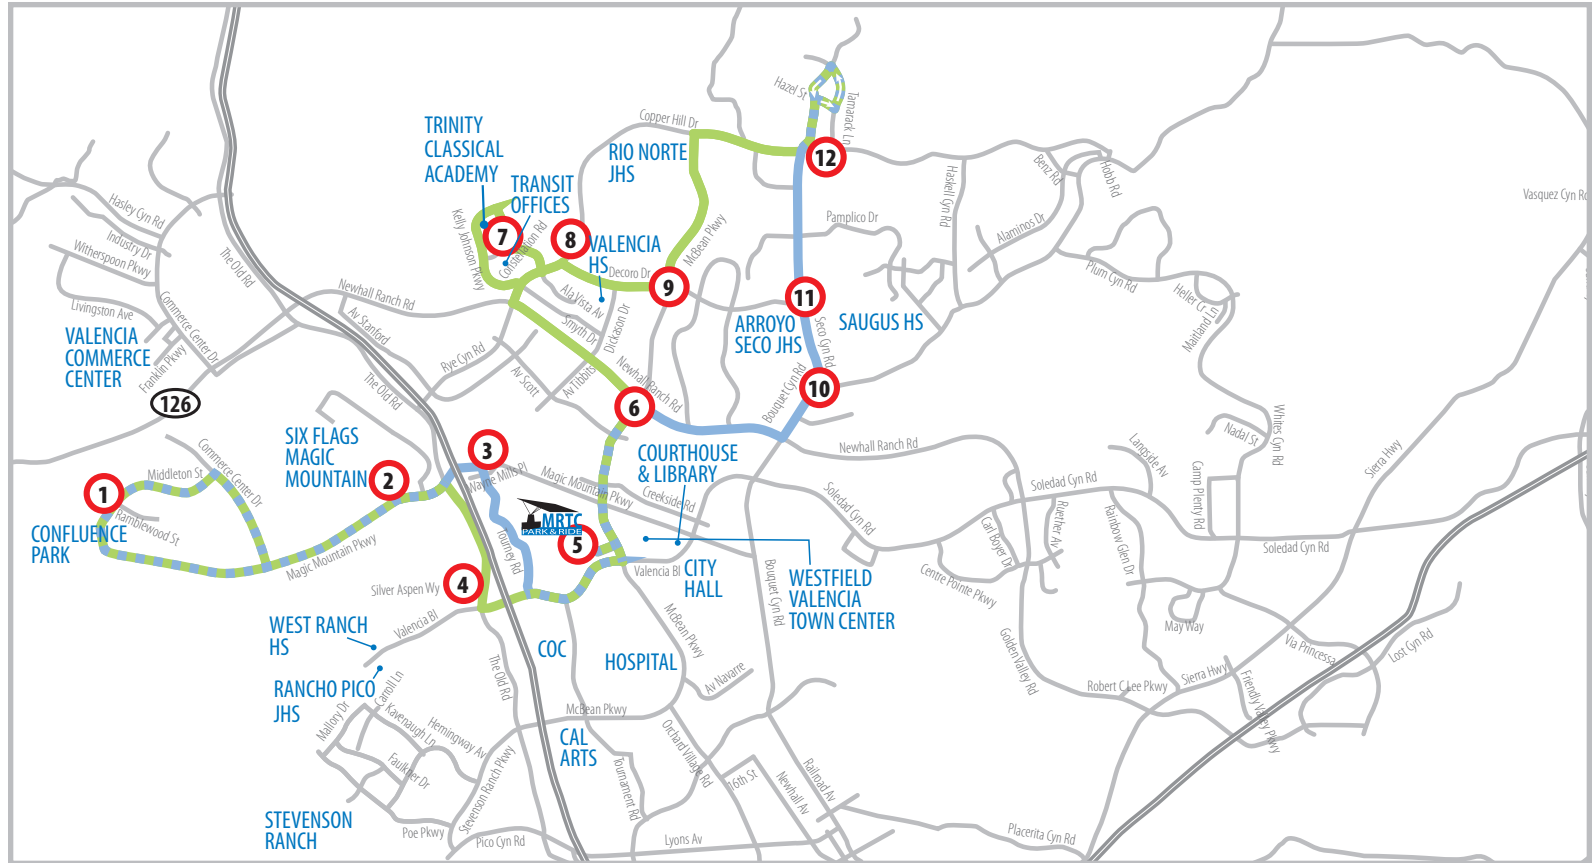

It's never been easier to get around town!

READY, SET, GO!
SANTA CLARITA

 @SCTBUS

VISIT GO-SANTA CLARITA.COM FOR OPERATING HOURS AND SERVICE AREA.

GET THE APP ON

ROUTE 3 / ROUTE 7

SERVING:

- Confluence Park
- Six Flags Magic Mountain
- The Old Road / Westridge Center
- McBean Regional Transit Center
- Westfield Valencia Town Center
- College of the Canyons
- Kaiser Permanente
- Trinity Classical Academy
- Santa Clarita Transit Offices
- Valencia High School
- Santa Clarita Park
- Arroyo Seco Jr High School

 McBean Regional Transit Center
  Key Bus Stop
  Routes 3 & 7
  Route 3
  Route 7

Please note: There are more bus stops than appear on map and schedule. Buses stop at all stops located along the route if customer is waiting to board or needs to depart.