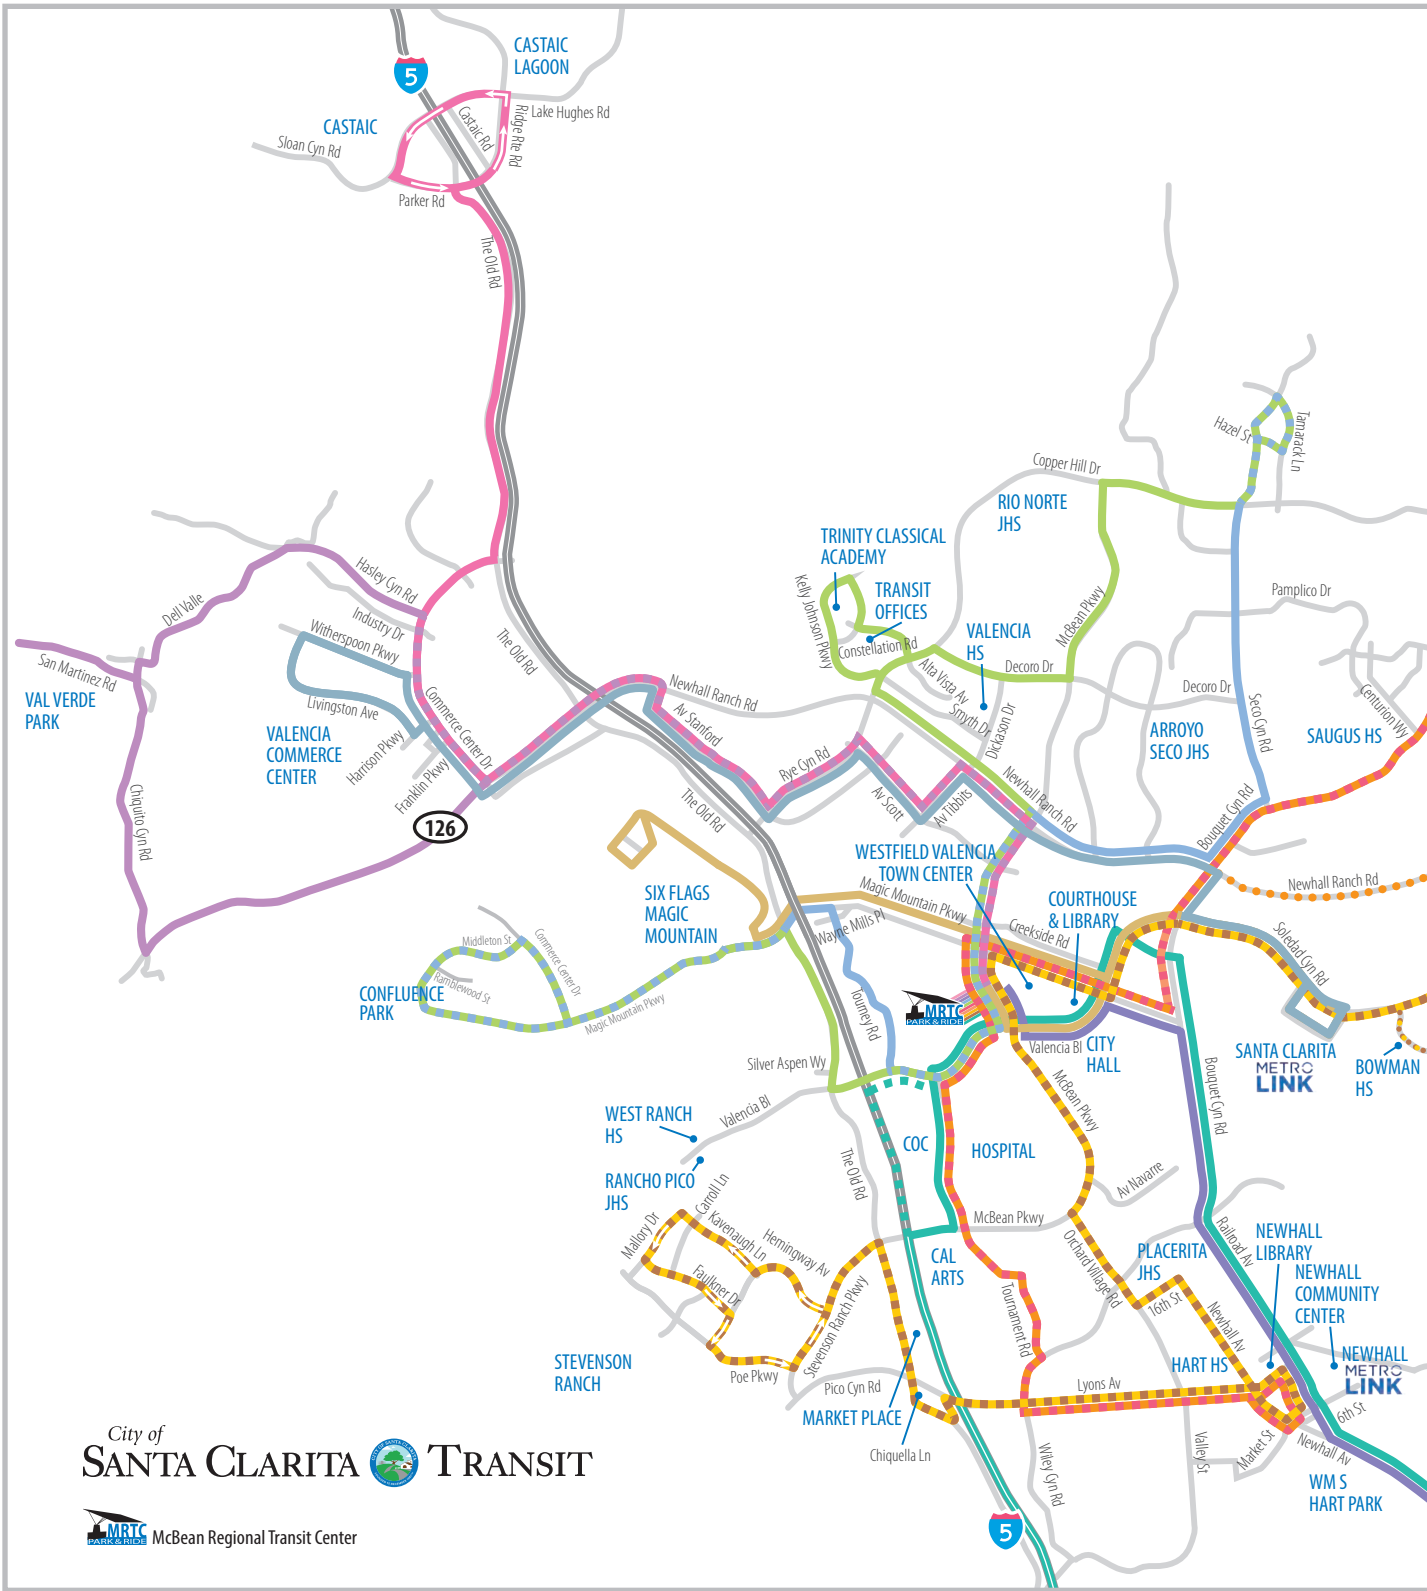

City of **SANTA CLARITA**  **TRANSIT**

 **McBean Regional Transit Center**

INFORMATION		PAGE 4
To Castaic	ROUTE 1	PAGE 6
ROUTE 1 & 2		PAGE 6
To Val Verde	ROUTE 2	PAGE 6
To Whites Canyon	ROUTE 12	PAGE 10
Selected trips		
To Six Flags Magic Mountain/Seco Canyon	ROUTE 3	PAGE 13
ROUTE 3 & 7		
To Six Flags Magic Mountain/Seco Canyon	ROUTE 7	PAGE 13
To Bouquet Canyon	ROUTE 4	PAGE 16
ROUTE 4 & 14		
To Plum Canyon	ROUTE 14	PAGE 16
Selected trips		
To Vasquez Canyon	ROUTE 5	PAGE 21
ROUTE 5 & 6		
To Shadow Pines	ROUTE 6	PAGE 21
STATION LINKS		
To Six Flags Magic Mountain	ROUTE 501	PAGE 26
ROUTE 501 & 502		
STATION LINKS		
To Valencia Commerce Center	ROUTE 502	PAGE 26
To North Hollywood Station	ROUTE 757	PAGE 28