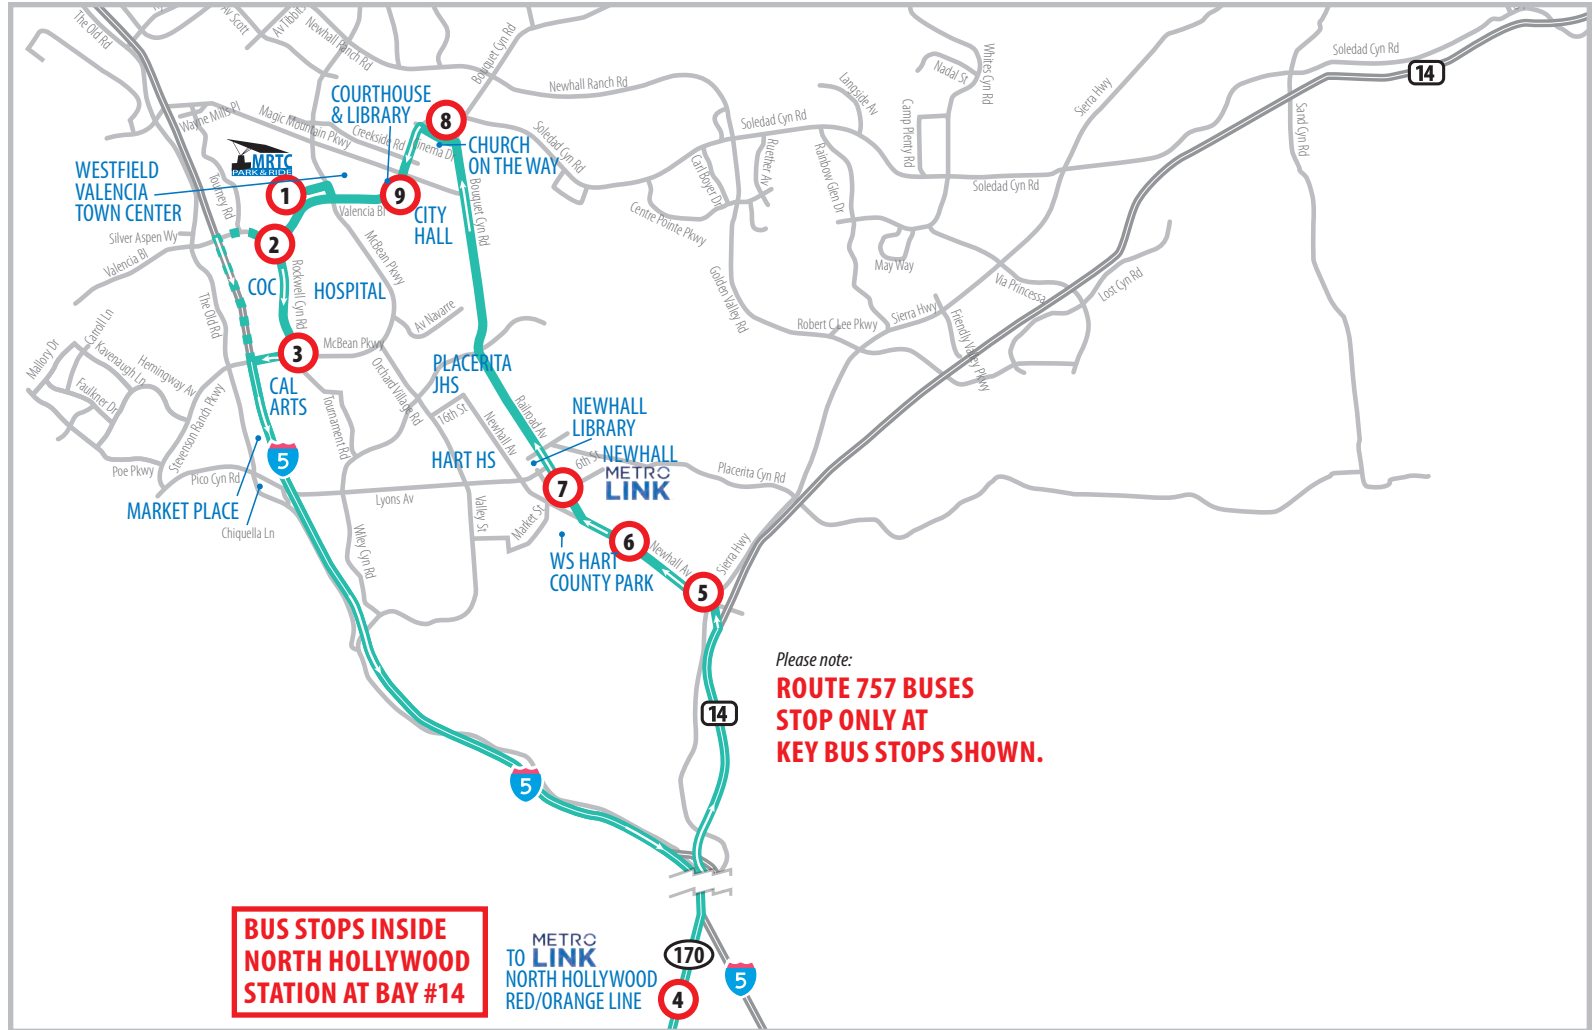

PM = BOLD

ROUTE 757 NoHo Express

SERVING:

- Sierra Highway
- McBean Regional Transit Center
- CalArts
- Newhall Metrolink Station
- College of the Canyons (Valencia Campus)
- North Hollywood Red/Orange Line
- Church on the Way