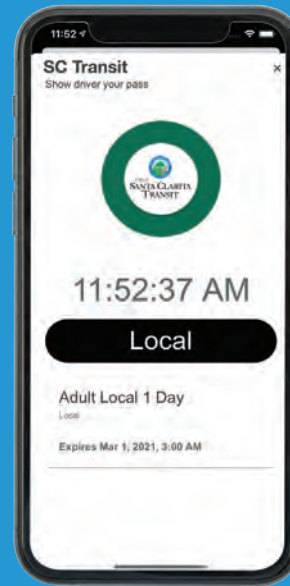

Download Token Transit through the app store!

For more info, visit SantaClaritaTransit.com/fares-passes/
Purchase your fare, Activate your pass and Ride!

1. Purchase

Select any fare type you like, from a single ride to a monthly pass.

2. Activate

When you are ready to ride, tap your pass to activate. Your phone holds all your passes.

3. Ride

As you board the bus, show the driver your digital ticket.

City of
SANTA CLARITA  **TRANSIT**

 **Token Transit**