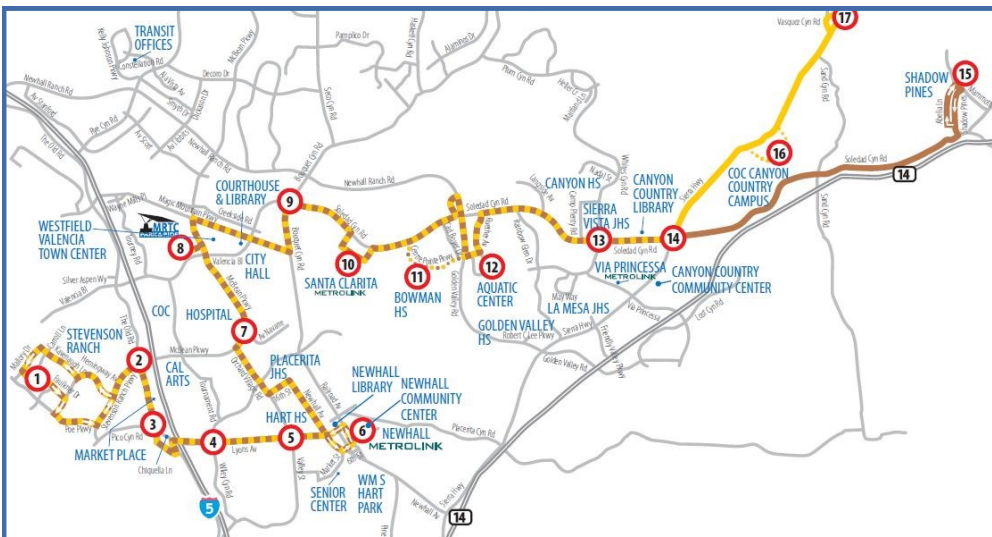

Route 12 to Sierra Highway			
Whites Cyn & Nadel	Whites Cyn & Stillmore	Soledad Cyn & Whites Cyn	Sierra Hwy & Soledad Cyn
<b>3:02pm</b>	<b>3:06pm</b>	<b>3:11pm</b>	<b>3:18pm</b>
<b>3:24pm</b>	<b>3:28pm</b>	<b>3:33pm</b>	<b>3:37pm</b>
<b>3:44pm</b>	<b>3:48pm</b>	<b>3:53pm</b>	<b>3:57pm</b>

Route 12 to Heller Circle	
Whites Cyn & Nadal	Heller Cir & Maitland
<b>2:53pm</b>	<b>2:58pm</b>
<b>3:18pm</b>	<b>3:23pm</b>
<b>3:38pm</b>	<b>3:43pm</b>

Route 5/6 To Shadow Pines				
Route	Soledad Cyn & Whites Cyn	Soledad Cyn & Sierra Hwy	Mammoth Ln & Soledad	Shadow Pines & Grandifloras
<b>6</b>	<b>3:14pm</b>	<b>3:19pm</b>	<b>3:30pm</b>	<b>3:33pm</b>
<b>6</b>	<b>3:48pm</b>	<b>3:53pm</b>	<b>4:04pm</b>	<b>4:07pm</b>
<b>5</b>	<b>3:59pm</b>	<b>4:03pm</b>		

# SUPPLEMENTAL SCHOOL DAY SERVICE MAPS

Route 12

Route 5/6

# LOCAL ROUTE MAP

Please see *Local Schedule* for more information