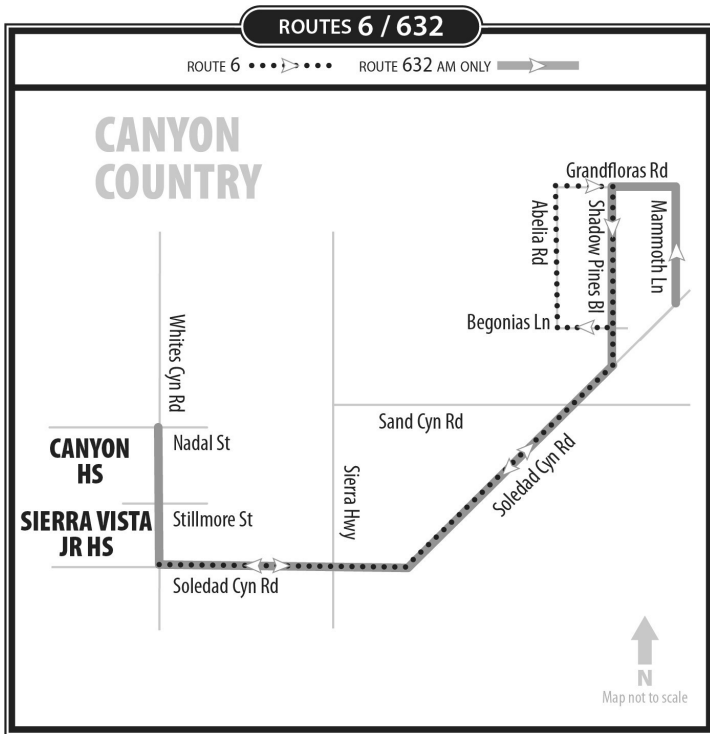

SUPPLEMENTAL SCHOOL DAY SERVICE MAPS