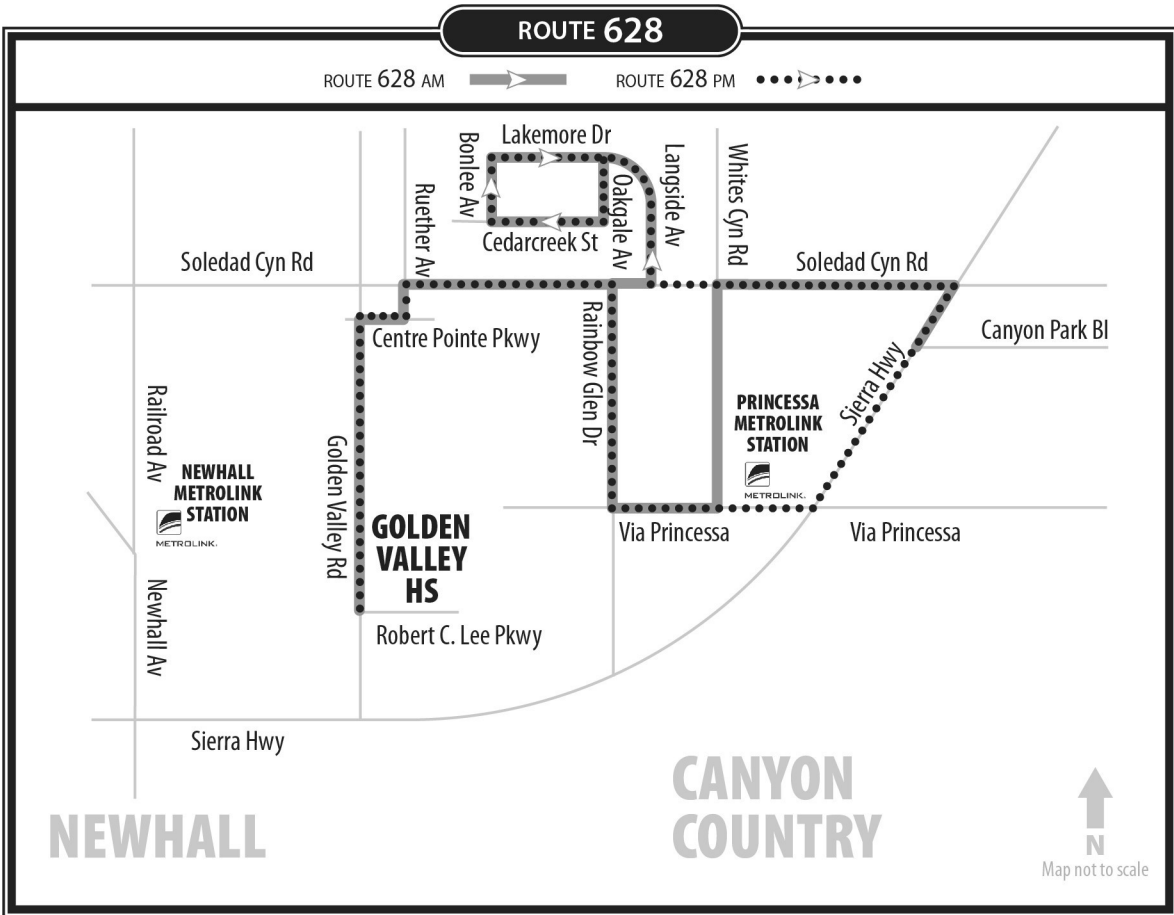

SUPPLEMENTAL SCHOOL DAY SERVICE MAP