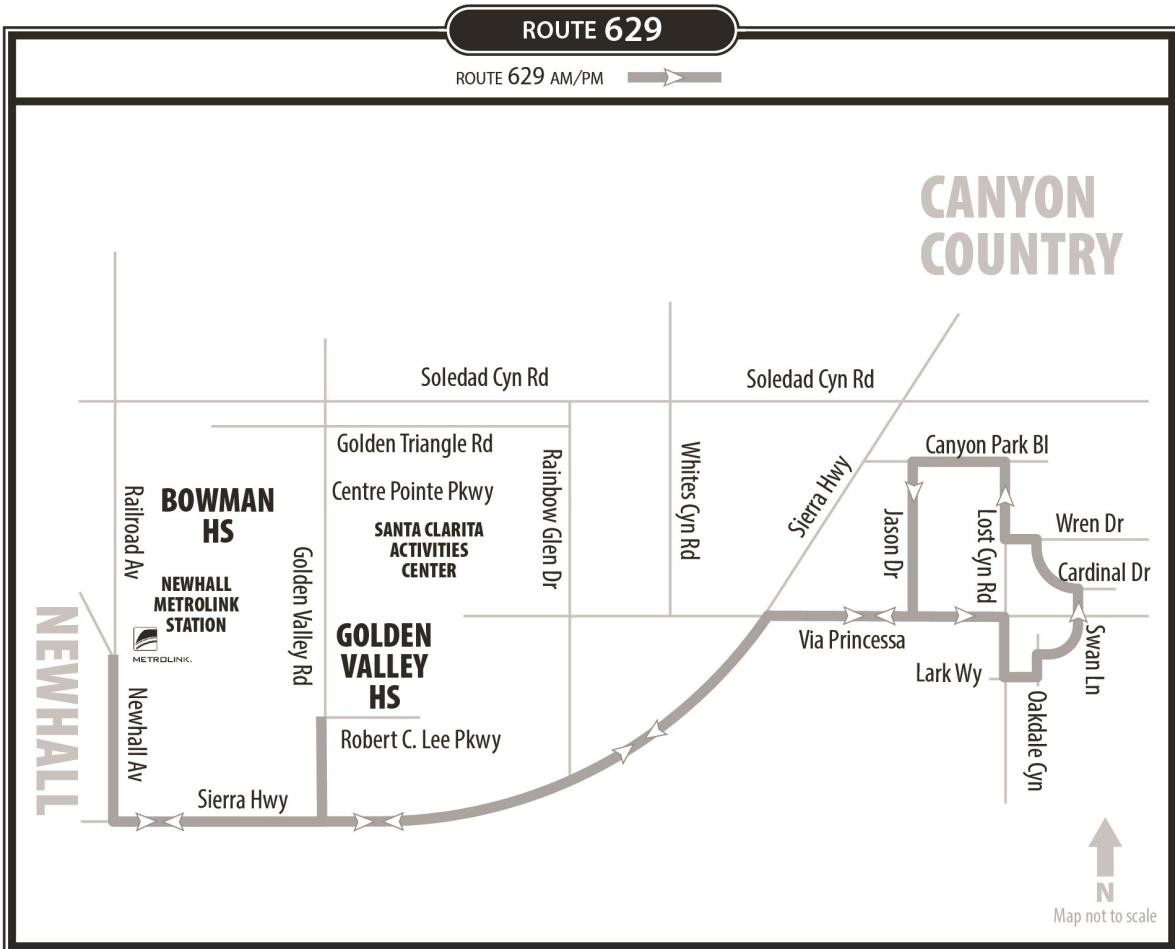

SUPPLEMENTAL SCHOOL DAY SERVICE MAP