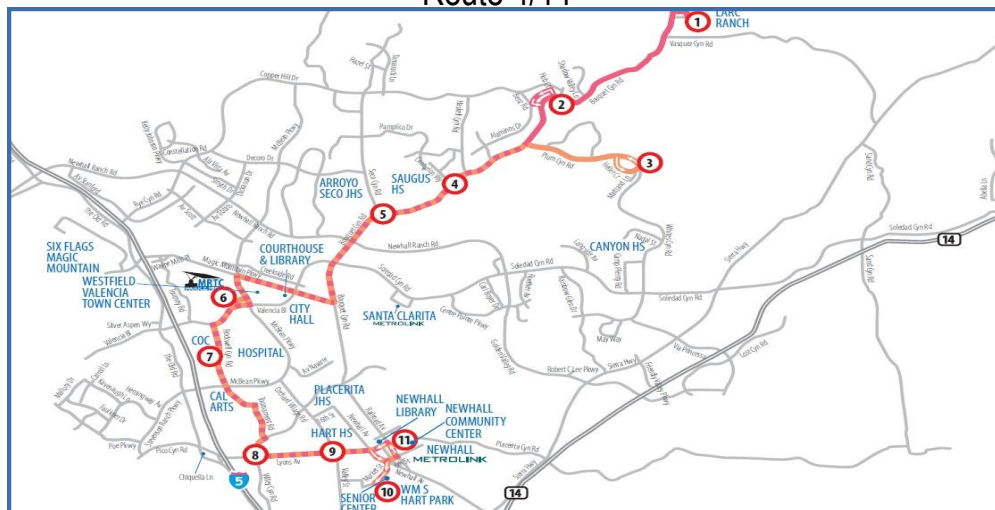

Route 4/14

Route 5/6