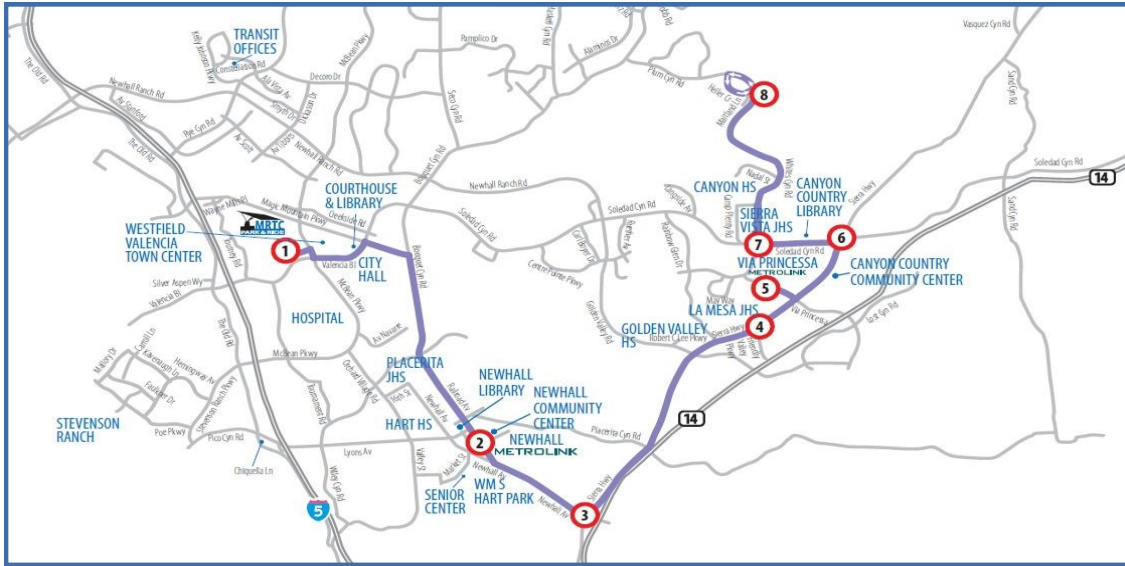

## Route 12 To Sierra Hwy

McBean Transit Center	Railroad Ave & 15th St	Sierra Hwy & Newhall Ave
<b>3:05pm</b>	<b>3:18pm</b>	<b>3:27pm</b>

# SUPPLEMENTAL SCHOOL DAY SERVICE MAPS

Route 4/14

Route 5/6

# Route 12

## LOCAL ROUTE MAP

*Please see Local Schedule for more information*