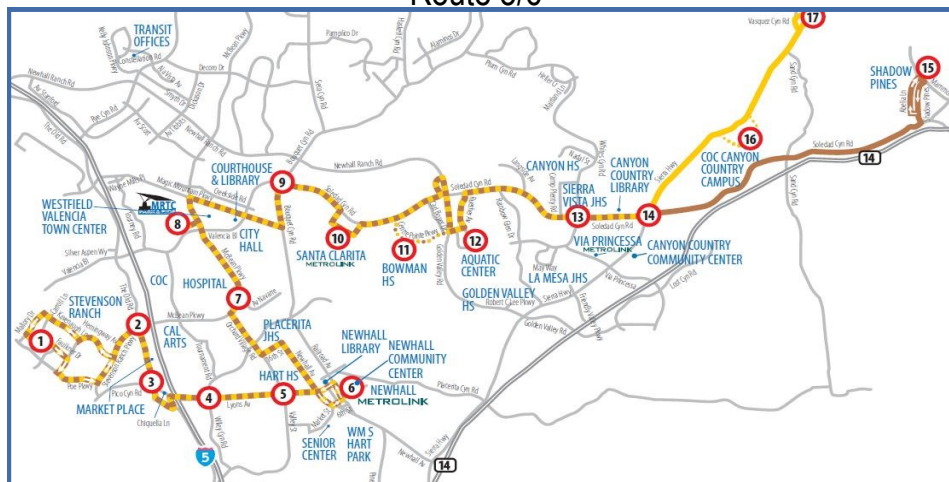

## Route 12 To Sierra Hwy

McBean Transit Center	Railroad Ave & 15th St	Sierra Hwy & Newhall Ave
<b>3:05pm</b>	<b>3:18pm</b>	<b>3:27pm</b>

## Route 12 To McBean

Newhall Metrolink Station	McBean Transit Center
<b>3:07pm</b>	<b>3:23pm</b>
<b>3:40pm</b>	<b>3:56pm</b>

**Please note:** Schedules are subject to change without notice. It is our desire to maintain scheduled time whenever possible. However, safety is our primary consideration. Weather, traffic, road construction, and other factors may affect operating conditions. Therefore, schedules cannot be guaranteed. Santa Clarita Transit assumes no responsibility for lost, stolen or damaged passes. No refunds will be given. Santa Clarita Transit assumes no responsibility for delays, service annulments, etc. caused by weather, road/highway conditions, accidents, acts of God etc.

# Route 12

## LOCAL ROUTE MAP

*Please see Local Schedule for more information*