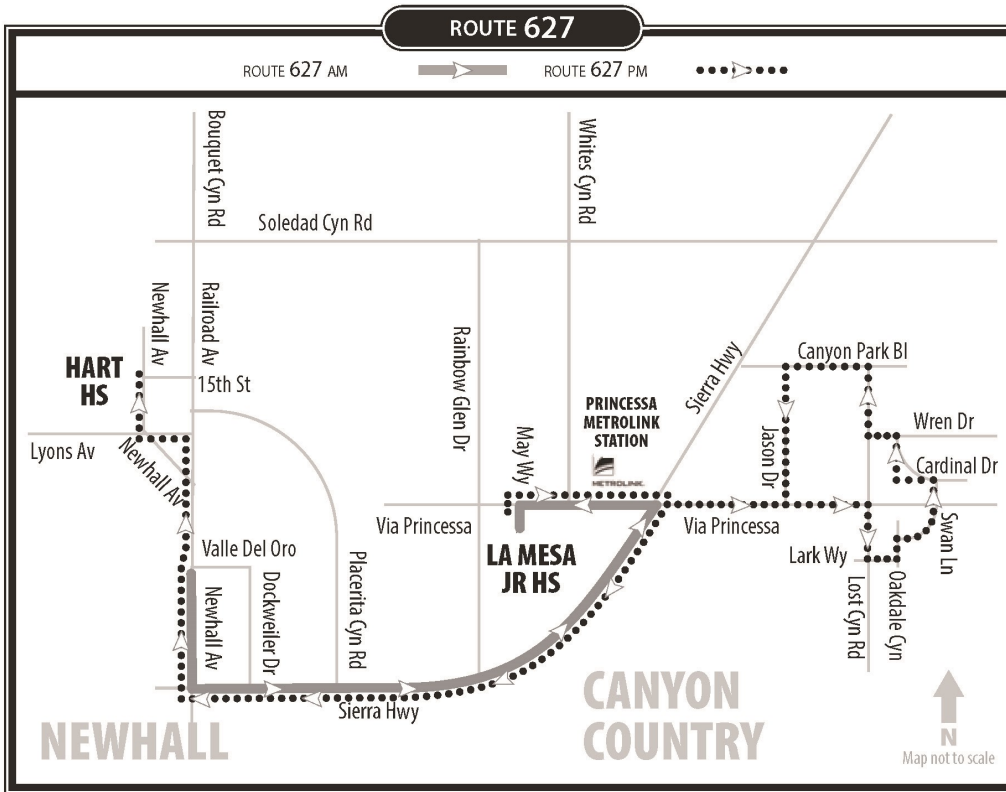

SUPPLEMENTAL SCHOOL DAY SERVICE MAPS

Please note: Schedules are subject to change without notice. It is our desire to maintain scheduled time whenever possible. However, safety is our primary consideration. Weather, traffic, road construction, and other factors may affect operating conditions. Therefore, schedules cannot be guaranteed. Santa Clarita Transit assumes no responsibility for lost, stolen or damaged passes. No refunds will be given. Santa Clarita Transit assumes no responsibility for delays, service annulments, etc. caused by weather, road/highway conditions, accidents, acts of God etc.