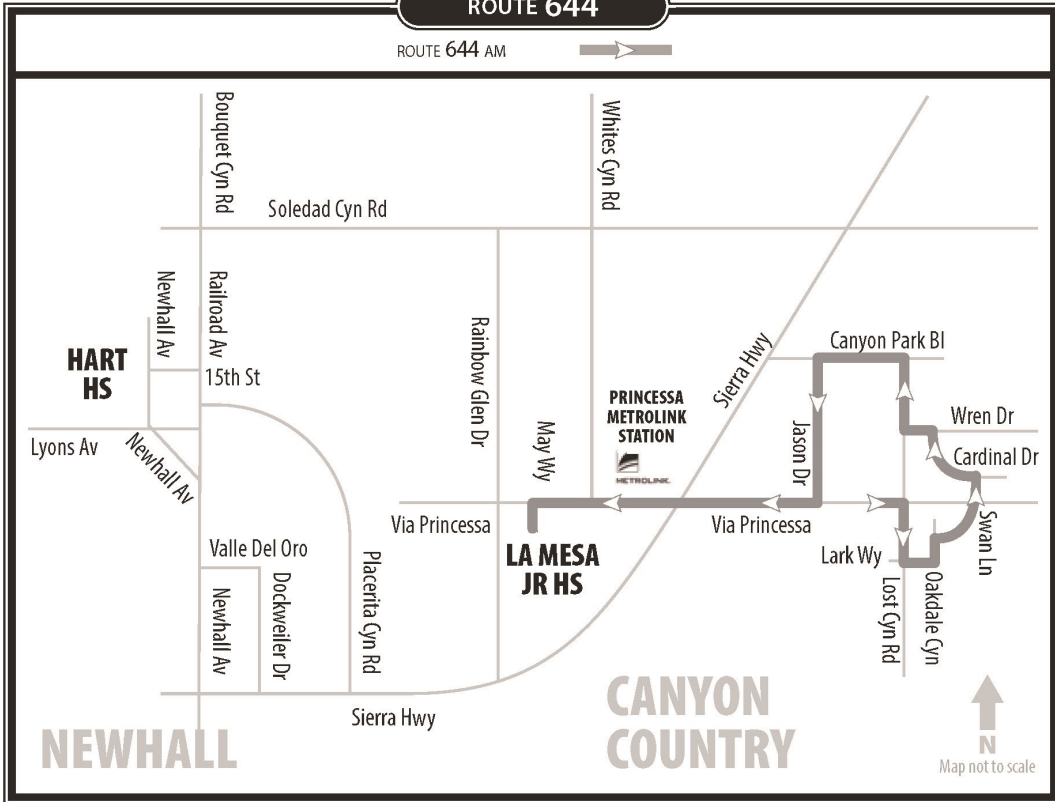

Route 626 Early Out				
La Mesa Jr. High School	Sierra Hwy & Canyon Park	Soledad Cyn & Sierra Hwy	Soledad Cyn & Whites Cyn	Oakgale Ave & Lakemore Dr
<b>2:05pm</b>	<b>2:19pm</b>	<b>2:21pm</b>	<b>2:25pm</b>	<b>2:31pm</b>

Route 627 Early Out - (Two Buses)									
La Mesa Jr. High School	Via Princessa & Costco Plaza	Cardinal & Wren	Canyon Park & Marisa	Jason & Oakmont	Sierra Hwy & Rainbow Glen	Newhall Ave & Sierra Hwy	Newhall Ave & Valle Del Oro	Lyons & Main (Newhall Library)	Newhall & 15th
<b>2:05pm</b>	<b>2:15pm</b>	<b>2:22pm</b>	<b>2:23pm</b>	<b>2:25pm</b>	<b>2:29pm</b>	<b>2:35pm</b>	<b>2:38pm</b>	<b>2:44pm</b>	<b>2:47pm</b>
<b>2:05pm</b>	<b>2:15pm</b>	<b>2:22pm</b>	<b>2:23pm</b>	<b>2:25pm</b>	<b>2:29pm</b>	<b>2:35pm</b>	<b>2:38pm</b>	<b>2:44pm</b>	<b>2:47pm</b>

**ROUTE 644**

ROUTE 644 AM →