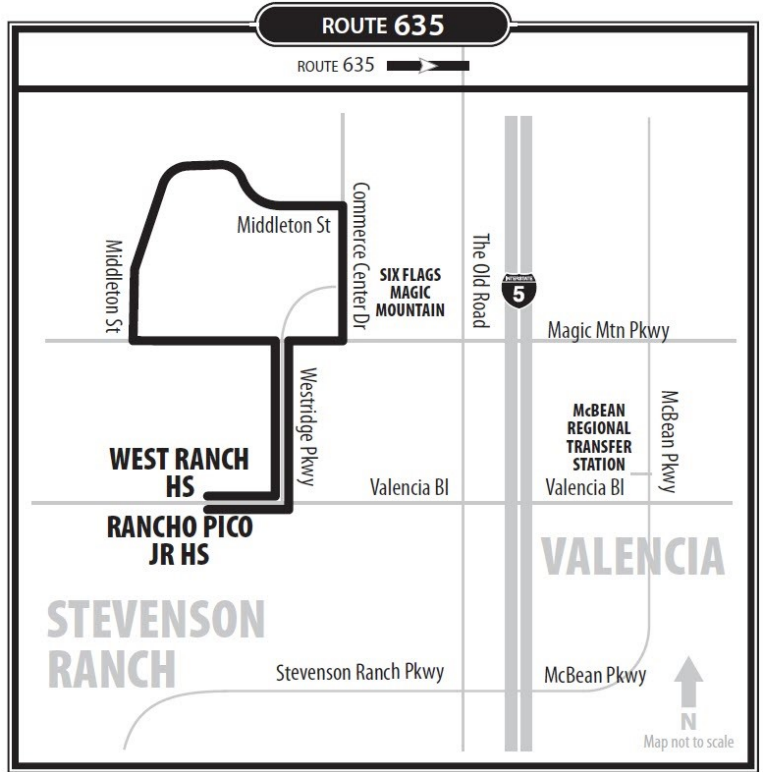

SUPPLEMENTAL SCHOOL DAY SERVICE MAPS

Please note: Schedules are subject to change without notice. It is our desire to maintain scheduled time whenever possible. However, safety is our primary consideration. Weather, traffic, road construction, and other factors may affect operating conditions. Therefore, schedules cannot be guaranteed. Santa Clarita Transit assumes no responsibility for lost, stolen or damaged passes. No refunds will be given. Santa Clarita Transit assumes no responsibility for delays, service annulments, etc. caused by weather, road/highway conditions, accidents, acts of God etc.