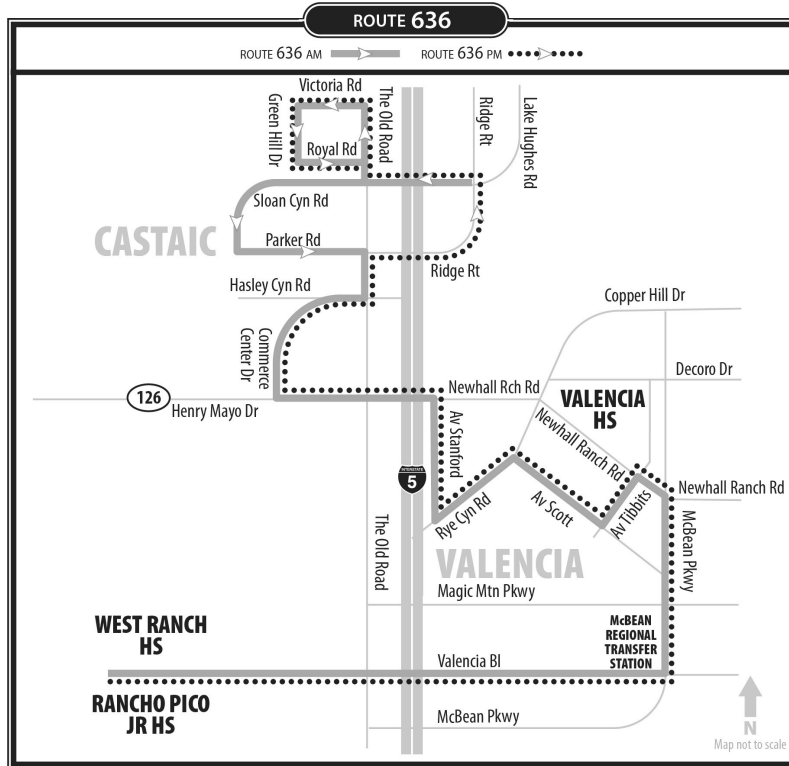

SUPPLEMENTAL SCHOOL DAY SERVICE MAPS

Please note: Schedules are subject to change without notice. It is our desire to maintain scheduled time whenever possible. However, safety is our primary consideration. Weather, traffic, road construction, and other factors may affect operating conditions. Therefore, schedules cannot be guaranteed. Santa Clarita Transit assumes no responsibility for lost, stolen or damaged passes. No refunds will be given. Santa Clarita Transit assumes no responsibility for delays, service annulments, etc. caused by weather, road/highway conditions, accidents, acts of God etc.