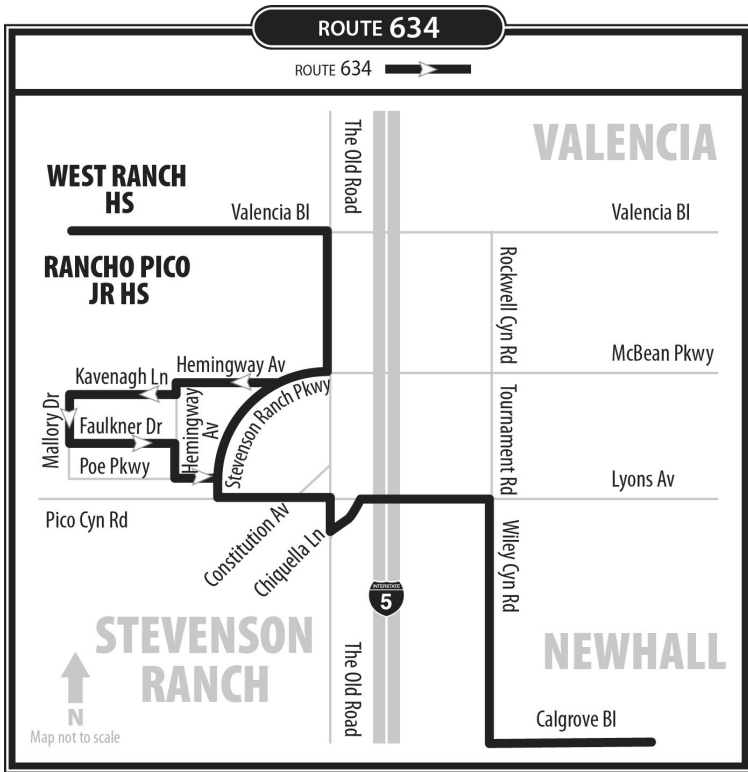

SUPPLEMENTAL SCHOOL DAY SERVICE MAPS

Please note: Schedules are subject to change without notice. It is our desire to maintain scheduled time whenever possible. However, safety is our primary consideration. Weather, traffic, road construction, and other factors may affect operating conditions. Therefore, schedules cannot be guaranteed. Santa Clarita Transit assumes no responsibility for lost, stolen or damaged passes. No refunds will be given. Santa Clarita Transit assumes no responsibility for delays, service annulments, etc. caused by weather, road/highway conditions, accidents, acts of God etc.