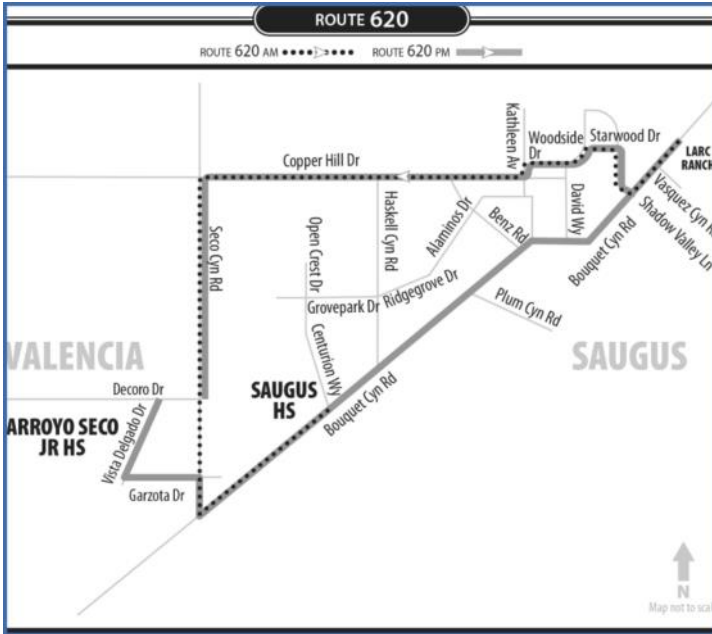

SUPPLEMENTAL SCHOOL DAY SERVICE MAPS

Please note: Schedules are subject to change without notice. It is our desire to maintain scheduled time whenever possible. However, safety is our primary consideration. Weather, traffic, road construction, and other factors may affect operating conditions. Therefore, schedules cannot be guaranteed. Santa Clarita Transit assumes no responsibility for lost, stolen or damaged passes. No refunds will be given. Santa Clarita Transit assumes no responsibility for delays, service annulments, etc. caused by weather, road/highway conditions, accidents, acts of God etc.