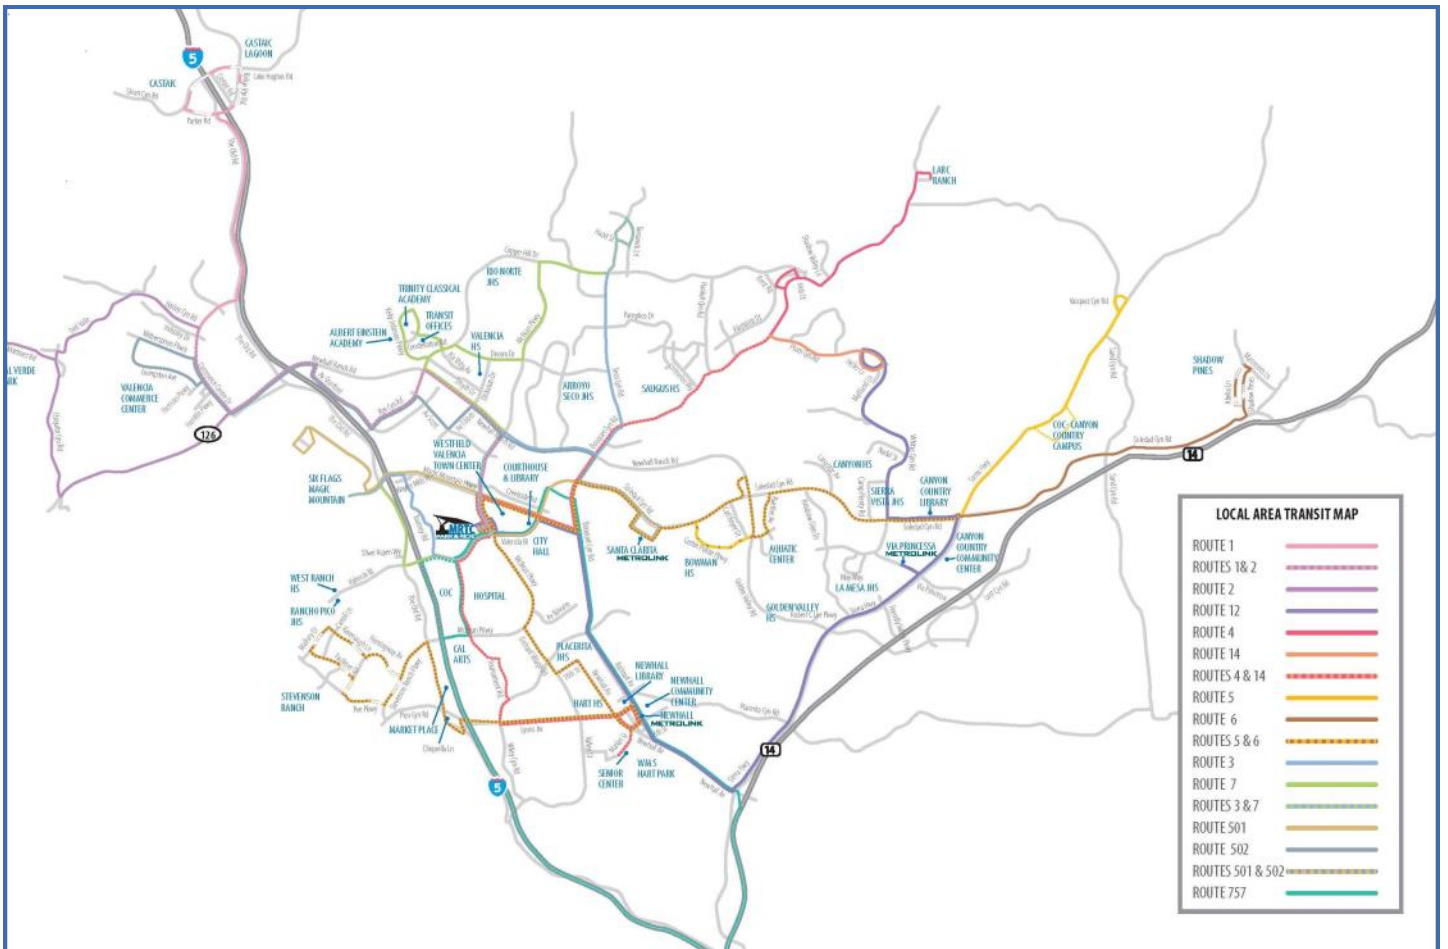

LOCAL ROUTE MAP

Please see Local Schedule for more information

Please note: Schedules are subject to change without notice. It is our desire to maintain scheduled time whenever possible. However, safety is our primary consideration. Weather, traffic, road construction, and other factors may affect operating conditions. Therefore, schedules cannot be guaranteed. Santa Clarita Transit assumes no responsibility for lost, stolen or damaged passes. No refunds will be given. Santa Clarita Transit assumes no responsibility for delays, service annulments, etc. caused by weather, road/highway conditions, accidents, acts of God etc.