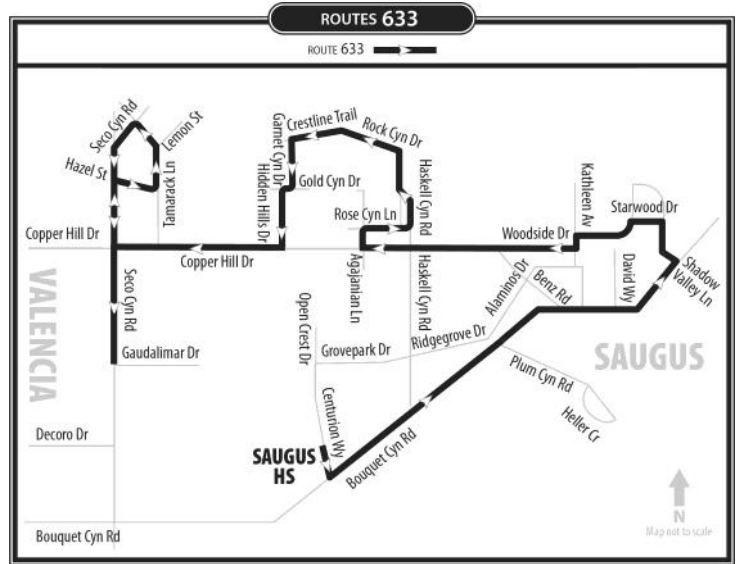

SUPPLEMENTAL SCHOOL DAY SERVICE MAPS

Please note: Schedules are subject to change without notice. It is our desire to maintain scheduled time whenever possible. However, safety is our primary consideration. Weather, traffic, road construction, and other factors may affect operating conditions. Therefore, schedules cannot be guaranteed. Santa Clarita Transit assumes no responsibility for lost, stolen or damaged passes. No refunds will be given. Santa Clarita Transit assumes no responsibility for delays, service annulments, etc. caused by weather, road/highway conditions, accidents, acts of God etc.