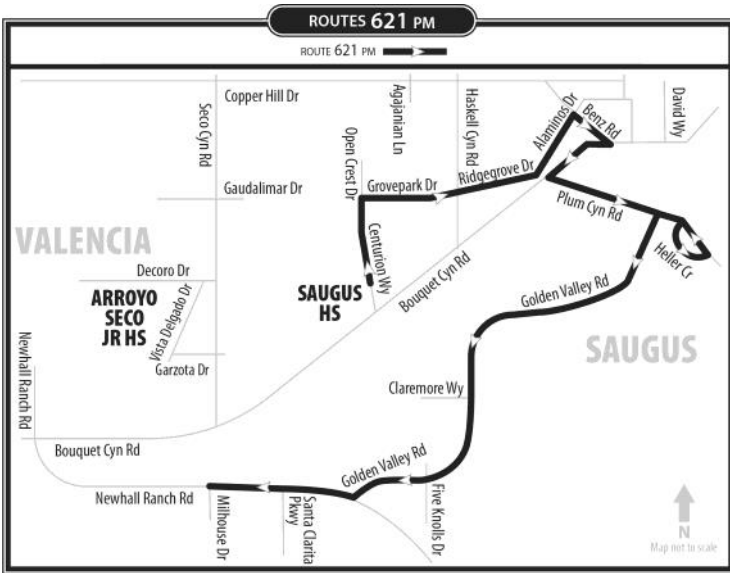

SUPPLEMENTAL SCHOOL DAY SERVICE MAPS

Please note: Schedules are subject to change without notice. It is our desire to maintain scheduled time whenever possible. However, safety is our primary consideration. Weather, traffic, road construction, and other factors may affect operating conditions. Therefore, schedules cannot be guaranteed. Santa Clarita Transit assumes no responsibility for lost, stolen or damaged passes. No refunds will be given. Santa Clarita Transit assumes no responsibility for delays, service annulments, etc. caused by weather, road/highway conditions, accidents, acts of God etc.