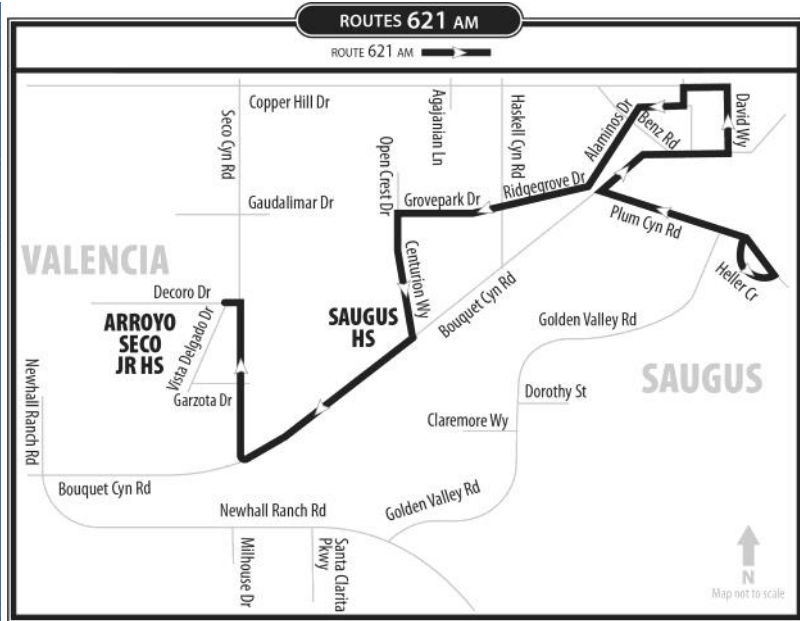

SUPPLEMENTAL SCHOOL DAY SERVICE MAPS

Please note: Schedules are subject to change without notice. It is our desire to maintain scheduled time whenever possible. However, safety is our primary consideration. Weather, traffic, road construction, and other factors may affect operating conditions. Therefore, schedules cannot be guaranteed. Santa Clarita Transit assumes no responsibility for lost, stolen or damaged passes. No refunds will be given. Santa Clarita Transit assumes no responsibility for delays, service annulments, etc. caused by weather, road/highway conditions, accidents, acts of God etc.