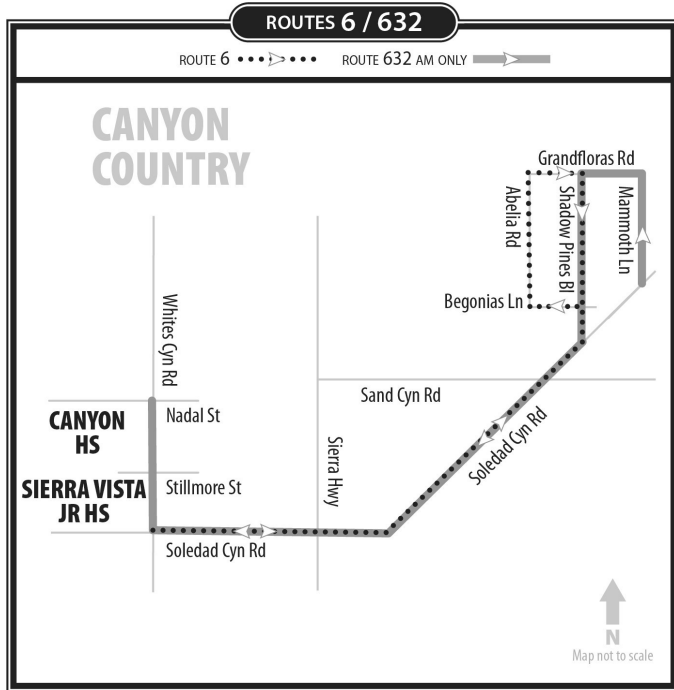

SUPPLEMENTAL SCHOOL DAY SERVICE MAPS