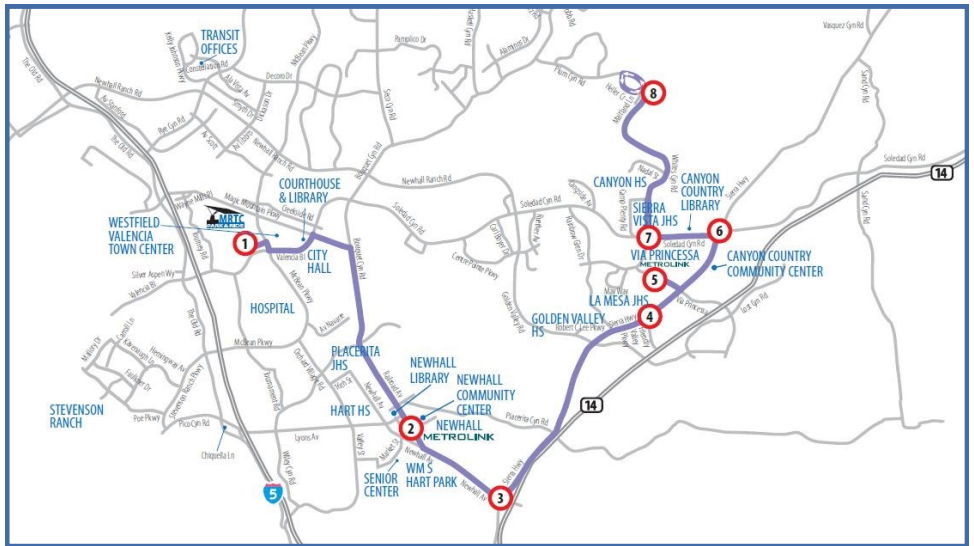

SUPPLEMENTAL SCHOOL DAY SERVICE MAPS

Route 12