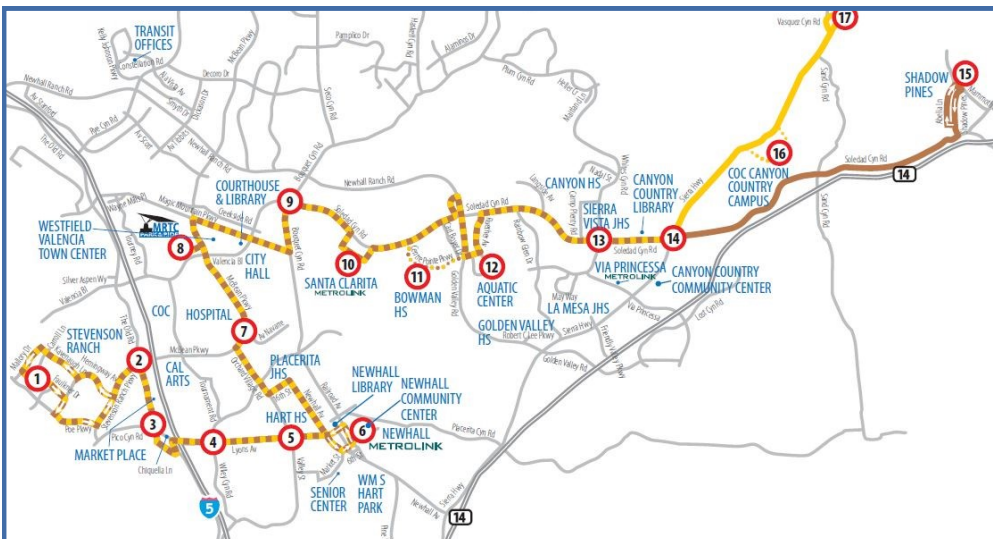

| Route 12 to Sierra Highway | | |
|----------------------------|--------------------------|--------------------------|
| Whites Cyn & Stillmore | Soledad Cyn & Whites Cyn | Sierra Hwy & Soledad Cyn |
| 3:06pm | 3:11pm | 3:18pm |
| 3:28pm | 3:33pm | 3:37pm |
| 3:48pm | 3:53pm | 3:57pm |

| Route 12 to Heller Circle | | |
|---------------------------|--------------------|-----------------------|
| Whites Cyn & Stillmore | Whites Cyn & Nadal | Heller Cir & Maitland |
| 2:48pm | 2:53pm | 2:58pm |
| 3:15pm | 3:18pm | 3:23pm |
| 3:33pm | 3:38pm | 3:43pm |

SUPPLEMENTAL SCHOOL DAY SERVICE MAPS

Route 12

Route 5/6

LOCAL ROUTE MAP

Please see *Local Schedule* for more information