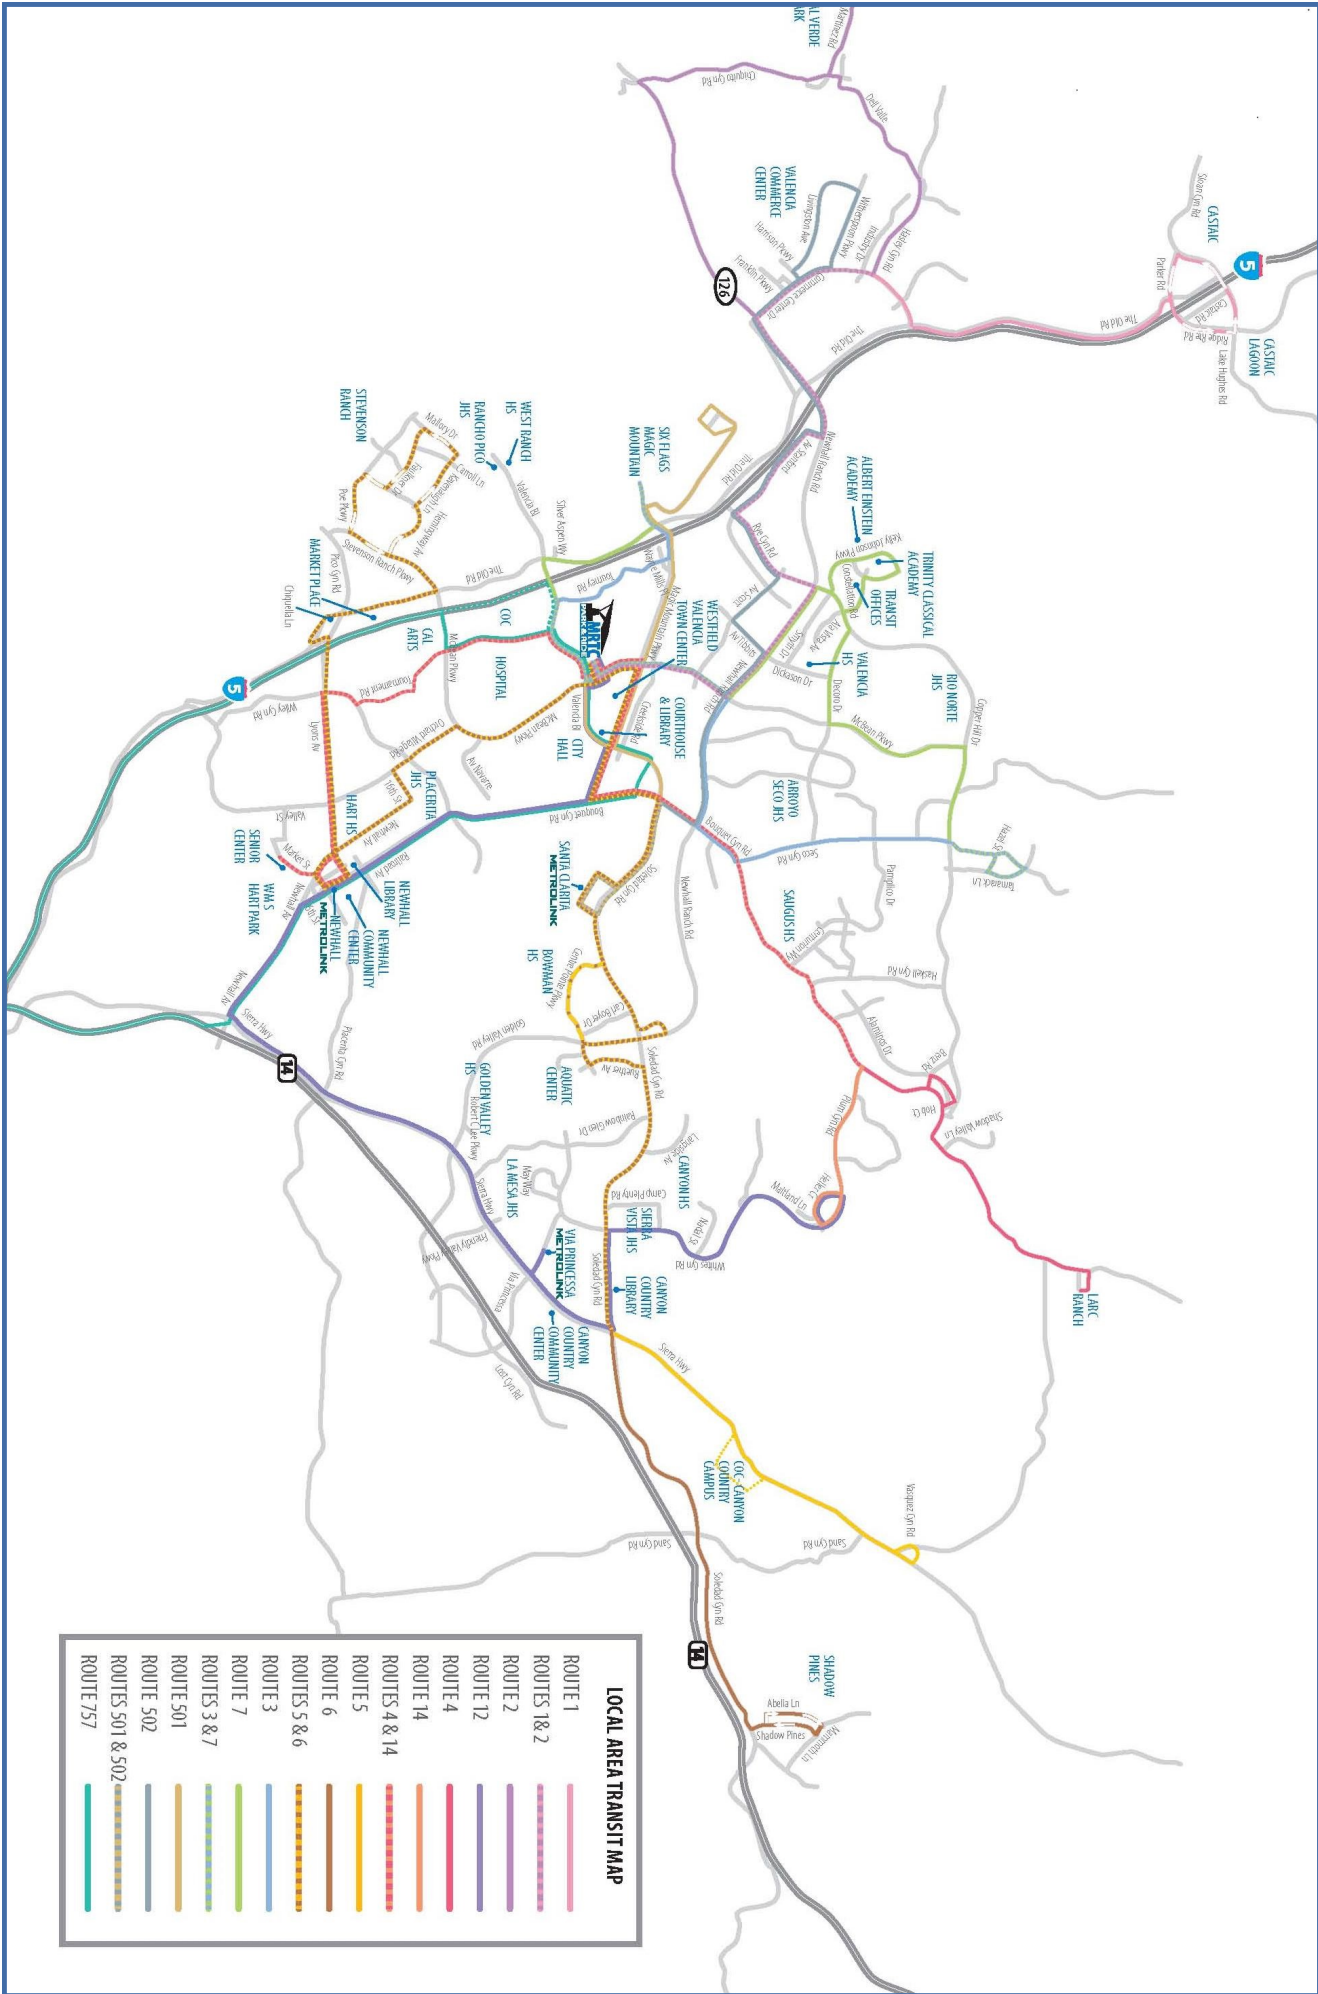

## MORNING SERVICE

Buses serve all local bus stops along the route between the printed timed locations below. Find the stop nearest your boarding location. If your stop is not at a time point, use the previous time point to determine when you should be at your stop.

## AFTERNOON SERVICE

*Buses serve all local bus stops along the route between the printed timed locations below. Find the stop nearest your boarding location. If your stop is not at a time point, use the previous time point to determine when you should be at your stop.*

Route 624		
Valencia High School	Seco Cyn & Copperhill	Tamarack & Seco Cyn
<b>2:55pm</b>	<b>3:15pm</b>	<b>3:18pm</b>

Route 636						
McBean Transit Center	Newhall Ranch Rd & Ave Tibbitts	Hasley Cyn & Hasley Cyn Village	Old Rd & Hillcrest	Lake Hughes & Ridge Route	Green Hill & Pinto	Old Rd & Sloan Cyn
<b>3:22pm</b>	<b>3:30pm</b>	<b>3:46pm</b>	<b>3:48pm</b>	<b>3:50pm</b>	<b>3:55pm</b>	<b>4:00pm</b>

# LOCAL ROUTE MAP

Please see Local Schedule for more information

LOCAL AREA TRANSIT MAP	
ROUTE 1	Light Blue Line
ROUTES 1&2	Light Green Line
ROUTE 2	Light Purple Line
ROUTE 12	Light Orange Line
ROUTE 4	Light Yellow Line
ROUTE 14	Light Red Line
ROUTES 4 & 14	Light Red Line
ROUTE 5	Light Blue Line
ROUTE 6	Light Green Line
ROUTES 5 & 6	Light Green Line
ROUTE 3	Light Purple Line
ROUTES 3 & 7	Light Purple Line
ROUTE 7	Light Orange Line
ROUTES 3 & 7	Light Orange Line
ROUTE 501	Light Yellow Line
ROUTE 502	Light Red Line
ROUTES 501 & 502	Light Red Line
ROUTE 757	Light Blue Line