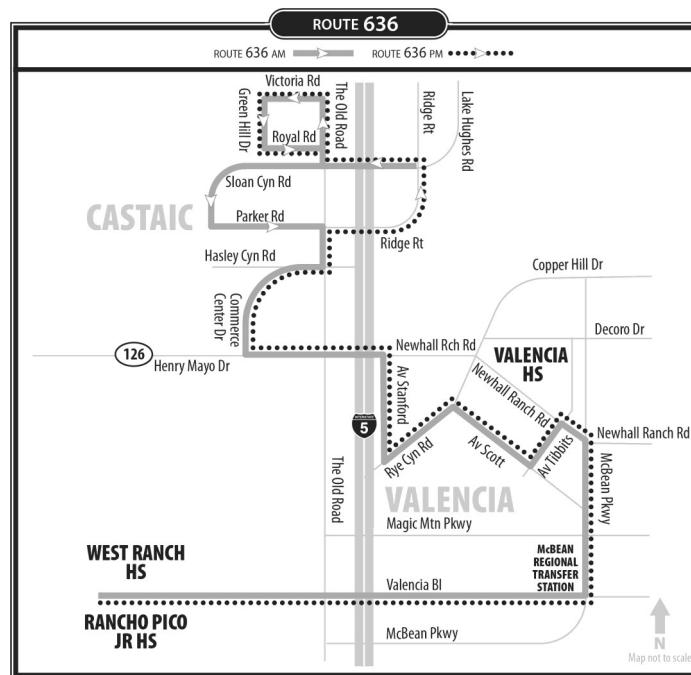

SUPPLEMENTAL SCHOOL DAY SERVICE MAPS

Please note: Schedules are subject to change without notice. It is our desire to maintain scheduled time whenever possible. However, safety is our primary consideration. Weather, traffic, road construction, and other factors may affect operating conditions. Therefore, schedules cannot be guaranteed. Santa Clarita Transit assumes no responsibility for lost, stolen or damaged passes. No refunds will be given. Santa Clarita Transit assumes no responsibility for delays, service annulments, etc. caused by weather, road/highway conditions, accidents, acts of God etc.