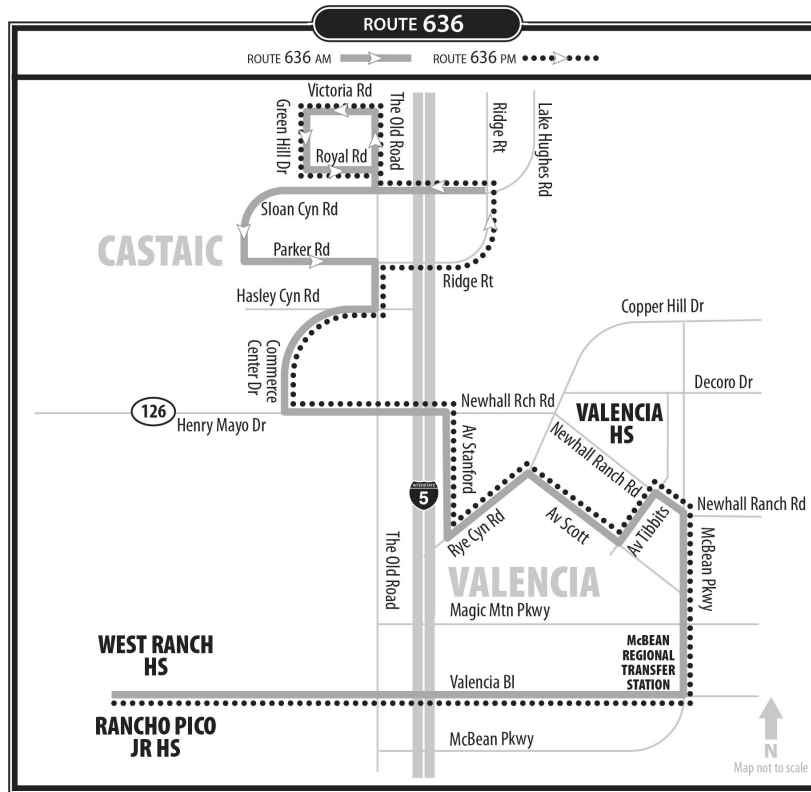

SUPPLEMENTAL SCHOOL DAY SERVICE MAPS

Please note: Schedules are subject to change without notice. It is our desire to maintain scheduled time whenever possible. However, safety is our primary consideration. Weather, traffic, road construction, and other factors may affect operating conditions. Therefore, schedules cannot be guaranteed. Santa Clarita Transit assumes no responsibility for lost, stolen or damaged passes. No refunds will be given. Santa Clarita Transit assumes no responsibility for delays, service annulments, etc. caused by weather, road/highway conditions, accidents, acts of God etc.