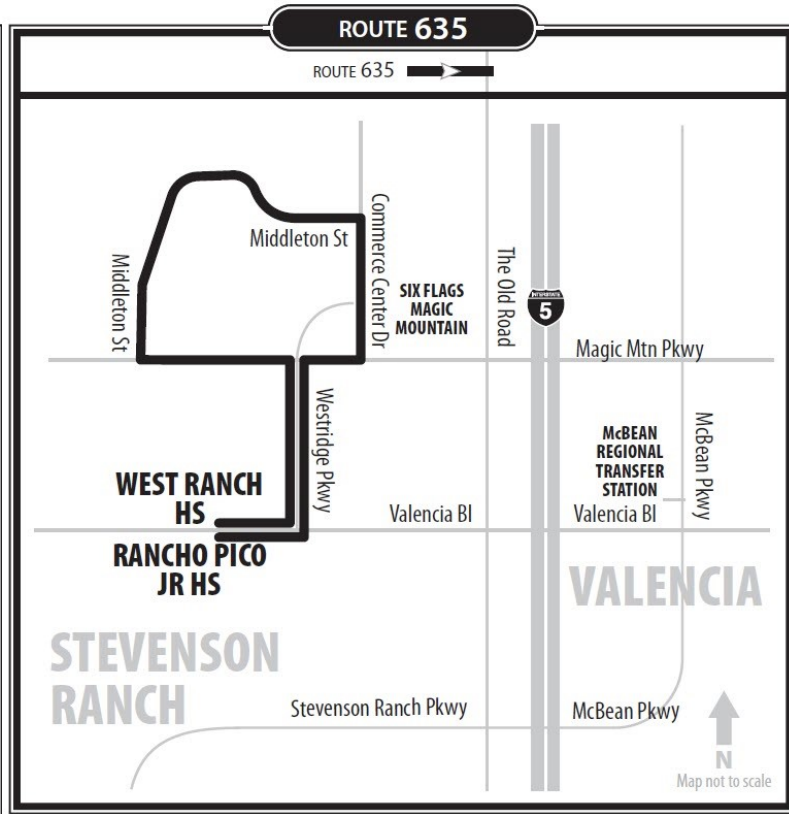

SUPPLEMENTAL SCHOOL DAY SERVICE MAPS

Please note: Schedules are subject to change without notice. It is our desire to maintain scheduled time whenever possible. However, safety is our primary consideration. Weather, traffic, road construction, and other factors may affect operating conditions. Therefore, schedules cannot be guaranteed. Santa Clarita Transit assumes no responsibility for lost, stolen or damaged passes. No refunds will be given. Santa Clarita Transit assumes no responsibility for delays, service annulments, etc. caused by weather, road/highway conditions, accidents, acts of God etc.