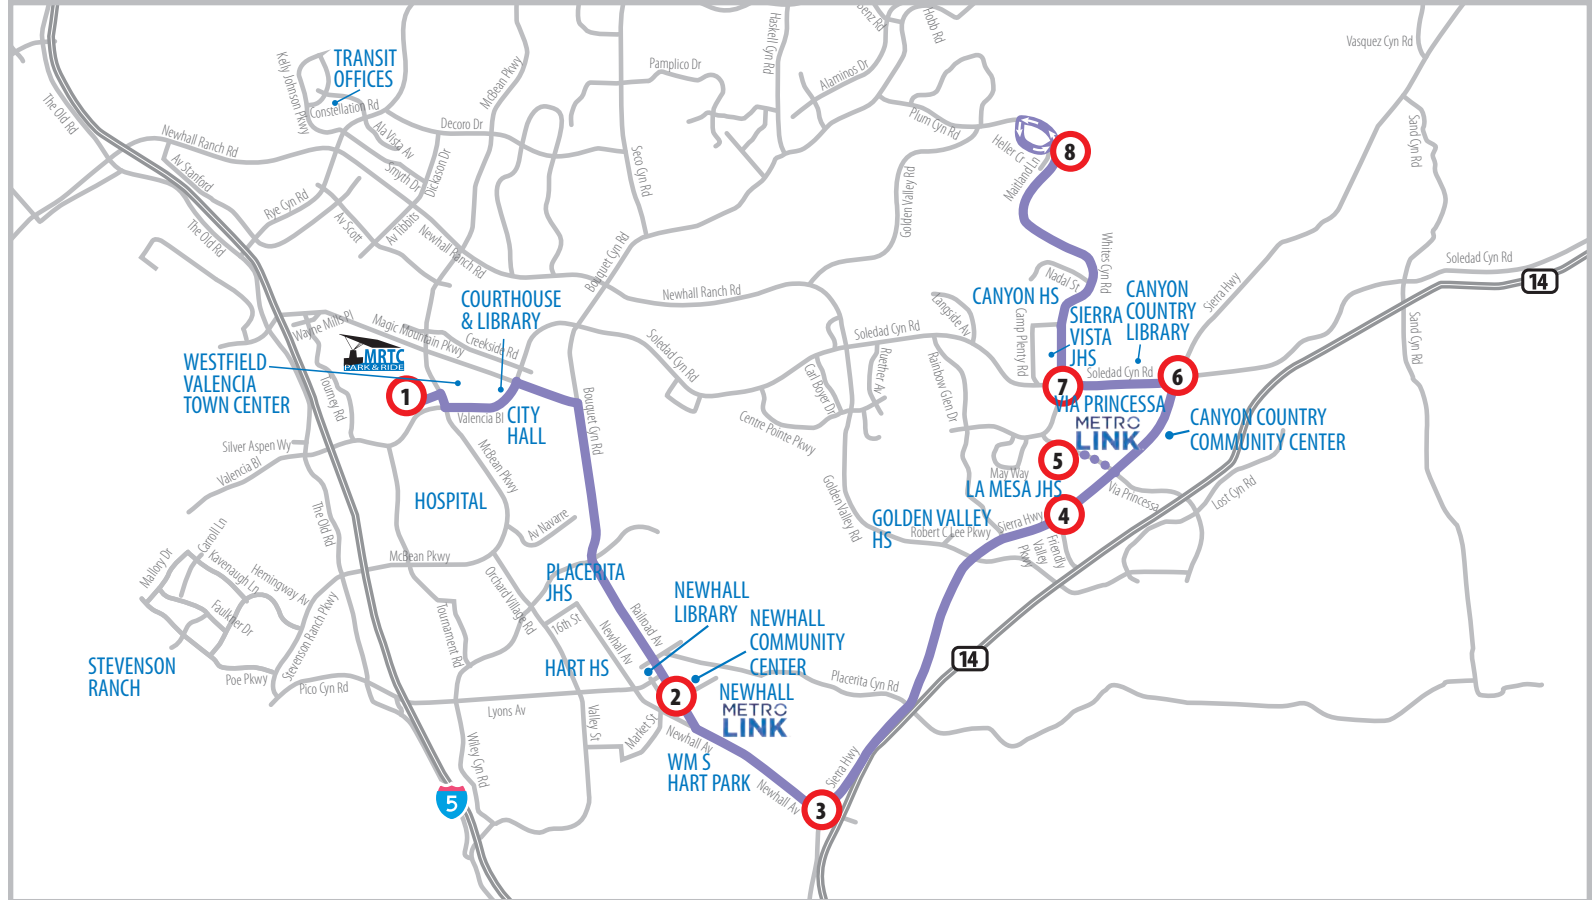

ROUTE 12

SERVING:

- McBean Regional Transit Center
- Westfield Valencia Town Center
- Valencia Library & Courthouse
- Santa Clarita City Hall
- Newhall Library
- Newhall Metrolink Station
- Newhall Community Center
- Wm S Hart Park
- Via Princessa Metrolink
- Canyon High School
- Canyon Country Community Center
- Canyon Country Library

 McBean Regional Transit Center
  Key Bus Stop
  Route 12
  Selected trips

Please note: There are more bus stops than appear on map and schedule. Buses stop at all stops located along the route if customer is waiting to board or needs to depart.

PM = BOLD SUNDAY SERVICE IN RED BRACKET