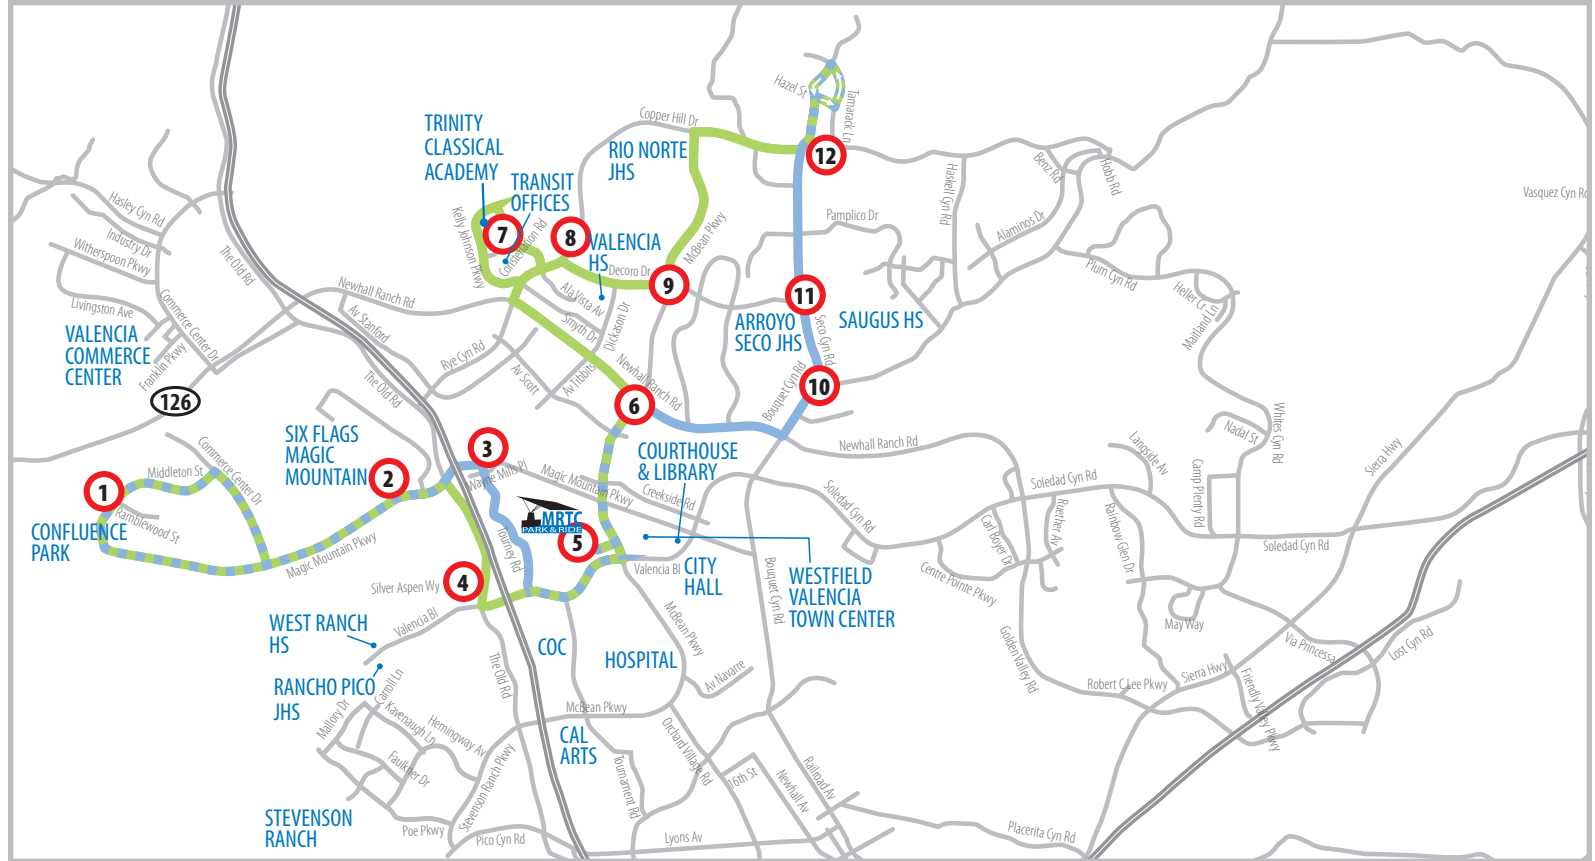

ROUTE 3 / ROUTE 7

SERVING:

- Confluence Park
- Six Flags Magic Mountain
- The Old Road / Westridge Center
- McBean Regional Transit Center
- Westfield Valencia Town Center
- College of the Canyons
- Kaiser Permanente
- Trinity Classical Academy
- Santa Clarita Transit Offices
- Valencia High School
- Santa Clarita Park
- Arroyo Seco Jr High School

Please note: There are more bus stops than appear on map and schedule. Buses stop at all stops located along the route if customer is waiting to board or needs to depart.

ROUTE 3 DAILY SERVICE: Six Flags Magic Mountain to Seco Canyon/Seco Canyon to Six Flags Magic Mountain

| ROUTE | Middleton st & Ramblewood St | Six Flags Magic Mountain | Tourney Rd & Wayne Mills Dr | McBean Regional Transit Center | | Seco Canyon Rd & Bouquet Canyon Rd | Seco Canyon Rd & Decoro Dr | Seco Canyon Rd & Tamarack Ln | |
|-------|------------------------------|--------------------------|-----------------------------|--------------------------------|--------------|------------------------------------|----------------------------|------------------------------|-----------|
| | | | | ARRIVE | DEPART | | | | |
| | 1 | 2 | 3 | | 5 | | 10 | 11 | 12 |
| 3 | | | | | 739A | 750A | 753A | Q 759A | |
| 3 | 853A | 858A | 902A | 913A | 914A | 925A | 928A | Q 934A | |
| 3 | 1028A | 1033A | 1037A | 1048A | 1049A | 1100A | 1103A | Q 1109A | |
| 3 | 1203P | 1208P | 1212P | 1223P | 1224P | 1235P | 1238P | Q 1244P | |
| 3 | 138P | 143P | 147P | 158P | 159P | 210P | 213P | Q 219P | |
| 3 | 313P | 318P | 322P | 334P | 335P | 346P | 349P | Q 355P | |
| 3 | 448P | 453P | 457P | 509P | 510P | 521P | 524P | Q 530P | |
| 3 | 623P | 628P | 632P | 643P | 644P | 655P | 658P | Q 704P | |
| 3 | 757P | 802P | 806P | 817P | 818P | 829P | 832P | Q 838P | |
| 3 | | 927P | 931P | 942P | 943P | 954P | 957P | 1003P | |

PM = BOLD

Q Continues in service as Route 3 to Six Flags