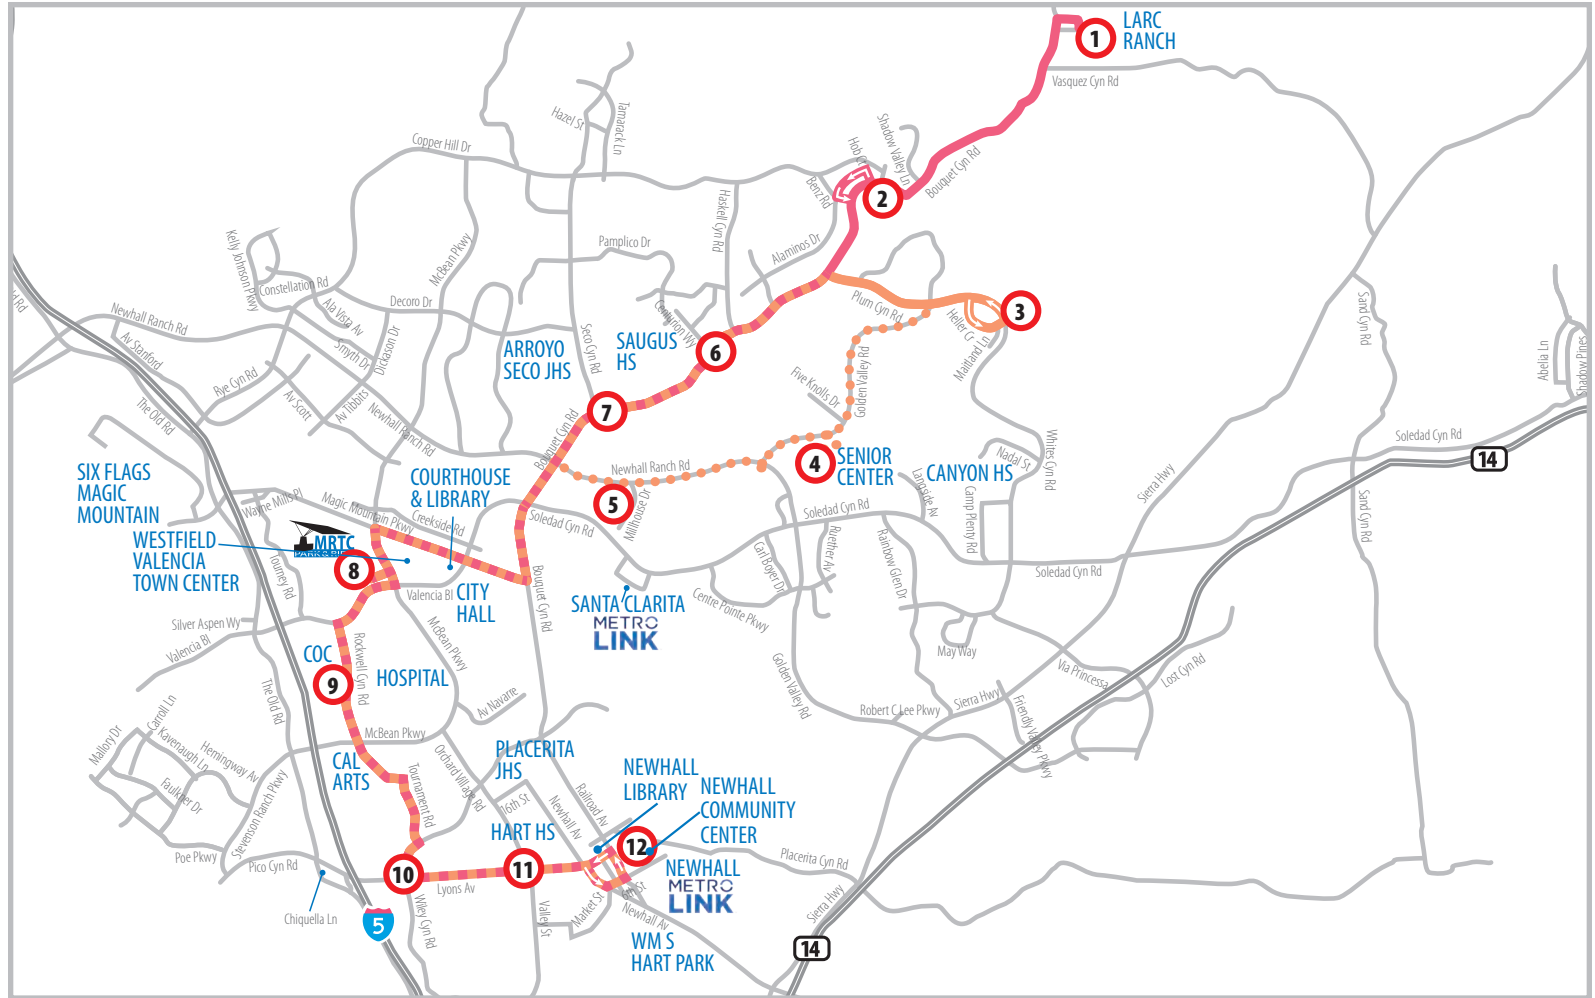

ROUTE 4 / ROUTE 14

SERVING:

- Newhall Metrolink Station
- College of the Canyons
- McBean Regional Transit Center
- River Oaks Shopping Center
- Westfield Valencia Town Center
- Saugus High School
- LARC Ranch
- Plum Canyon
- Santa Clarita Senior Center
- Newhall Community Center
- Newhall Metrolink Station

McBean Regional Transit Center
 Key Bus Stop
 Routes 4 & 14
 Route 4
 Route 14
 Selected trips

Please note: There are more bus stops than appear on map and schedule. Buses stop at all stops located along the route if customer is waiting to board or needs to depart.