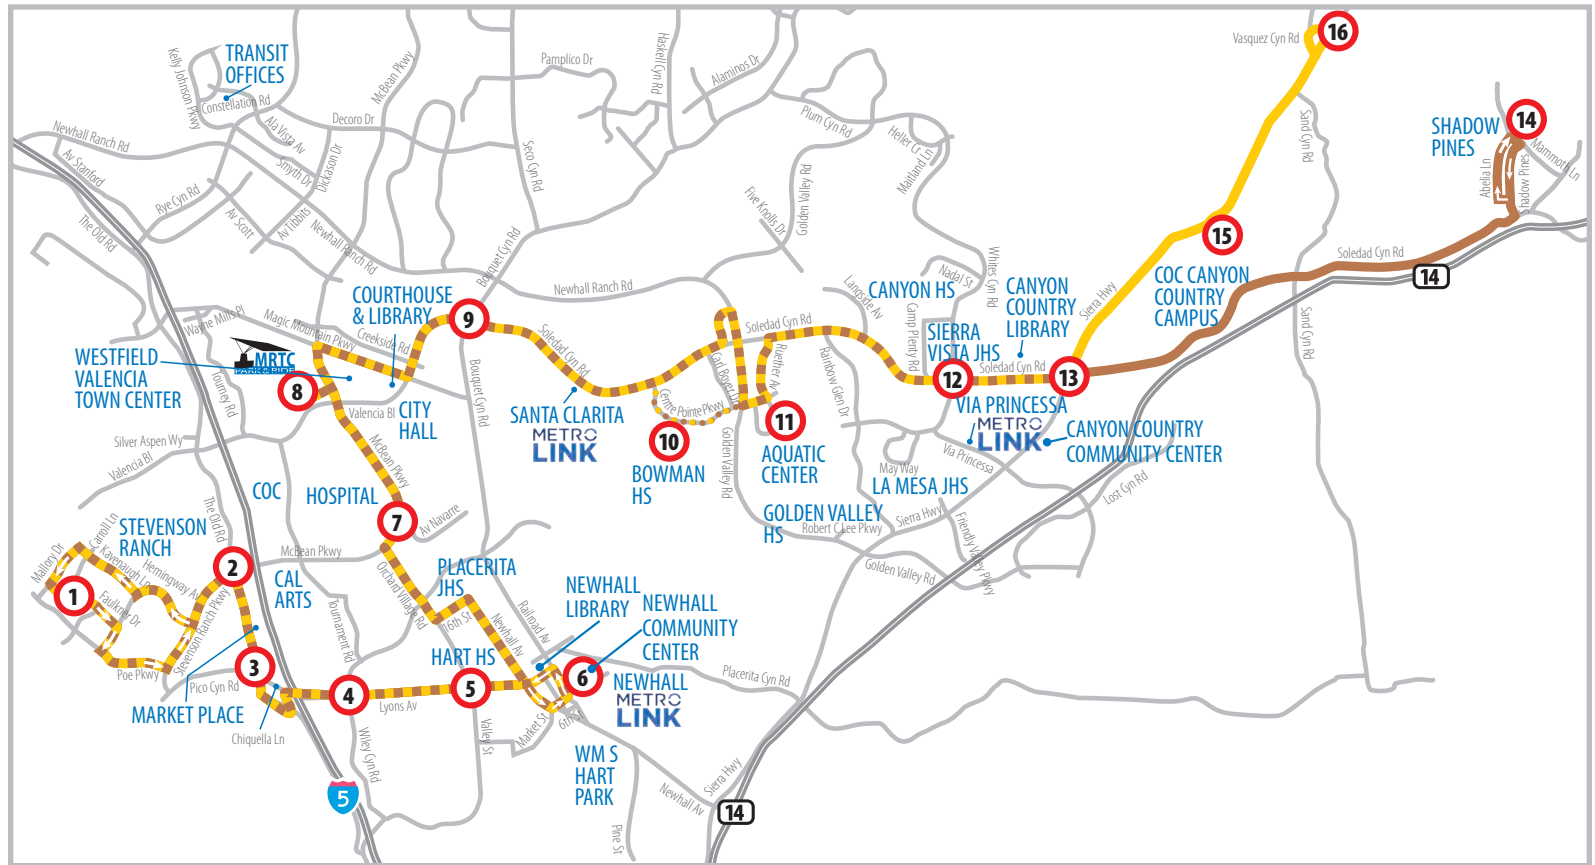

ROUTE 5 / ROUTE 6

SERVING:

- Stevenson Ranch
- Valencia Market Place
- William S. Hart High School
- Newhall Community Center
- Newhall Metrolink Station
- Henry Mayo Newhall Memorial Hospital
- McBean Regional Transit Center
- Westfield Valencia Town Center
- Bowman High School
- Santa Clarita Aquatic Center
- Canyon Country Community Center
- COC Canyon Country Campus
- Shadow Pines

McBean Regional Transit Center
 Key Bus Stop
 Routes 5 & 6
 Route 5
 Route 6
 Selected trips

Please note: There are more bus stops than appear on map and schedule. Buses stop at all stops located along the route if customer is waiting to board or needs to depart.