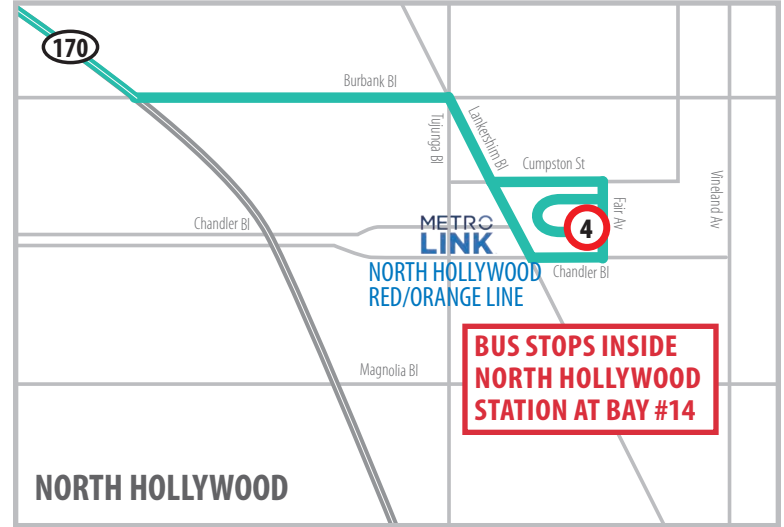

# ROUTE 757 NoHo Express

## SERVING:

- Sierra Highway
- McBean Regional Transit Center
- CalArts
- Newhall Metrolink Station
- College of the Canyons (Valencia Campus)
- North Hollywood Red/Orange Line
- Church on the Way

- Route 757
- - - Weekend service
- See schedule for trips not serving College of the Canyons (COC).

**1** Key Bus Stop *Please note: ROUTE 757 BUSES STOP ONLY AT KEY BUS STOPS SHOWN.*

# ROUTE 757