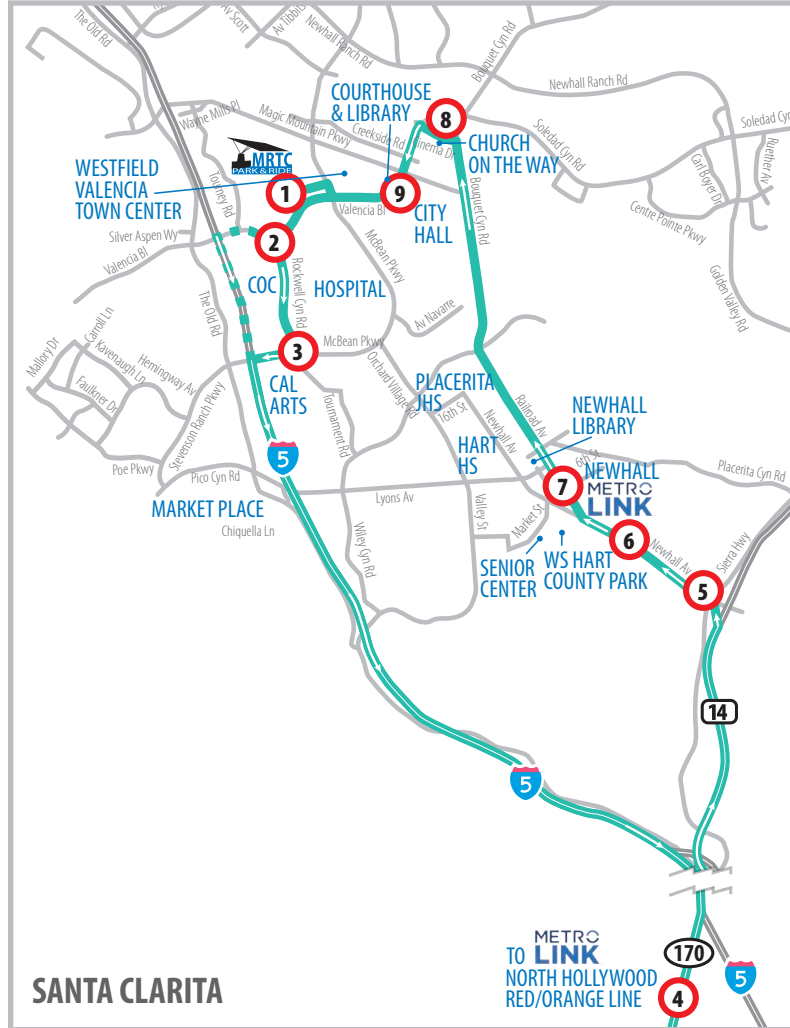

# ROUTE 757 NoHo Express

## SERVING:

- Sierra Highway
- McBean Regional Transit Center
- CalArts
- Newhall Metrolink Station
- College of the Canyons (Valencia Campus)
- North Hollywood Red/Orange Line
- Church on the Way

- Route 757
- - - Weekend service
- See schedule for trips not serving College of the Canyons (COC).

**1** Key Bus Stop *Please note: ROUTE 757 BUSES STOP ONLY AT KEY BUS STOPS SHOWN.*

# ROUTE 757