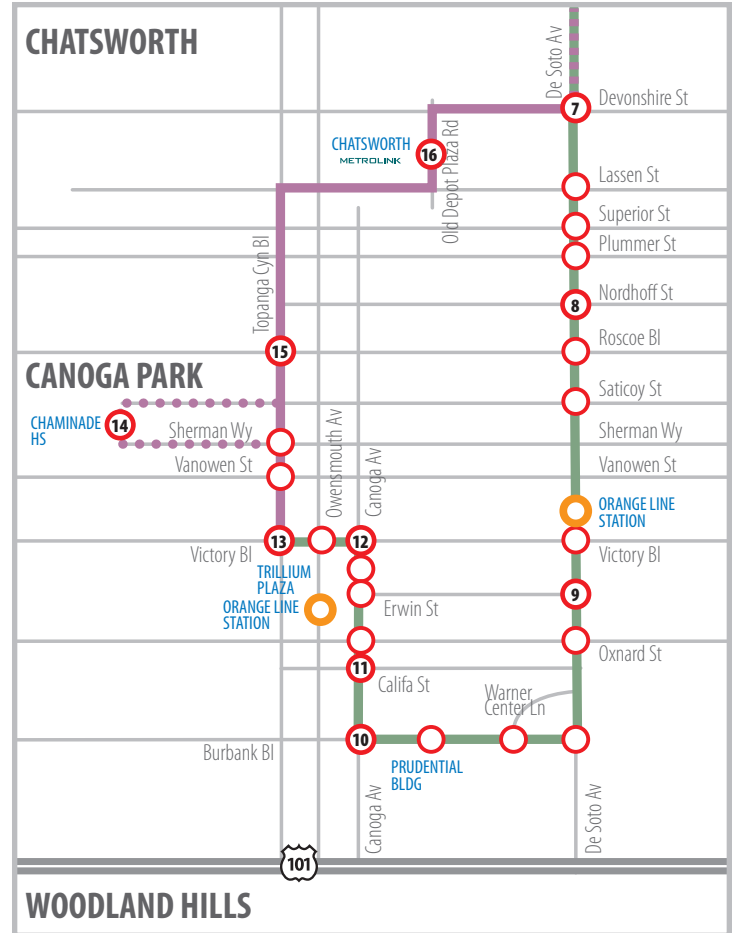

# ROUTE 796 / 791

## Warner Center

### SERVING:

- Santa Clarita Metrolink
- McBean Regional Transit Center
- Newhall Metrolink
- Chatsworth
- Canoga Park
- Warner Center

- Routes 796 & 791
  - Route 791 Selected trips.
  - Route 796 Stops only at bus stops shown.
  - Route 791 Stops at any regular bus stop along route in Santa Clarita.
- 1 Key Bus Stop     ○ Bus Stop

# ROUTE 796 MONDAY - FRIDAY MORNINGS: From Santa Clarita to Chatsworth, Canoga Park, and Warner Center

ROUTE	Santa Clarita Metrolink Station	Cinema Dr & Academy Pl	McBean Regional Transit Center	Lyons Av & Valley St	Newhall Metrolink Station	Newhall Av & Sierra Hwy	DeSoto Av & Devonshire St	DeSoto Av & Nordhoff St	DeSoto Av & Erwin St	Canoga Av & Califa St	Victory Bl & Canoga Av	Topanga Cyn Bl & Victory Bl
	1	2	3	4	5	6	7	8	9	11	12	13
796	524A	529A	536A	544A	549A	554A	620A	623A	631A	637A	642A	644A
796	556A	601A	608A	616A	621A	627A	656A	659A	707A	713A	718A	720A
796	653A	658A	705A	713A	718A	727A	806A	809A	817A	823A	828A	830A