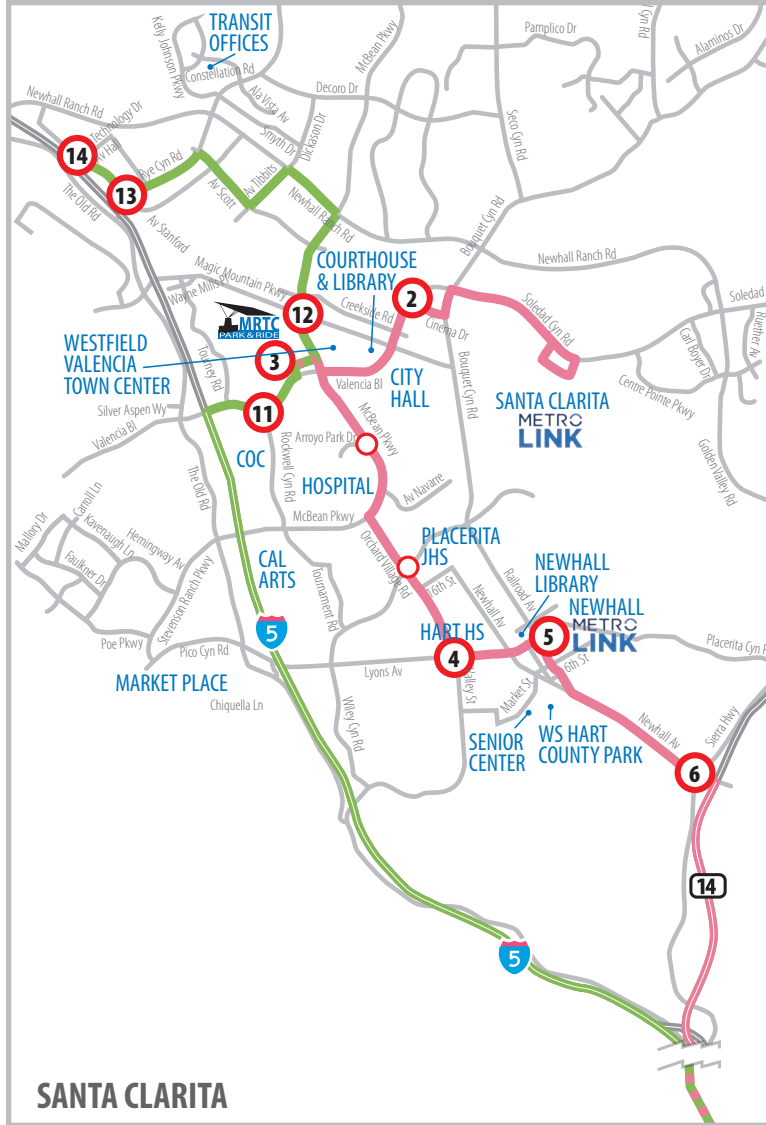

ROUTE 797 / 792

Century City, UCLA, and Westwood

SERVING:

- Santa Clarita Metrolink
- McBean Regional Transit Center
- Newhall Metrolink Station
- Century City
- UCLA
- Westwood

- Routes 797 & 792
- Route 797 Stops only at bus stops shown.
- Route 792 Stops at any regular bus stop along route in Santa Clarita.

ROUTE 797 MONDAY - FRIDAY AFTERNOONS: From Century City, UCLA, and Westwood to Santa Clarita

| ROUTE | Century Park West & Solar Way | Wilshire Bl & Glendon Av | Gayley Av & Strathmore Dr | Montana Av & Sepulveda Bl | Newhall Av & Sierra Hwy | Newhall Metrolink Station | Lyons Av & Orchard Village Rd | McBean Regional Transit Center | Cinema Dr & Academy Pl | Santa Clarita Metrolink Station |
|-------|----------------------------------|-----------------------------|------------------------------|------------------------------|----------------------------|------------------------------|----------------------------------|-----------------------------------|---------------------------|------------------------------------|
| | 10 | 9 | 8 | 7 | 6 | 5 | 4 | 3 | 2 | 1 |
| 797 | 345P | 405P | 414P | 416P | 506P | 511P | 514P | 520P | 525P | 530P |
| 797 | 440P | 500P | 509P | 511P | 601P | 606P | 609P | 615P | 620P | 625P |
| 797 | 540P | 600P | 609P | 611P | 701P | 706P | 709P | 715P | 720P | 725P |
| 797 | 640P | 657P | 704P | 706P | 744P | 749P | 752P | 758P | 803P | 808P |
| 797 | 745P | 758P | 804P | 806P | 844P | 849P | 852P | 858P | 903P | 908P |