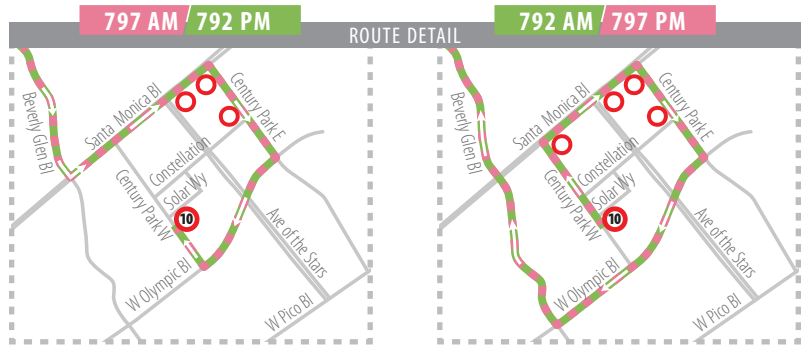

ROUTE 797 / 792

Century City, UCLA, and Westwood

SERVING:

- Santa Clarita Metrolink
- McBean Regional Transit Center
- Newhall Metrolink Station
- Century City
- UCLA
- Westwood

- Routes 797 & 792
- Route 797 Stops only at bus stops shown.
- Route 792 Stops at any regular bus stop along route in Santa Clarita.

ROUTE 797 MONDAY - FRIDAY AFTERNOONS: From Century City, UCLA, and Westwood to Santa Clarita

| ROUTE | Century Park West & Solar Way | Wilshire Bl & Glendon Av | Gayley Av & Strathmore Dr | Montana Av & Sepulveda Bl | Newhall Av & Sierra Hwy | Newhall Metrolink Station | Lyons Av & Orchard Village Rd | McBean Regional Transit Center | Cinema Dr & Academy Pl | Santa Clarita Metrolink Station |
|-------|----------------------------------|-----------------------------|------------------------------|------------------------------|----------------------------|------------------------------|----------------------------------|-----------------------------------|---------------------------|------------------------------------|
| | 10 | 9 | 8 | 7 | 6 | 5 | 4 | 3 | 2 | 1 |
| 797 | 345P | 405P | 414P | 416P | 506P | 511P | 514P | 520P | 525P | 530P |
| 797 | 440P | 500P | 509P | 511P | 601P | 606P | 609P | 615P | 620P | 625P |
| 797 | 540P | 600P | 609P | 611P | 701P | 706P | 709P | 715P | 720P | 725P |
| 797 | 640P | 657P | 704P | 706P | 744P | 749P | 752P | 758P | 803P | 808P |
| 797 | 745P | 758P | 804P | 806P | 844P | 849P | 852P | 858P | 903P | 908P |