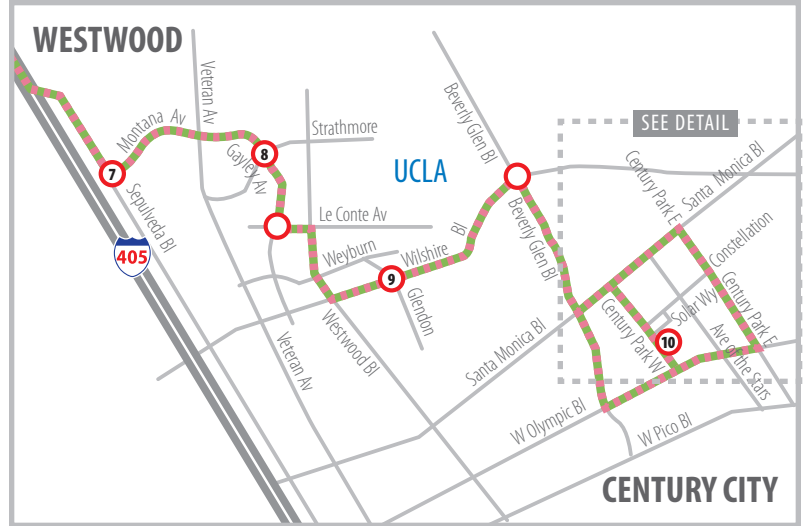

ROUTE 797 / 792

Century City, UCLA, and Westwood

SERVING:

- Santa Clarita Metrolink
- McBean Regional Transit Center
- Newhall Metrolink Station
- Century City
- UCLA
- Westwood

- Routes 797 & 792
- Route 797 Stops only at bus stops shown.
- Route 792 Stops at any regular bus stop along route in Santa Clarita.

- ① Key Bus Stop
- Bus Stop

• See SantaClaritaTransit.com/category/riders-alerts for details

ROUTE 797 MONDAY - FRIDAY MORNINGS: From Santa Clarita to Century City, UCLA, and Westwood

| ROUTE | Santa Clarita Metrolink Station | Cinema Dr & Academy Pl | McBean Regional Transit Center | Lyons Av & Valley St | Newhall Metrolink Station | Newhall Av & Sierra Hwy | Montana Av & Sepulveda Bl | Gayley Av & Strathmore Dr | Wilshire Bl & Glendon Av | Century Park West & Solar Way |
|-------|------------------------------------|---------------------------|-----------------------------------|-------------------------|------------------------------|----------------------------|------------------------------|------------------------------|-----------------------------|----------------------------------|
| | 1 | 2 | 3 | 4 | 5 | 6 | 7 | 8 | 9 | 10 |
| 797 | 500A | 505A | 512A | 520A | 525A | 531A | 621A | 624A | 630A | 640A |
| 797 | 514A | 519A | 526A | 534A | 539A | 545A | 635A | 638A | 644A | 654A |
| 797 | 529A | 534A | 541A | 549A | 554A | 600A | 707A | 710A | 717A | 727A |
| 797 | 544A | 549A | 556A | 604A | 609A | 618A | 725A | 728A | 735A | 745A |
| 797 | 646A | 651A | 658A | 706A | 711A | 721A | 828A | 831A | 838A | 848A |