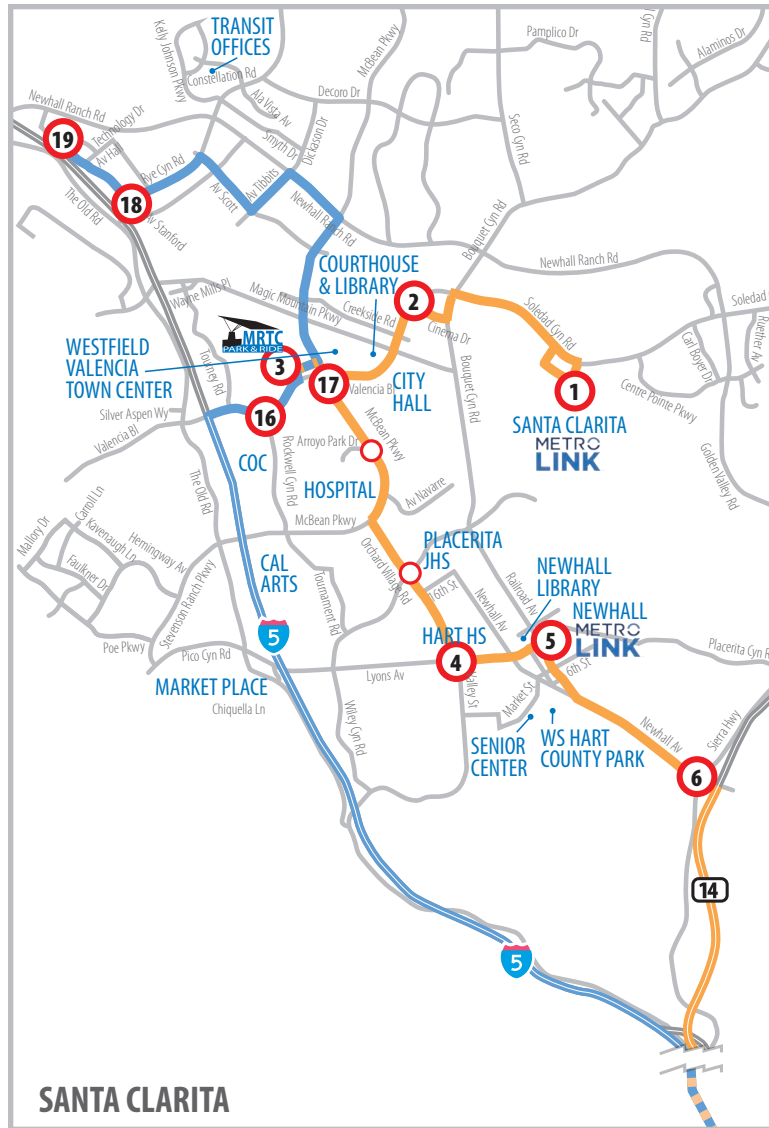

ROUTE 799 / 794

Burbank Metrolink Station and Downtown Los Angeles

SERVING:

- Santa Clarita Metrolink
- McBean Regional Transit Center
- Newhall Metrolink Station
- Burbank Metrolink Station
- Metro Gold Line Station
- Union Station

ROUTE 799 MONDAY - FRIDAY AFTERNOONS: From Downtown Los Angeles to Santa Clarita

| ROUTE | 8th St & Spring St | Figueroa St & 5th St | Main St & Temple St | Metro Gold Line Station | Newhall Av & Sierra Hwy | Newhall Metrolink Station | Lyons Av & Valley St | McBean Regional Transit Center | Cinema Dr & Academy Pl | Santa Clarita Metrolink Station |
|-------|--------------------|----------------------|---------------------|-------------------------|-------------------------|---------------------------|----------------------|--------------------------------|------------------------|---------------------------------|
| | 11 | 12 | 13 | 7 | 6 | 5 | 4 | 3 | 2 | 1 |
| 799 | 322P | 330P | 340P | 345P | 430P | 435P | 438P | 444P | 449P | 454P |
| 799 | 402P | 410P | 422P | 427P | 512P | 517P | 520P | 526P | 531P | 536P |
| 799 | 447P | 455P | 507P | 513P | 558P | 603P | 606P | 612P | 617P | 622P |
| 799 | 530P | 543P | 555P | 601P | 646P | 651P | 654P | 700P | 705P | 710P |
| 799 | 600P | 613P | 620P | 625P | 710P | 715P | 718P | 724P | 729P | 734P |
| 799 | 645P | 653P | 700P | 705P | 740P | 745P | 748P | 754P | 759P | 804P |

PM = BOLD

ROUTE 794 MONDAY - FRIDAY MORNINGS: From Burbank Metrolink and Union Station to Santa Clarita

| ROUTE | Union Station | Burbank Metrolink Station | Valencia Bl & Woodlands Dr | McBean Pkwy & Town Center Dr | Av Stanford & Rye Cyn Rd | Av Stanford & Technology Dr |
|-------|---------------|---------------------------|----------------------------|------------------------------|--------------------------|-----------------------------|
| | 14 | 15 | 16 | 17 | 18 | 19 |
| 794 | 650A | 715A | 739A | 741A | 751A | 754A |