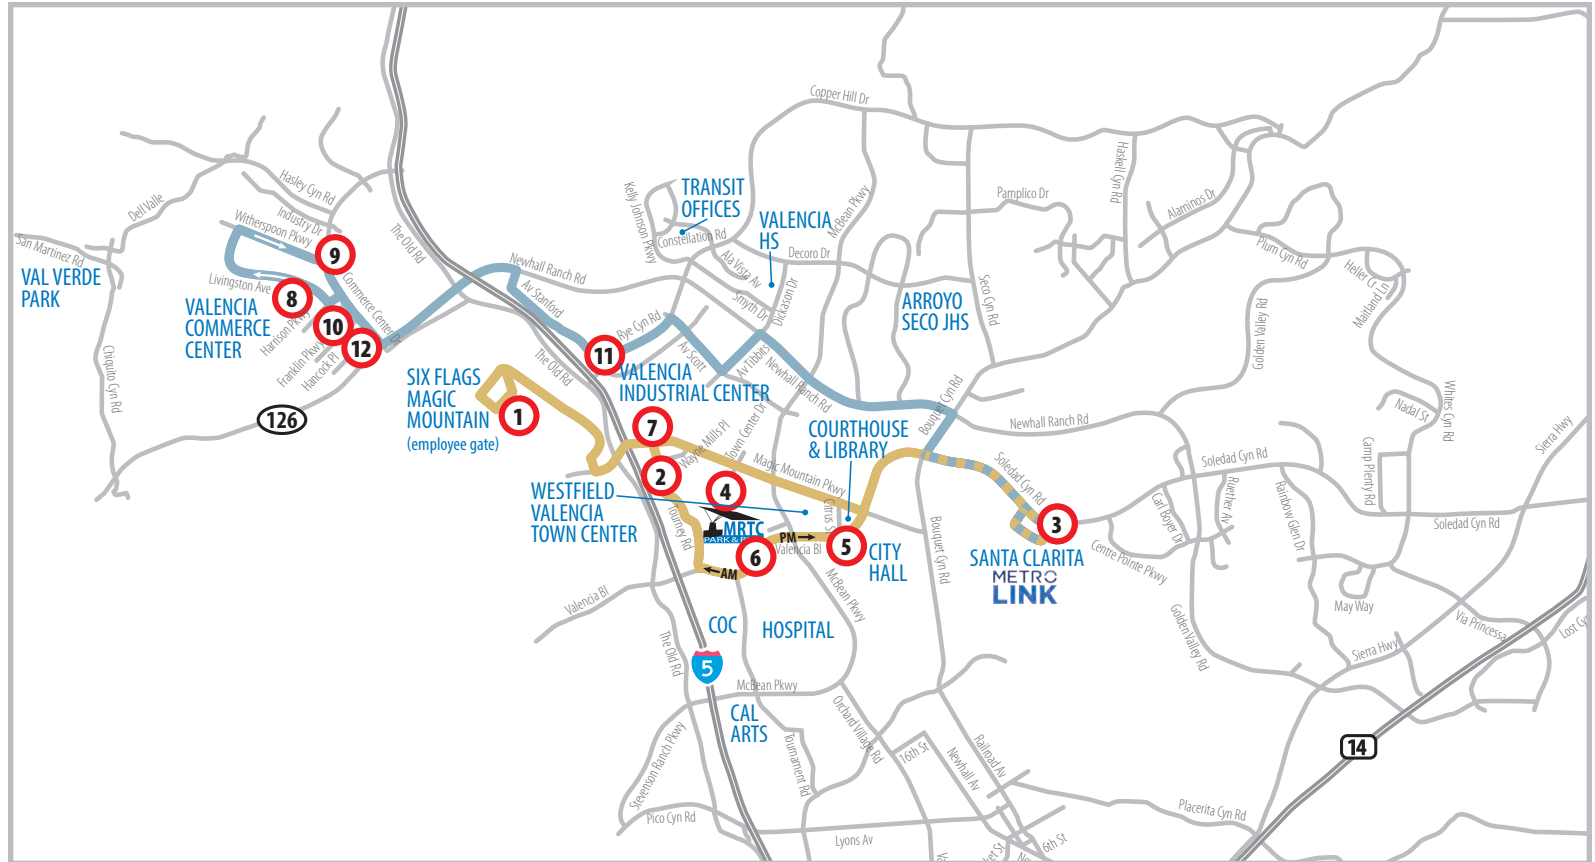

# ROUTE 501 / ROUTE 502 STATION LINKS

## SERVING:

- Santa Clarita Metrolink Station
- Santa Clarita City Hall
- Westfield Valencia Town Center
- McBean Regional Transit Center
- College of the Canyons
- Valencia Industrial Center
- Six Flags Magic Mountain
- Valencia Commerce Center

 McBean Regional Transit Center  
  Key Bus Stop  
  Route 501 & 502  
  Route 501  
  Route 502

*Please note:* There are more bus stops than appear on map and schedule. Buses stop at all stops located along the route if customer is waiting to board or needs to depart.

# ROUTE 502 MONDAY - FRIDAY: To Valencia Commerce Center

ROUTE	Livingston Av & Harrison Pkwy		Commerce Center Dr & Witherspoon Pkwy		Commerce Center Dr & Franklin Pkwy		Av Stanford & Rye Canyon Rd		Santa Clarita Metrolink		Av Stanford & Rye Canyon Rd		Commerce Center Dr & Hancock Pkwy		Livingston Av & Harrison Pkwy		Commerce Center Dr & Witherspoon Pkwy			
	ARRIVE	DEPART	ARRIVE	DEPART	ARRIVE	DEPART	ARRIVE	DEPART	ARRIVE	DEPART	ARRIVE	DEPART	ARRIVE	DEPART	ARRIVE	DEPART	ARRIVE	DEPART		
502																				
502				653A		656A		703A		718A		744A		759A		806A		810A		812A
502												824A		839A		846A		850A		852A
502	<b>340P</b>		<b>342P</b>		<b>345P</b>		<b>352P</b>		<b>413P</b>		<b>414P</b>		<b>429P</b>		<b>436P</b>		<b>440P</b>			
502	<b>400P</b>		<b>402P</b>		<b>405P</b>		<b>412P</b>		<b>433P</b>											
502	<b>440P</b>		<b>442P</b>		<b>445P</b>		<b>452P</b>		<b>513P</b>											
502	<b>500P</b>		<b>502P</b>		<b>505P</b>		<b>512P</b>		<b>533P</b>											