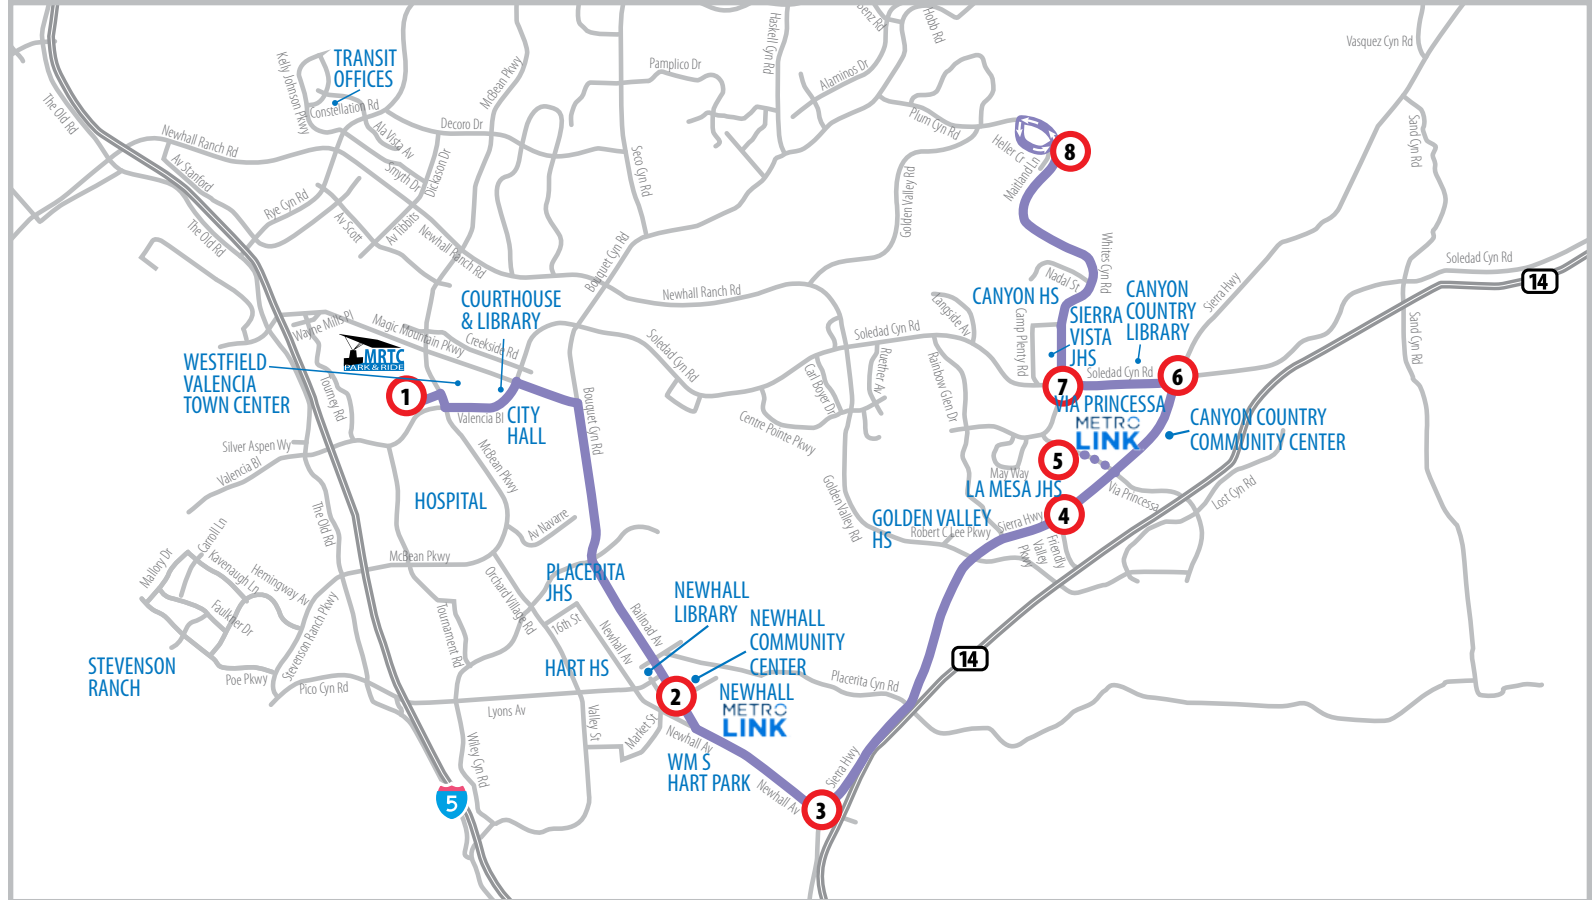

ROUTE 12

SERVING:

- McBean Regional Transit Center
- Westfield Valencia Town Center
- Valencia Library & Courthouse
- Santa Clarita City Hall
- Newhall Library
- Newhall Metrolink Station
- Newhall Community Center
- Wm S Hart Park
- Via Princessa Metrolink
- Canyon High School
- Canyon Country Community Center
- Canyon Country Library

 McBean Regional Transit Center
  Key Bus Stop
  Route 12
  Selected trips

Please note: There are more bus stops than appear on map and schedule. Buses stop at all stops located along the route if customer is waiting to board or needs to depart.

PM = BOLD SUNDAY SERVICE IN RED BRACKET