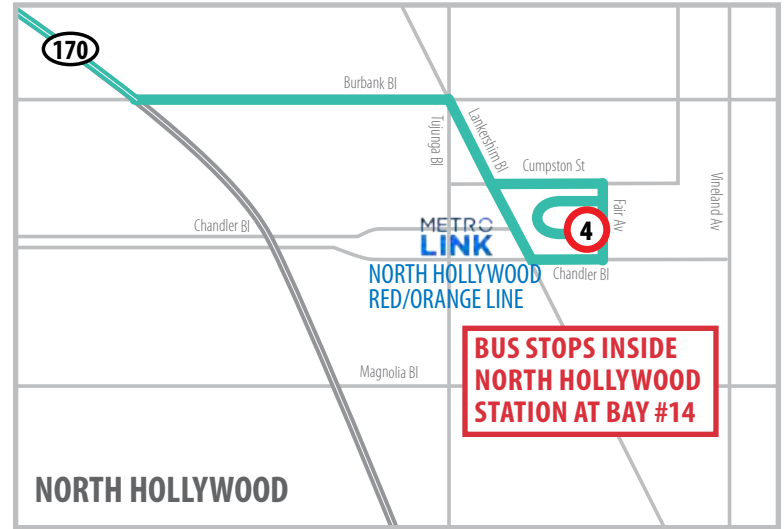

ROUTE 757 NoHo Express

SERVING:

- Sierra Highway
- Newhall Metrolink Station
- Church on the Way
- McBean Regional Transit Center
- College of the Canyons (Valencia Campus)
- CalArts
- North Hollywood Red/Orange Line

— Route 757
- - - Weekend service
 See schedule for trips not serving College of the Canyons (COC).

1 Key Bus Stop *Please note: ROUTE 757 BUSES STOP ONLY AT KEY BUS STOPS SHOWN.*

McBean Regional Transit Center

ROUTE 757

MONDAY - FRIDAY: Noho Express - Santa Clarita to North Hollywood Station and Return

ROUTE	McBean Regional Transit Center	College of the Canyons	CalArts	North Hollywood Station		Newhall Av & Sierra Hwy	Newhall Av & Valle Del Oro	Newhall Metrolink Station	Cinema Dr & Academy Pl	Valencia Bl & Citrus St	McBean Regional Transit Center
	1	2	3	ARRIVE	DEPART	4	5	6	7	8	9
757	533A			600A	610A	635A	638A	641A	647A	653A	655A
757	700A	702A	704A	744A	754A	819A	820A	823A	829A	835A	837A
757	803A	805A	807A	840A	850A	915A	916A	919A	925A	931A	933A
757	842A	844A	846A	913A	919A	945A	946A	949A	955A	1001A	1003A
757	1008A			1035A	1045A	1112A	1113A	1116A	1122A	1128A	1130A
757	1103A			1130A	1140A	1208P	1209P	1212P	1218P	1224P	1226P
757	1135A			1202P	1212P	1237P	1240P	1243P	1249P	1255P	1257P
757	1231P	1233P	1235P	102P	112P	137P	140P	143P	149P	155P	157P
757	102P	104P	106P	133P	143P	208P	211P	214P	220P	226P	228P
757	202P	204P	206P	233P	243P	308P	311P	314P	320P	326P	328P
757	233P	235P	237P	304P	314P	339P	342P	345P	351P	357P	359P
757	333P	335P	337P	410P	420P	445P	448P	451P	457P	503P	505P
757	404P	406P	408P	448P	458P	523P	526P	529P	535P	541P	543P
757	430P	432P	434P	514P	524P	554P	556P	559P	605P	611P	613P
757	510P	512P	514P	547P	557P	622P	625P	628P	634P	640P	642P
757	548P	550P	552P	625P	635P	700P	703P	706P	712P	718P	720P
757	618P	620P	622P	655P	705P	730P	733P	736P	742P	748P	750P
757	647P	649P	651P	724P	734P	759P	800P	803P	809P	815P	817P