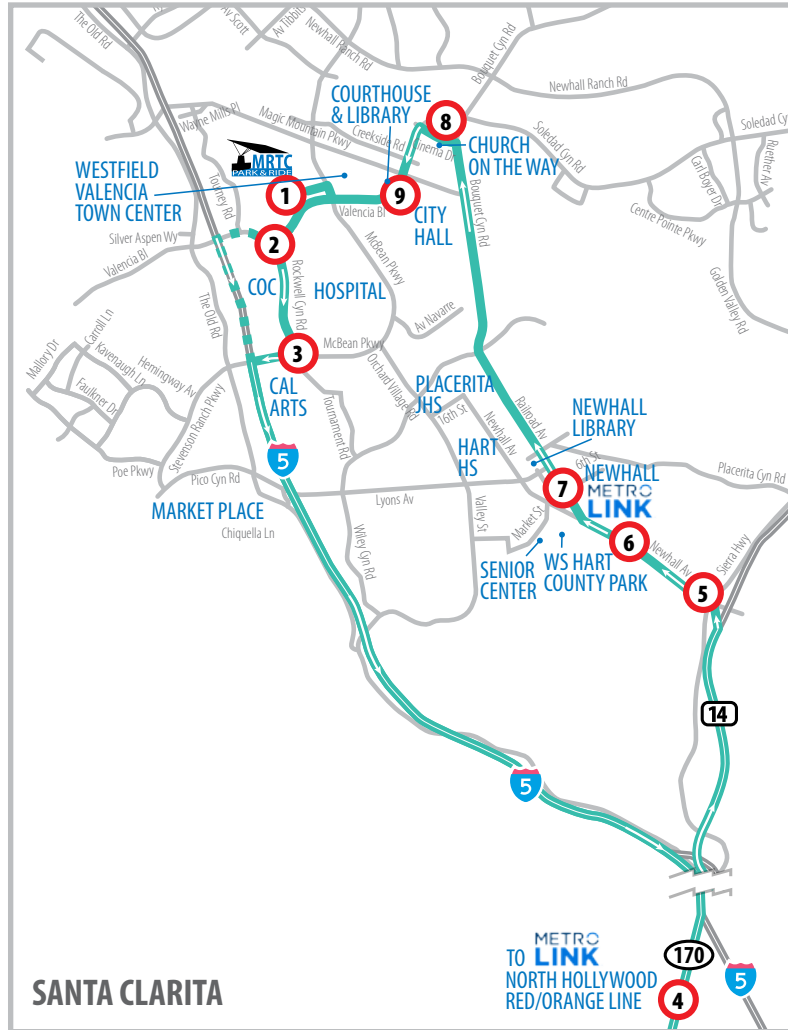

ROUTE 757 NoHo Express

SERVING:

- Sierra Highway
- Newhall Metrolink Station
- Church on the Way
- McBean Regional Transit Center
- College of the Canyons (Valencia Campus)
- CalArts
- North Hollywood Red/Orange Line

— Route 757
- - - Weekend service
 See schedule for trips not serving College of the Canyons (COC).

1 Key Bus Stop *Please note: ROUTE 757 BUSES STOP ONLY AT KEY BUS STOPS SHOWN.*

McBean Regional Transit Center

ROUTE 757

MONDAY - FRIDAY: Noho Express - Santa Clarita to North Hollywood Station and Return

ROUTE	McBean Regional Transit Center	College of the Canyons	CalArts	North Hollywood Station		Newhall Av & Sierra Hwy	Newhall Av & Valle Del Oro	Newhall Metrolink Station	Cinema Dr & Academy Pl	Valencia Bl & Citrus St	McBean Regional Transit Center
	1	2	3	ARRIVE	DEPART	4	5	6	7	8	9
757	533A			600A	610A	635A	638A	641A	647A	653A	655A
757	700A	702A	704A	744A	754A	819A	820A	823A	829A	835A	837A
757	803A	805A	807A	840A	850A	915A	916A	919A	925A	931A	933A
757	842A	844A	846A	913A	919A	945A	946A	949A	955A	1001A	1003A
757	1008A			1035A	1045A	1112A	1113A	1116A	1122A	1128A	1130A
757	1103A			1130A	1140A	1208P	1209P	1212P	1218P	1224P	1226P
757	1135A			1202P	1212P	1237P	1240P	1243P	1249P	1255P	1257P
757	1231P	1233P	1235P	102P	112P	137P	140P	143P	149P	155P	157P
757	102P	104P	106P	133P	143P	208P	211P	214P	220P	226P	228P
757	202P	204P	206P	233P	243P	308P	311P	314P	320P	326P	328P
757	233P	235P	237P	304P	314P	339P	342P	345P	351P	357P	359P
757	333P	335P	337P	410P	420P	445P	448P	451P	457P	503P	505P
757	404P	406P	408P	448P	458P	523P	526P	529P	535P	541P	543P
757	430P	432P	434P	514P	524P	554P	556P	559P	605P	611P	613P
757	510P	512P	514P	547P	557P	622P	625P	628P	634P	640P	642P
757	548P	550P	552P	625P	635P	700P	703P	706P	712P	718P	720P
757	618P	620P	622P	655P	705P	730P	733P	736P	742P	748P	750P
757	647P	649P	651P	724P	734P	759P	800P	803P	809P	815P	817P