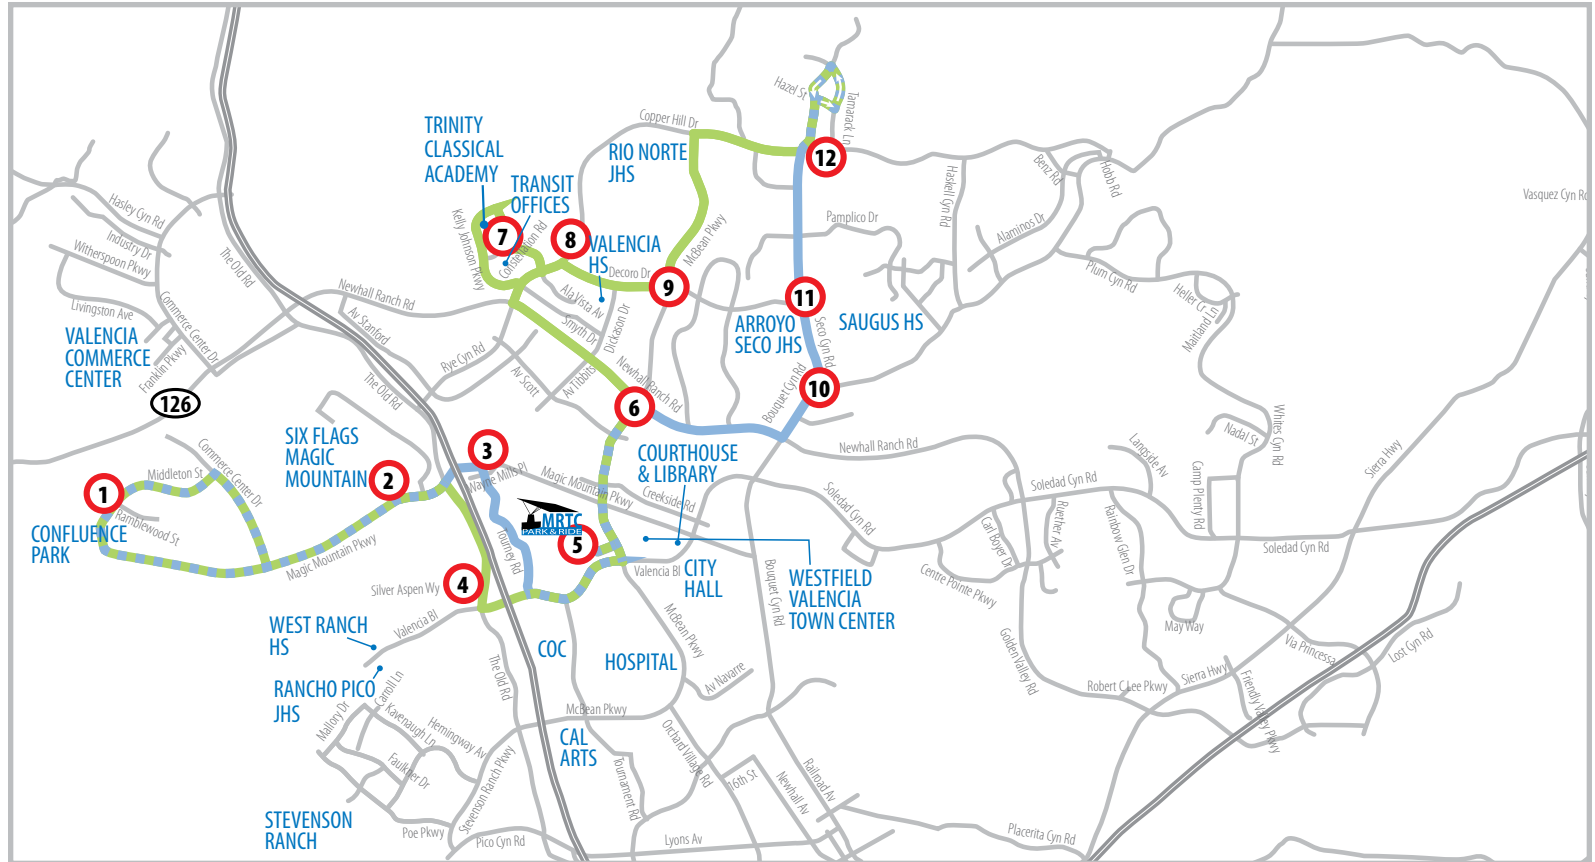

# ROUTE 3 / ROUTE 7

## SERVING:

- Confluence Park
- Six Flags Magic Mountain
- The Old Road / Westridge Center
- McBean Regional Transit Center
- Westfield Valencia Town Center
- College of the Canyons
- Kaiser Permanente
- Trinity Classical Academy
- Santa Clarita Transit Offices
- Valencia High School
- Santa Clarita Park
- Arroyo Seco Jr High School

McBean Regional Transit Center 
 Key Bus Stop 
 Routes 3 & 7 
 Route 3 
 Route 7

*Please note:* There are more bus stops than appear on map and schedule. Buses stop at all stops located along the route if customer is waiting to board or needs to depart.

# ROUTE 3 DAILY SERVICE: Six Flags Magic Mountain to Seco Canyon/Seco Canyon to Six Flags Magic Mountain

ROUTE	Middleton st & Ramblewood St	Six Flags Magic Mountain	Tourney Rd & Wayne Mills Dr	McBean Regional Transit Center		Seco Canyon Rd & Bouquet Canyon Rd	Seco Canyon Rd & Decoro Dr	Seco Canyon Rd & Tamarack Ln	
				ARRIVE	DEPART				
	<b>1</b>	<b>2</b>	<b>3</b>		<b>5</b>		<b>10</b>	<b>11</b>	<b>12</b>
3					739A	750A	753A	<b>Q 759A</b>	
3	853A	858A	902A	913A	914A	925A	928A	<b>Q 934A</b>	
3	1028A	1033A	1037A	1048A	1049A	1100A	1103A	<b>Q 1109A</b>	
3	<b>1203P</b>	<b>1208P</b>	<b>1212P</b>	<b>1223P</b>	<b>1224P</b>	<b>1235P</b>	<b>1238P</b>	<b>Q 1244P</b>	
3	<b>138P</b>	<b>143P</b>	<b>147P</b>	<b>158P</b>	<b>159P</b>	<b>210P</b>	<b>213P</b>	<b>Q 219P</b>	
3	<b>313P</b>	<b>318P</b>	<b>322P</b>	<b>334P</b>	<b>335P</b>	<b>346P</b>	<b>349P</b>	<b>Q 355P</b>	
3	<b>448P</b>	<b>453P</b>	<b>457P</b>	<b>509P</b>	<b>510P</b>	<b>521P</b>	<b>524P</b>	<b>Q 530P</b>	
3	<b>623P</b>	<b>628P</b>	<b>632P</b>	<b>643P</b>	<b>644P</b>	<b>655P</b>	<b>658P</b>	<b>Q 704P</b>	
3	<b>757P</b>	<b>802P</b>	<b>806P</b>	<b>817P</b>	<b>818P</b>	<b>829P</b>	<b>832P</b>	<b>Q 838P</b>	
3		<b>927P</b>	<b>931P</b>	<b>942P</b>	<b>943P</b>	<b>954P</b>	<b>957P</b>	<b>1003P</b>	