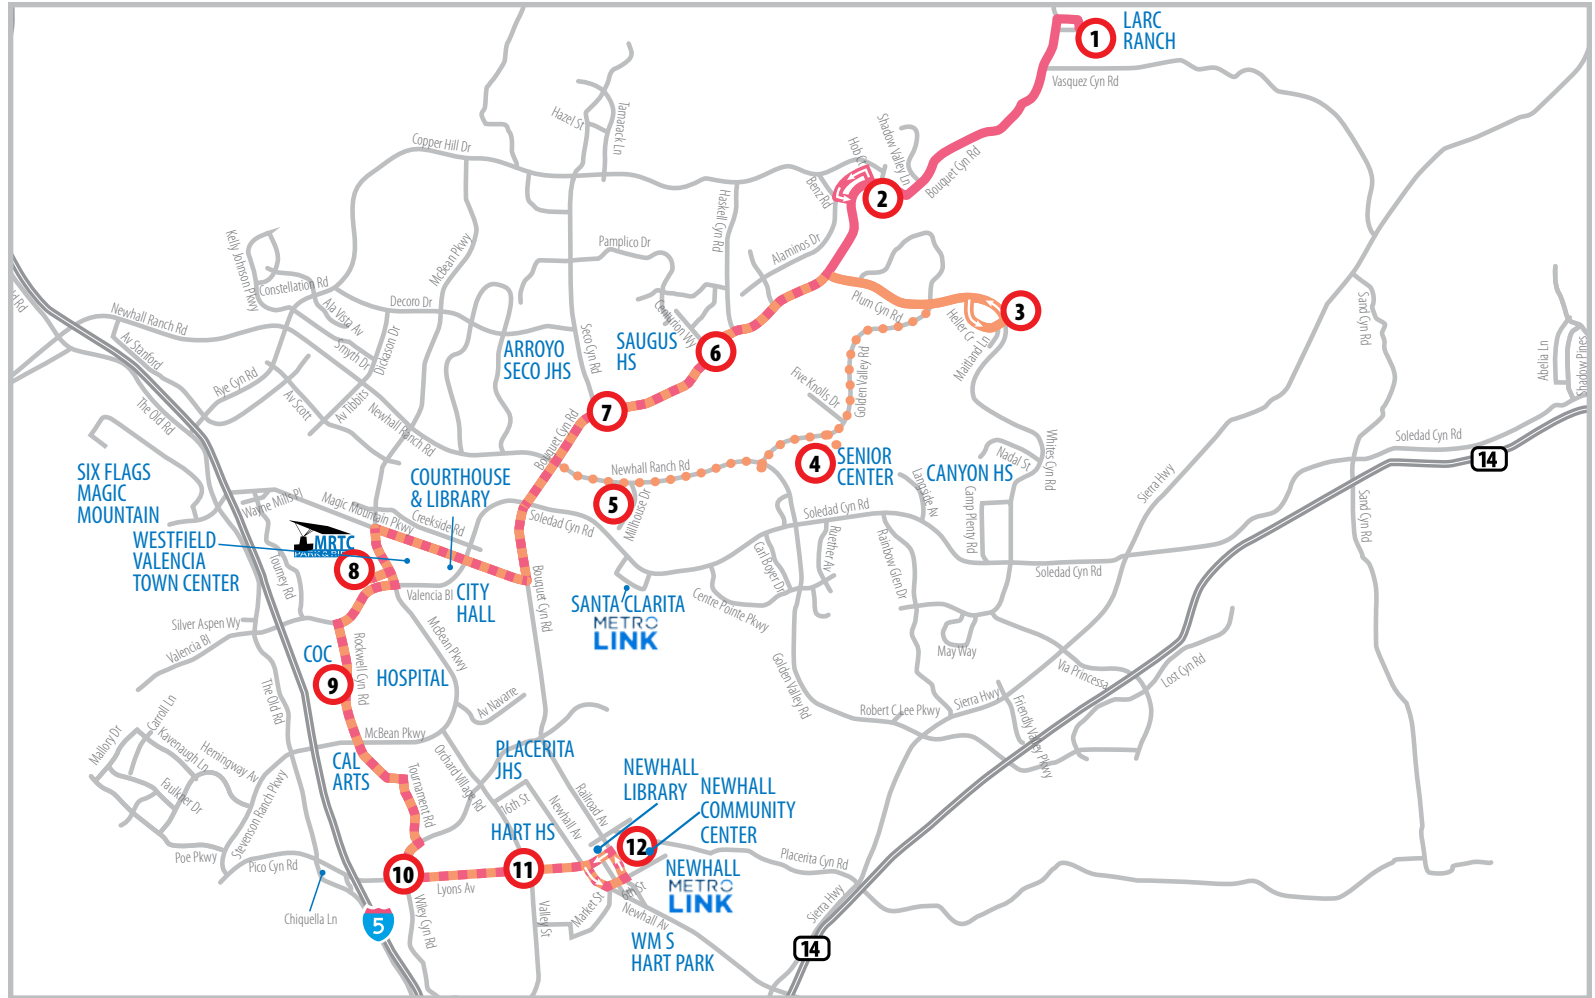

ROUTE 4 / ROUTE 14

SERVING:

- Newhall Metrolink Station
- College of the Canyons
- McBean Regional Transit Center
- River Oaks Shopping Center
- Westfield Valencia Town Center
- Saugus High School
- LARC Ranch
- Plum Canyon
- Santa Clarita Senior Center
- Newhall Community Center
- Newhall Metrolink Station

McBean Regional Transit Center
 Key Bus Stop
 Routes 4 & 14
 Route 4
 Route 14
 Selected trips

Please note: There are more bus stops than appear on map and schedule. Buses stop at all stops located along the route if customer is waiting to board or needs to depart.