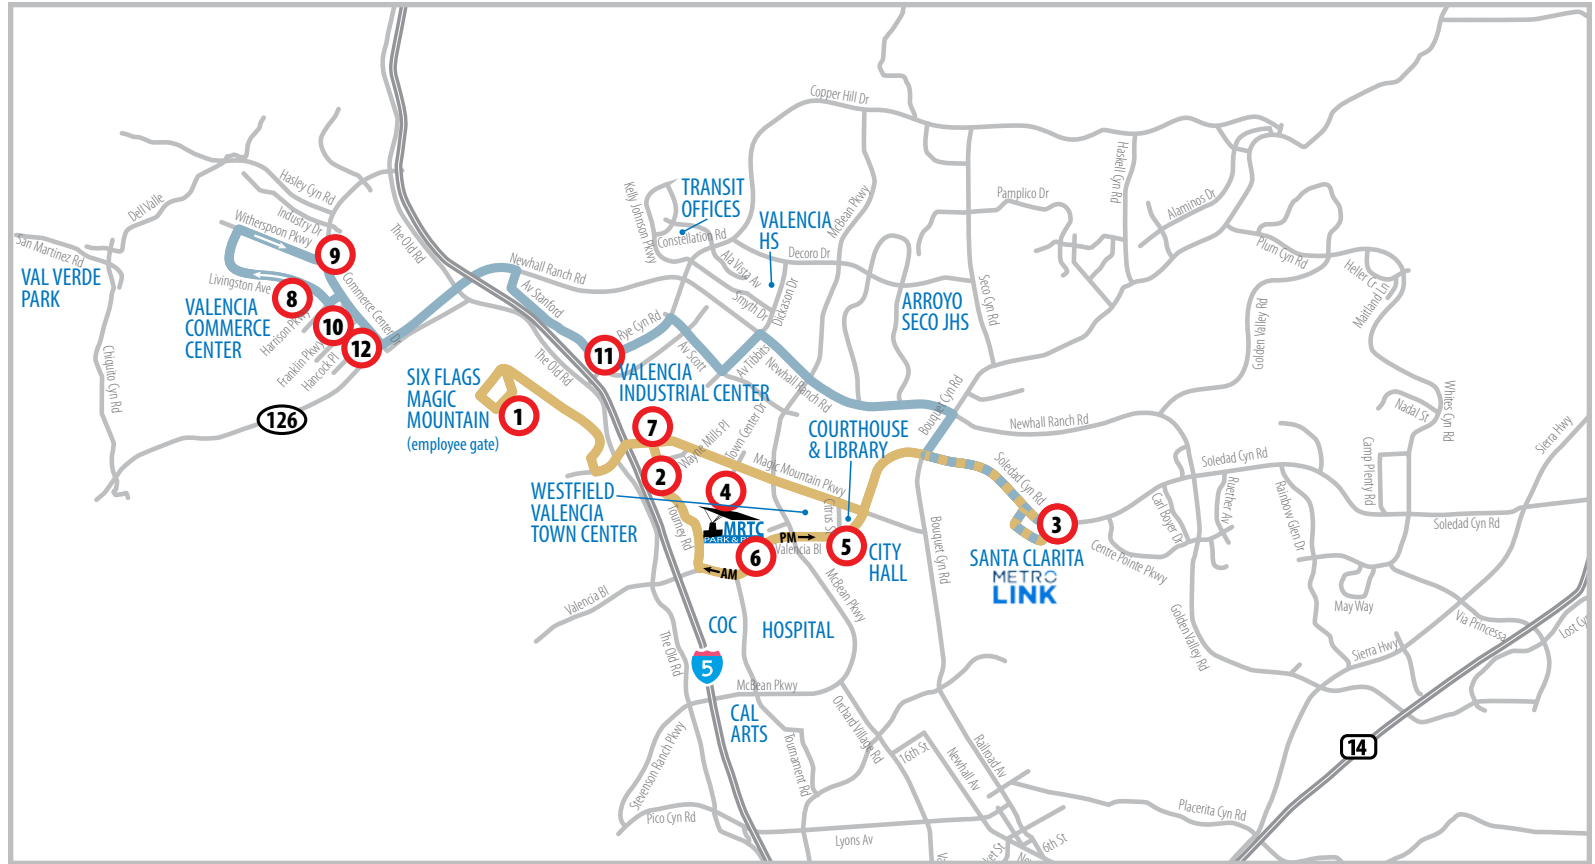

ROUTE 501 / ROUTE 502 STATION LINKS

SERVING:

- Santa Clarita Metrolink Station
- Santa Clarita City Hall
- Westfield Valencia Town Center
- McBean Regional Transit Center
- College of the Canyons
- Valencia Industrial Center
- Six Flags Magic Mountain
- Valencia Commerce Center

 McBean Regional Transit Center
 
 Key Bus Stop
 
 Route 501 & 502
 
 Route 501
 
 Route 502

Please note: There are more bus stops than appear on map and schedule. Buses stop at all stops located along the route if customer is waiting to board or needs to depart.

ROUTE 501 MONDAY - FRIDAY: To Six Flags Magic Mountain

ROUTE	Santa Clarita Metrolink			Six Flags Magic Mountain Employee Gate		Magic Mountain Pkwy & Tourney Rd		Santa Clarita Metrolink	
	3	5	6	ARRIVE	DEPART	7	3		
501	745A	752A	753A	803A	803A	811A	821A		
501	825A	832A	833A	843A					
501	925A	932A	933A	943A					

PM = BOLD

ROUTE 502 MONDAY - FRIDAY: To Valencia Commerce Center

ROUTE	Santa Clarita Metrolink				Santa Clarita Metrolink		Santa Clarita Metrolink				
	8	9	10	11	ARRIVE	DEPART	11	12	8	9	
502							623A	638A	644A	646A	651A
502			651A	652A	659A	715A	744A	802A	808A	810A	814A
502							824A	841A	847A	849A	853A
502	340P	342P	345P	352P	413P	414P	429P	436P	440P		
502	400P	402P	405P	412P	433P						
502	440P	442P	445P	452P	513P						
502	500P	502P	505P	512P	533P						