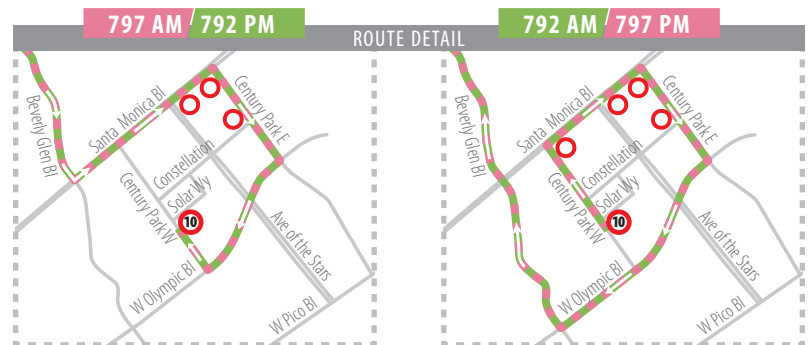

ROUTE 797 / 792 Century City, UCLA, and Westwood

SERVING:

- Santa Clarita Metrolink
- McBean Regional Transit Center
- Newhall Metrolink Station
- Century City
- UCLA
- Westwood

- Routes 797 & 792
- Route 797 Stops only at bus stops shown.
- Route 792 Stops at any regular bus stop along route in Santa Clarita.

- 1 Key Bus Stop
- Bus Stop

• See [SantaClaritaTransit.com/category/riders-alerts](https://www.SantaClaritaTransit.com/category/riders-alerts) for details

ROUTE 797 MONDAY - FRIDAY MORNINGS: From Santa Clarita to Century City, UCLA, and Westwood

ROUTE 797 MONDAY - FRIDAY AFTERNOONS: From Century City, UCLA, and Westwood to Santa Clarita

ROUTE	Century Park West & Solar Way	Wilshire Bl & Glendon Av	Gayley Av & Strathmore Dr	Montana Av & Sepulveda Bl	Newhall Av & Sierra Hwy	Newhall Metrolink Station	Lyons Av & Orchard Village Rd	McBean Regional Transit Center	Cinema Dr & Academy Pl	Santa Clarita Metrolink Station
	10	9	8	7	6	5	4	3	2	1
797	345P	405P	414P	416P	506P	511P	514P	520P	525P	530P
797	440P	500P	509P	511P	601P	606P	609P	615P	620P	625P
797	540P	600P	609P	611P	701P	706P	709P	715P	720P	725P
797	640P	657P	704P	706P	744P	749P	752P	758P	803P	808P
797	745P	758P	804P	806P	844P	849P	852P	858P	903P	908P

ROUTE 792 MONDAY - FRIDAY AFTERNOONS: From Santa Clarita to Century City, UCLA, and Westwood

ROUTE	Av Stanford & Technology Dr	Rye Cyn Rd & Av Stanford	McBean Pkwy & Magic Mountain Pkwy	McBean Regional Transit Center	Valencia Bl & Woodlands Dr	Montana Av & Sepulveda Bl	Gayley Av & Strathmore Dr	Wilshire Bl & Glendon Av	Century Park West & Solar Way
	14	13	12	3	11	7	8	9	10
792	259P	302P	311P	313P	318P	406P	408P	413P	426P
792	359P	402P	411P	413P	418P	506P	508P	513P	526P
792			525P	527P	532P	610P	612P	617P	630P