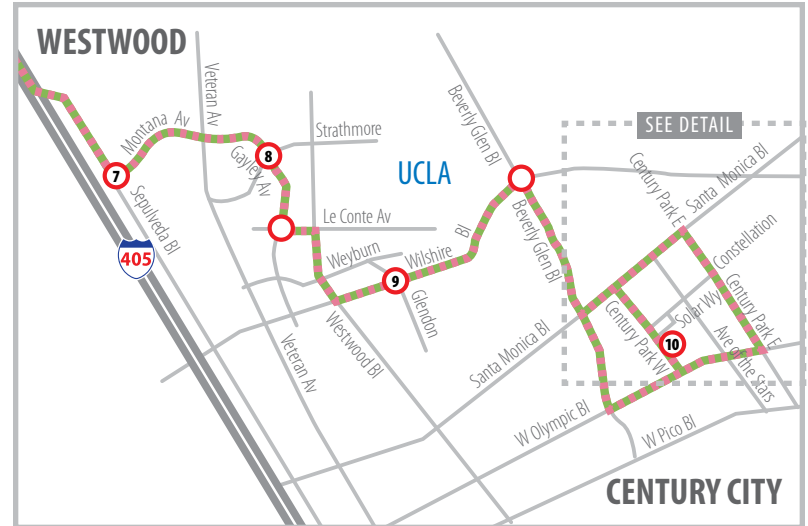

ROUTE 797 / 792 Century City, UCLA, and Westwood

SERVING:

- Santa Clarita Metrolink
- McBean Regional Transit Center
- Newhall Metrolink Station
- Century City
- UCLA
- Westwood

- Routes 797 & 792
- Route 797 Stops only at bus stops shown.
- Route 792 Stops at any regular bus stop along route in Santa Clarita.

- 1 Key Bus Stop
- Bus Stop

• See [SantaClaritaTransit.com/category/riders-alerts](https://www.SantaClaritaTransit.com/category/riders-alerts) for details

ROUTE 797 MONDAY - FRIDAY MORNINGS: From Santa Clarita to Century City, UCLA, and Westwood

ROUTE 797 MONDAY - FRIDAY AFTERNOONS: From Century City, UCLA, and Westwood to Santa Clarita

ROUTE	Century Park West & Solar Way	Wilshire Bl & Glendon Av	Gayley Av & Strathmore Dr	Montana Av & Sepulveda Bl	Newhall Av & Sierra Hwy	Newhall Metrolink Station	Lyons Av & Orchard Village Rd	McBean Regional Transit Center	Cinema Dr & Academy Pl	Santa Clarita Metrolink Station
	10	9	8	7	6	5	4	3	2	1
797	345P	405P	414P	416P	506P	511P	514P	520P	525P	530P
797	440P	500P	509P	511P	601P	606P	609P	615P	620P	625P
797	540P	600P	609P	611P	701P	706P	709P	715P	720P	725P
797	640P	657P	704P	706P	744P	749P	752P	758P	803P	808P
797	745P	758P	804P	806P	844P	849P	852P	858P	903P	908P

ROUTE 792 MONDAY - FRIDAY AFTERNOONS: From Santa Clarita to Century City, UCLA, and Westwood

ROUTE	Av Stanford & Technology Dr	Rye Cyn Rd & Av Stanford	McBean Pkwy & Magic Mountain Pkwy	McBean Regional Transit Center	Valencia Bl & Woodlands Dr	Montana Av & Sepulveda Bl	Gayley Av & Strathmore Dr	Wilshire Bl & Glendon Av	Century Park West & Solar Way
	14	13	12	3	11	7	8	9	10
792	259P	302P	311P	313P	318P	406P	408P	413P	426P
792	359P	402P	411P	413P	418P	506P	508P	513P	526P
792			525P	527P	532P	610P	612P	617P	630P