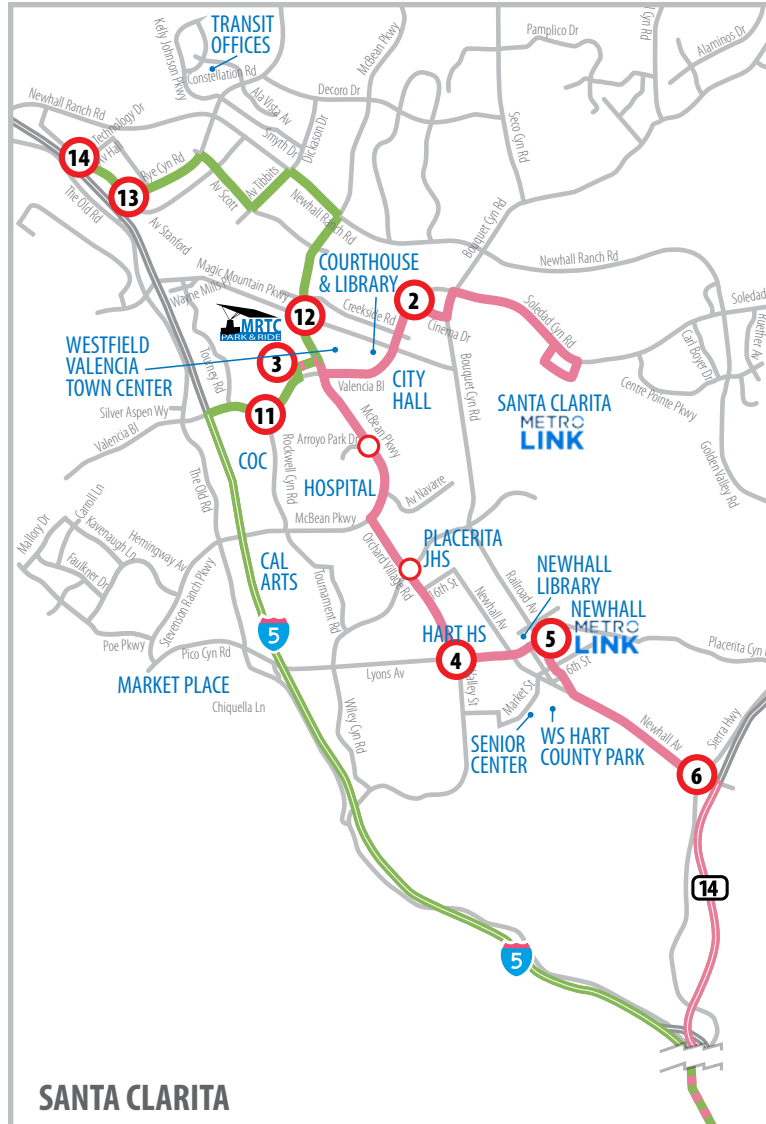

ROUTE 797 / 792 Century City, UCLA, and Westwood

SERVING:

- Santa Clarita Metrolink
- McBean Regional Transit Center
- Newhall Metrolink Station
- Century City
- UCLA
- Westwood

- Routes 797 & 792
- Route 797 Stops only at bus stops shown.
- Route 792 Stops at any regular bus stop along route in Santa Clarita.

ROUTE 797 MONDAY - FRIDAY AFTERNOONS: From Century City, UCLA, and Westwood to Santa Clarita

ROUTE	Century Park West & Solar Way	Wilshire Bl & Glendon Av	Gayley Av & Strathmore Dr	Montana Av & Sepulveda Bl	Newhall Av & Sierra Hwy	Newhall Metrolink Station	Lyons Av & Orchard Village Rd	McBean Regional Transit Center	Cinema Dr & Academy Pl	Santa Clarita Metrolink Station
	10	9	8	7	6	5	4	3	2	1
797	345P	405P	414P	416P	506P	511P	514P	520P	525P	530P
797	440P	500P	509P	511P	601P	606P	609P	615P	620P	625P
797	540P	600P	609P	611P	701P	706P	709P	715P	720P	725P
797	640P	657P	704P	706P	744P	749P	752P	758P	803P	808P
797	745P	758P	804P	806P	844P	849P	852P	858P	903P	908P

ROUTE 792 MONDAY - FRIDAY AFTERNOONS: From Santa Clarita to Century City, UCLA, and Westwood

ROUTE	Av Stanford & Technology Dr	Rye Cyn Rd & Av Stanford	McBean Pkwy & Magic Mountain Pkwy	McBean Regional Transit Center	Valencia Bl & Woodlands Dr	Montana Av & Sepulveda Bl	Gayley Av & Strathmore Dr	Wilshire Bl & Glendon Av	Century Park West & Solar Way
	14	13	12	3	11	7	8	9	10
792	259P	302P	311P	313P	318P	406P	408P	413P	426P
792	359P	402P	411P	413P	418P	506P	508P	513P	526P
792			525P	527P	532P	610P	612P	617P	630P