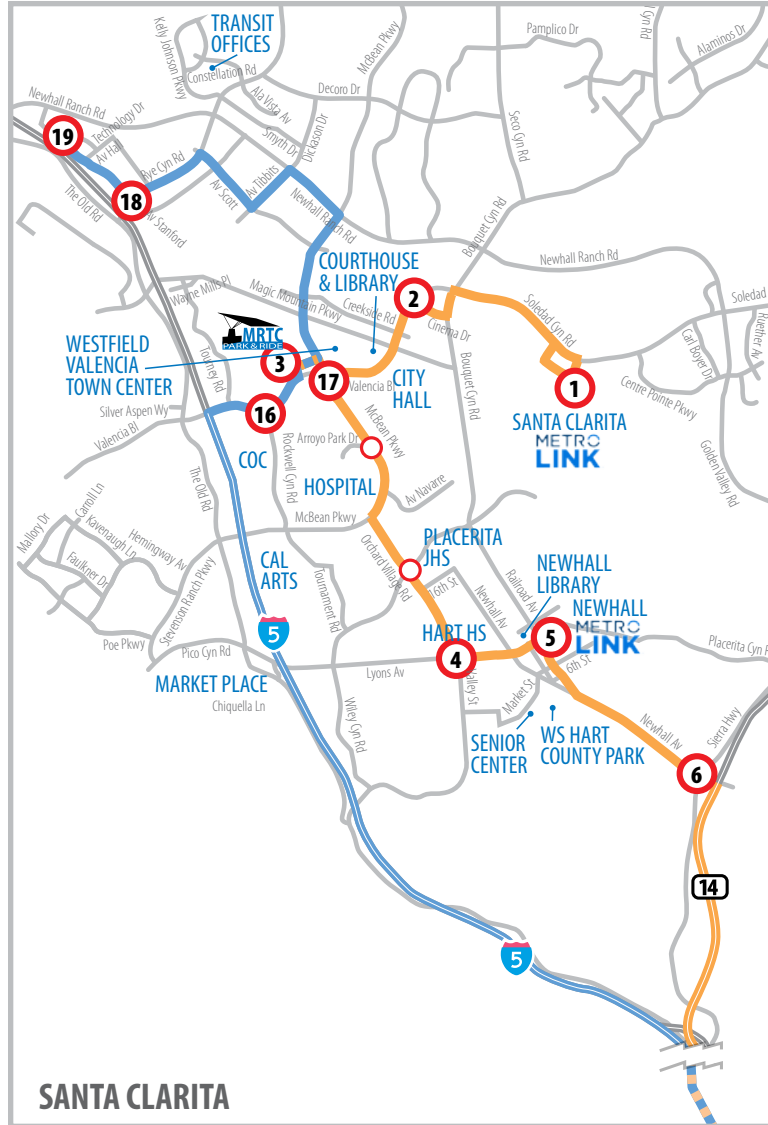

## Burbank Metrolink Station and Downtown Los Angeles

### SERVING:

- Santa Clarita Metrolink
- McBean Regional Transit Center
- Newhall Metrolink Station
- Burbank Metrolink Station
- Metro Gold Line Station
- Union Station

# ROUTE 799 MONDAY - FRIDAY AFTERNOONS: From Downtown Los Angeles to Santa Clarita

ROUTE	8th St & Spring St	Figueroa St & 5th St	Main St & Temple St	Metro Gold Line Station	Newhall Av & Sierra Hwy	Newhall Metrolink Station	Lyons Av & Valley St	McBean Regional Transit Center	Cinema Dr & Academy Pl	Santa Clarita Metrolink Station
	<b>11</b>	<b>12</b>	<b>13</b>	<b>7</b>	<b>6</b>	<b>5</b>	<b>4</b>	<b>3</b>	<b>2</b>	<b>1</b>
799	322P	330P	340P	345P	430P	435P	438P	444P	449P	454P
799	402P	410P	422P	427P	512P	517P	520P	526P	531P	536P
799	447P	455P	507P	513P	558P	603P	606P	612P	617P	622P
799	530P	543P	555P	601P	646P	651P	654P	700P	705P	710P
799	600P	613P	620P	625P	710P	715P	718P	724P	729P	734P
799	645P	653P	700P	705P	740P	745P	748P	754P	759P	804P

# ROUTE 794 MONDAY - FRIDAY MORNINGS: From Burbank Metrolink and Union Station to Santa Clarita

ROUTE	Union Station	Burbank Metrolink Station	Valencia Bl & Woodlands Dr	McBean Pkwy & Town Center Dr	Av Stanford & Rye Cyn Rd	Av Stanford & Technology Dr
	<b>14</b>	<b>15</b>	<b>16</b>	<b>17</b>	<b>18</b>	<b>19</b>
794	650A	715A	739A	741A	751A	754A