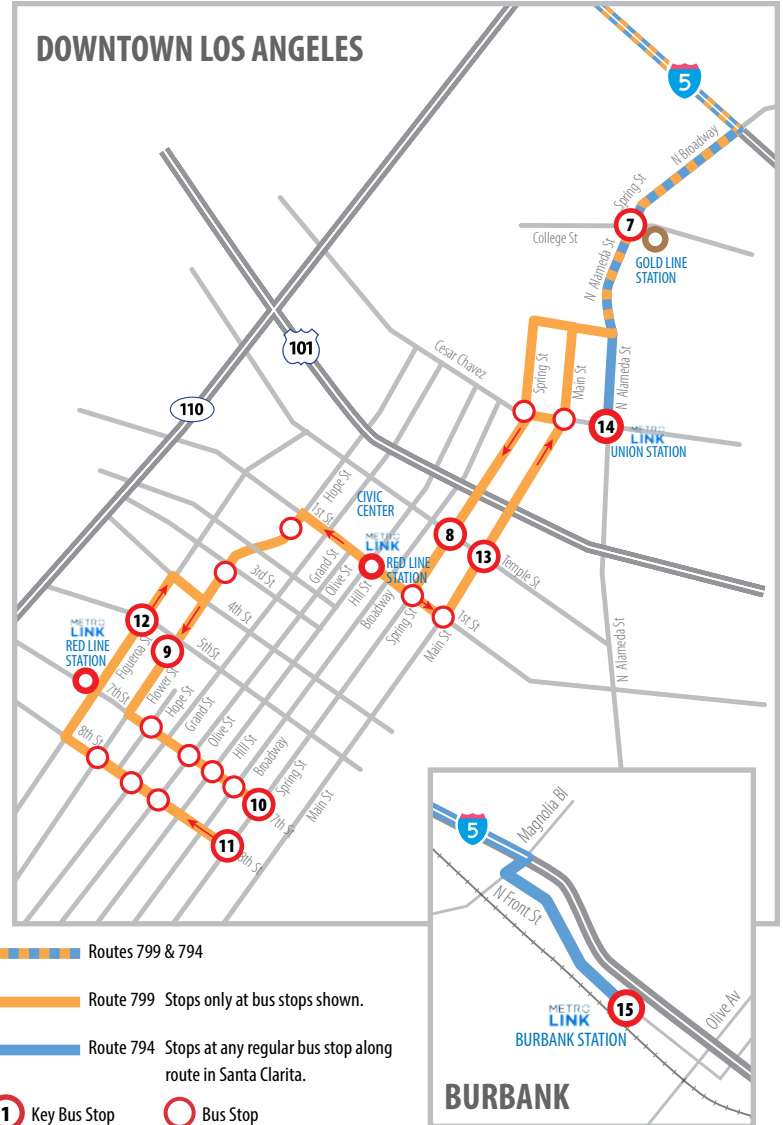

## Burbank Metrolink Station and Downtown Los Angeles

### SERVING:

- Santa Clarita Metrolink
- McBean Regional Transit Center
- Newhall Metrolink Station
- Burbank Metrolink Station
- Metro Gold Line Station
- Union Station

# ROUTE 799 MONDAY - FRIDAY AFTERNOONS: From Downtown Los Angeles to Santa Clarita

ROUTE	8th St & Spring St	Figueroa St & 5th St	Main St & Temple St	Metro Gold Line Station	Newhall Av & Sierra Hwy	Newhall Metrolink Station	Lyons Av & Valley St	McBean Regional Transit Center	Cinema Dr & Academy Pl	Santa Clarita Metrolink Station
	<b>11</b>	<b>12</b>	<b>13</b>	<b>7</b>	<b>6</b>	<b>5</b>	<b>4</b>	<b>3</b>	<b>2</b>	<b>1</b>
799	322P	330P	340P	345P	430P	435P	438P	444P	449P	454P
799	402P	410P	422P	427P	512P	517P	520P	526P	531P	536P
799	447P	455P	507P	513P	558P	603P	606P	612P	617P	622P
799	530P	543P	555P	601P	646P	651P	654P	700P	705P	710P
799	600P	613P	620P	625P	710P	715P	718P	724P	729P	734P
799	645P	653P	700P	705P	740P	745P	748P	754P	759P	804P

# ROUTE 794 MONDAY - FRIDAY MORNINGS: From Burbank Metrolink and Union Station to Santa Clarita

ROUTE	Union Station	Burbank Metrolink Station	Valencia Bl & Woodlands Dr	McBean Pkwy & Town Center Dr	Av Stanford & Rye Cyn Rd	Av Stanford & Technology Dr
	<b>14</b>	<b>15</b>	<b>16</b>	<b>17</b>	<b>18</b>	<b>19</b>
794	650A	715A	739A	741A	751A	754A